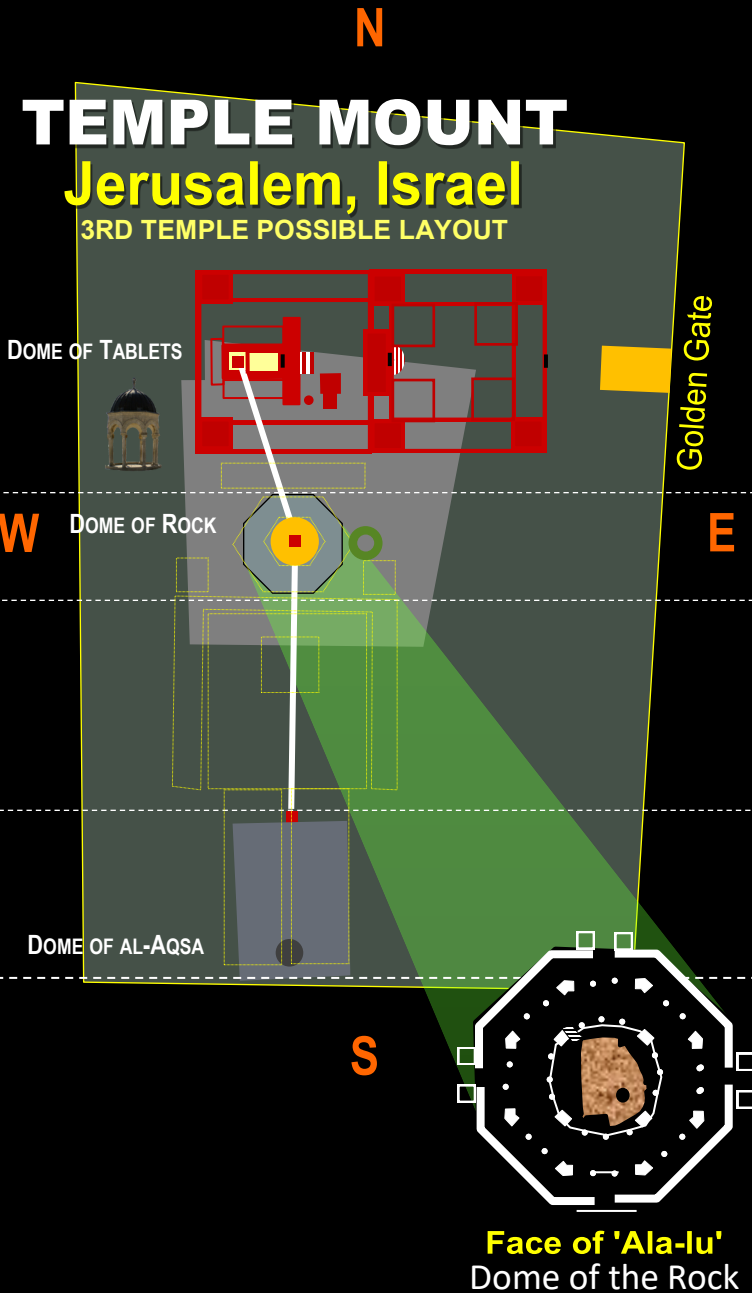

THE JEWISH 3RD TEMPLE

CONCEPTUALIZATION BASED ON THE DOME OF THE TABLETS LOCATION AND ANTHROPOMORPHIC TEMPLES

3rd TEMPLE POSSIBLE LAYOUT

WASHINGTON MASONIC MEMORIAL

Washington, D.C., USA

TEMPLE OF JUPITER

Baalbek, Lebanon

YHVH TEMPLE OF MAN LAYOUT