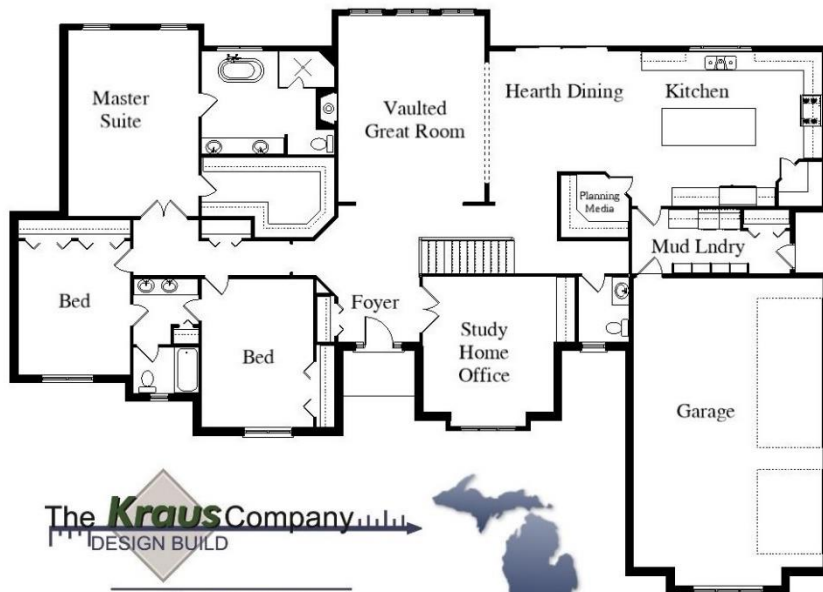

Your Land Your Style Your Home Your Way  
Design + Build = Your Best Value

Somerset Ranch  
3025 Sq.Ft.  
Copyright © 2019 Kraus Design  
All Rights Reserved

We Welcome Your Changes  
to All of Our Plans

The **Kraus** Company  
DESIGN BUILD  
248-972-5549

Setting the New Standard