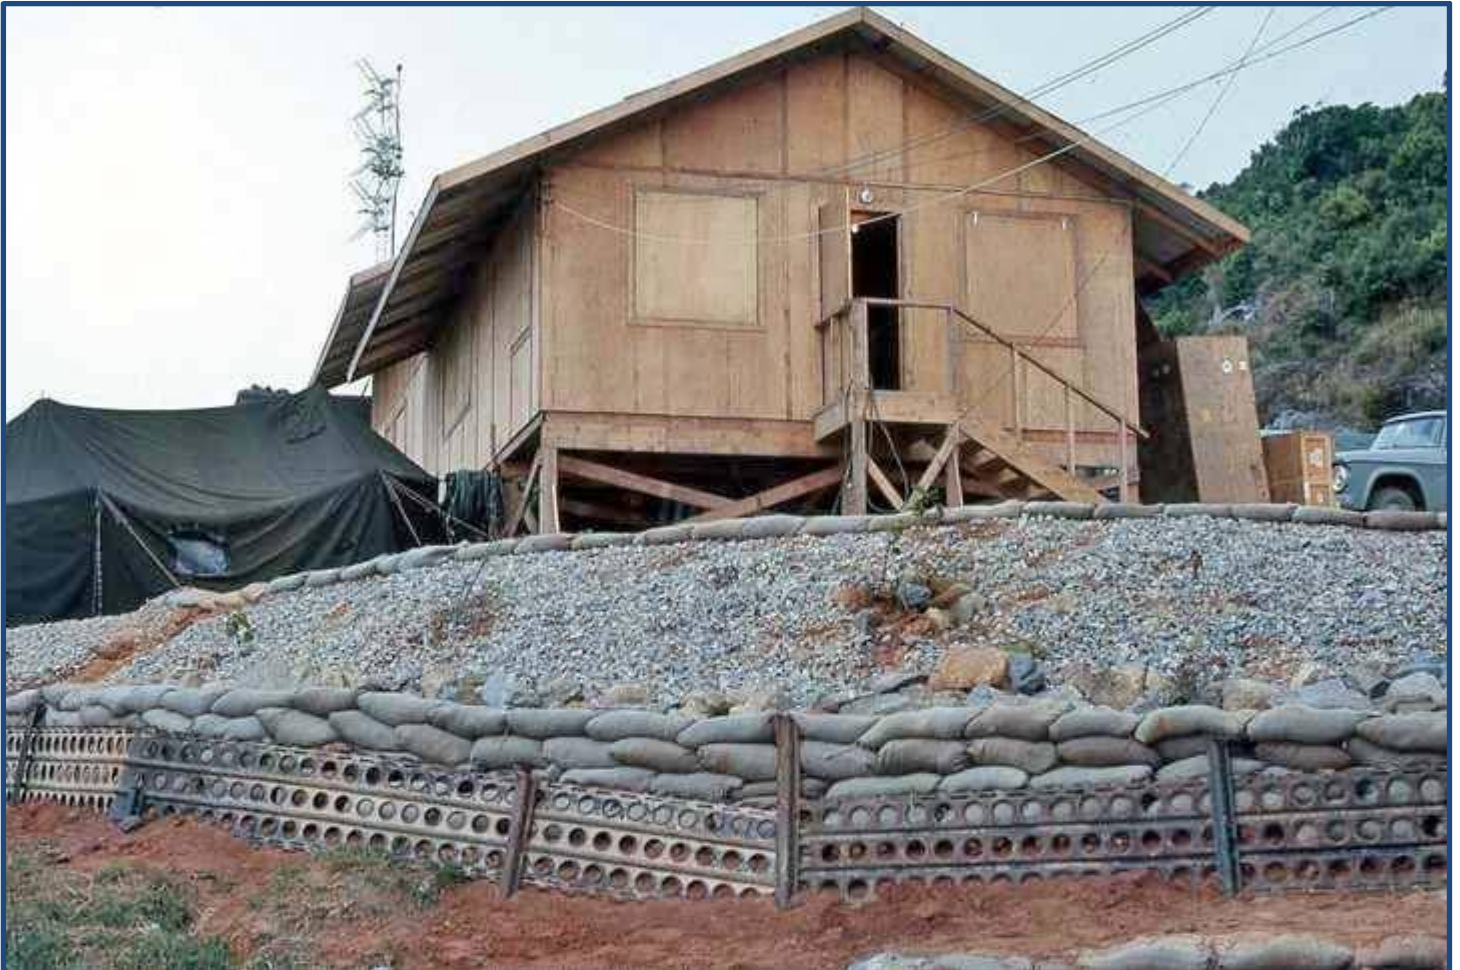

Frank J. Schachelmayer, Sgt USMC
Engineer, Det 2, Da Nang, 1966-67

03 of 08

The Da Nang Detachment
almost finished.