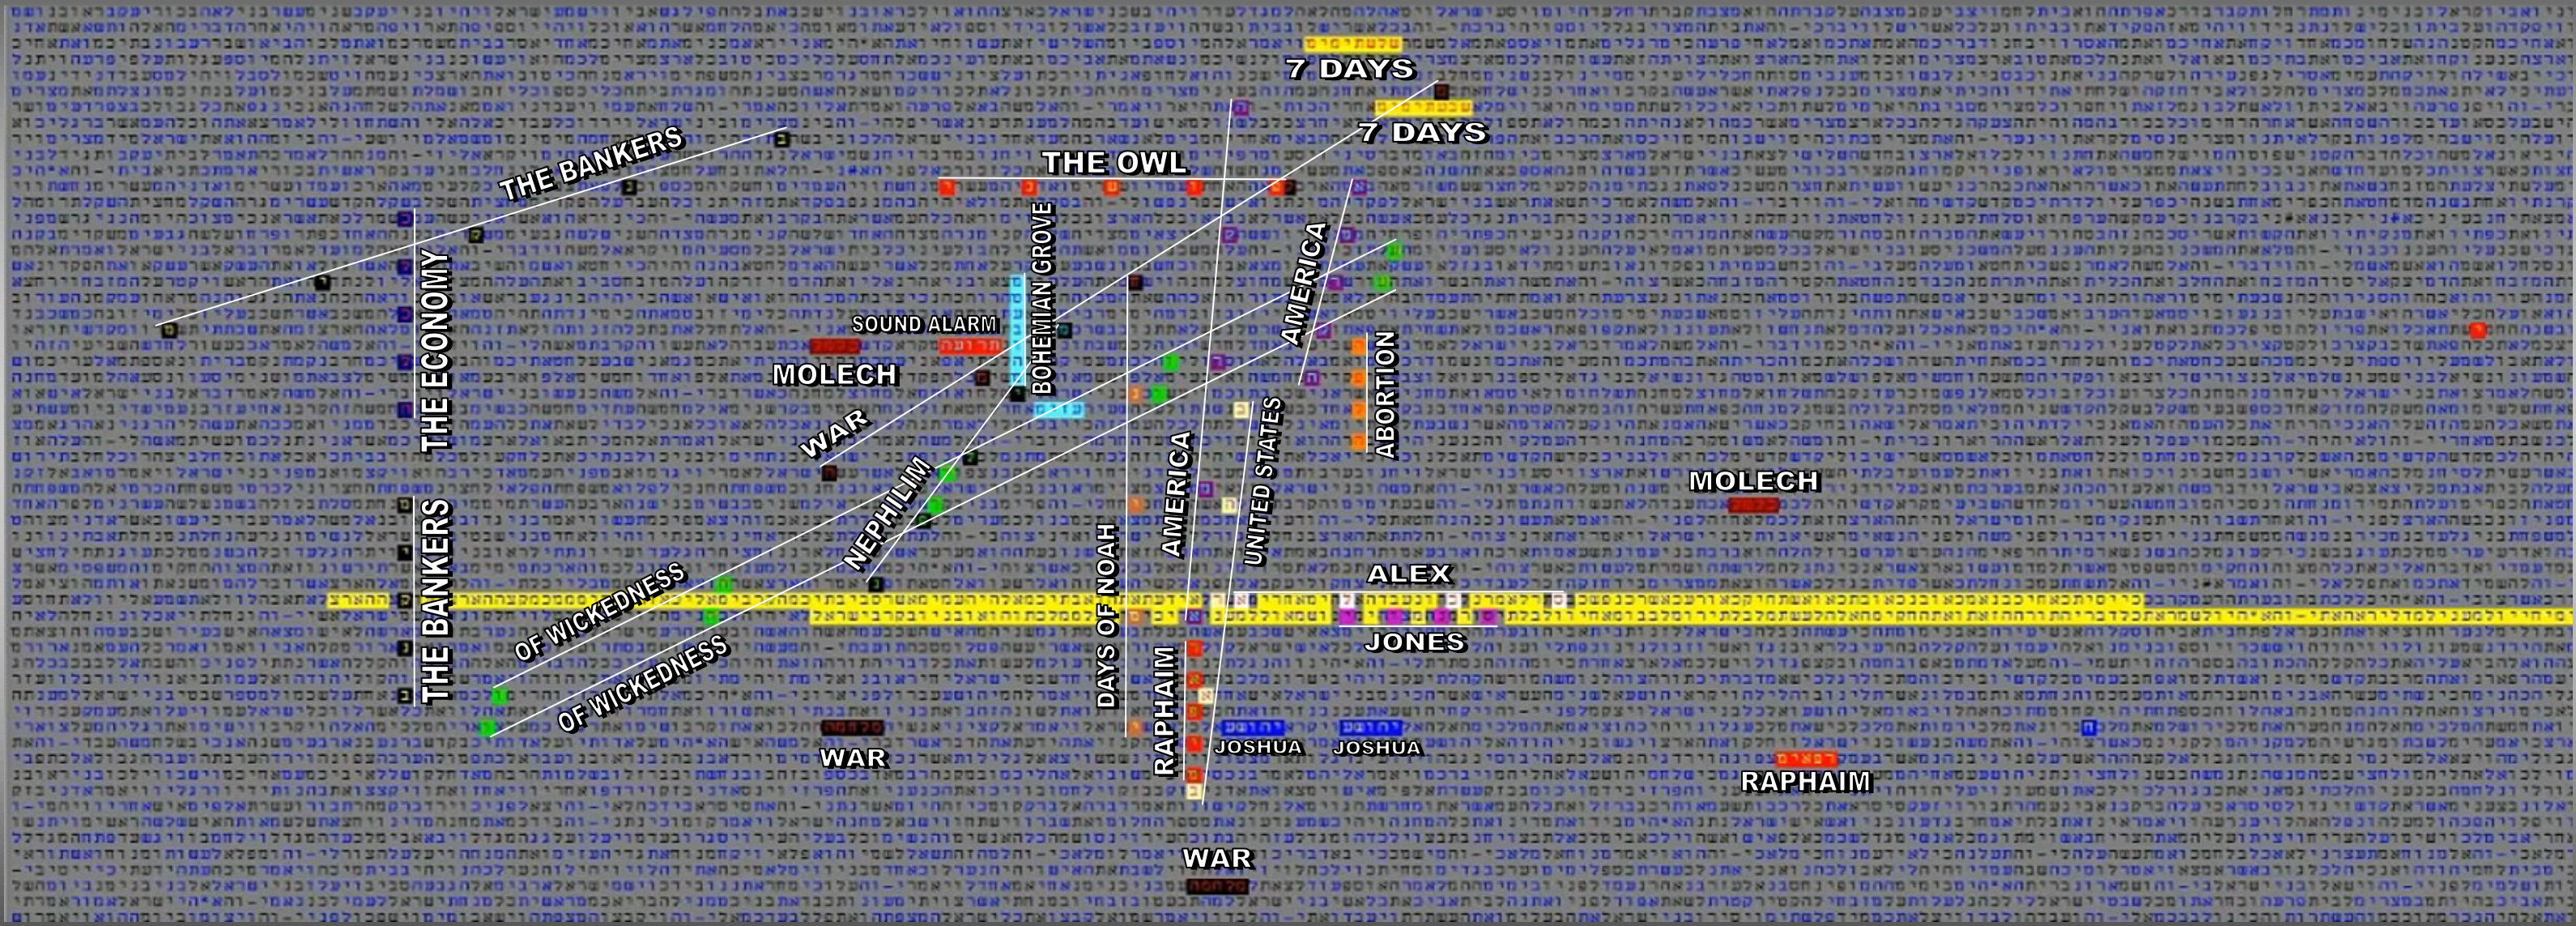

BOHEMIAN GROVE EXPOSED

Bible Code Matrix of End Time Prophecy

© MATTHEW WRIGHT MINISTRIES
Graphic layout by Luis B. Vega

RESOURCES
[youtube.com/user/TheMatt71269](https://www.youtube.com/user/TheMatt71269)
biblecodenow1@gmail.com
biblecodenow.com
[facebook.com/groups/codesearcher](https://www.facebook.com/groups/codesearcher)

SCRIPTURE SOURCE(S)
 Old & New Testament
 TorahSoft

FOR AN EXPLANATION - STUDY OF THE CHART CODE MATRIX, VISIT THE YOUTUBE CHANNEL VIDEO SERIES.
WIDTH: 5980 CENTER: 153525