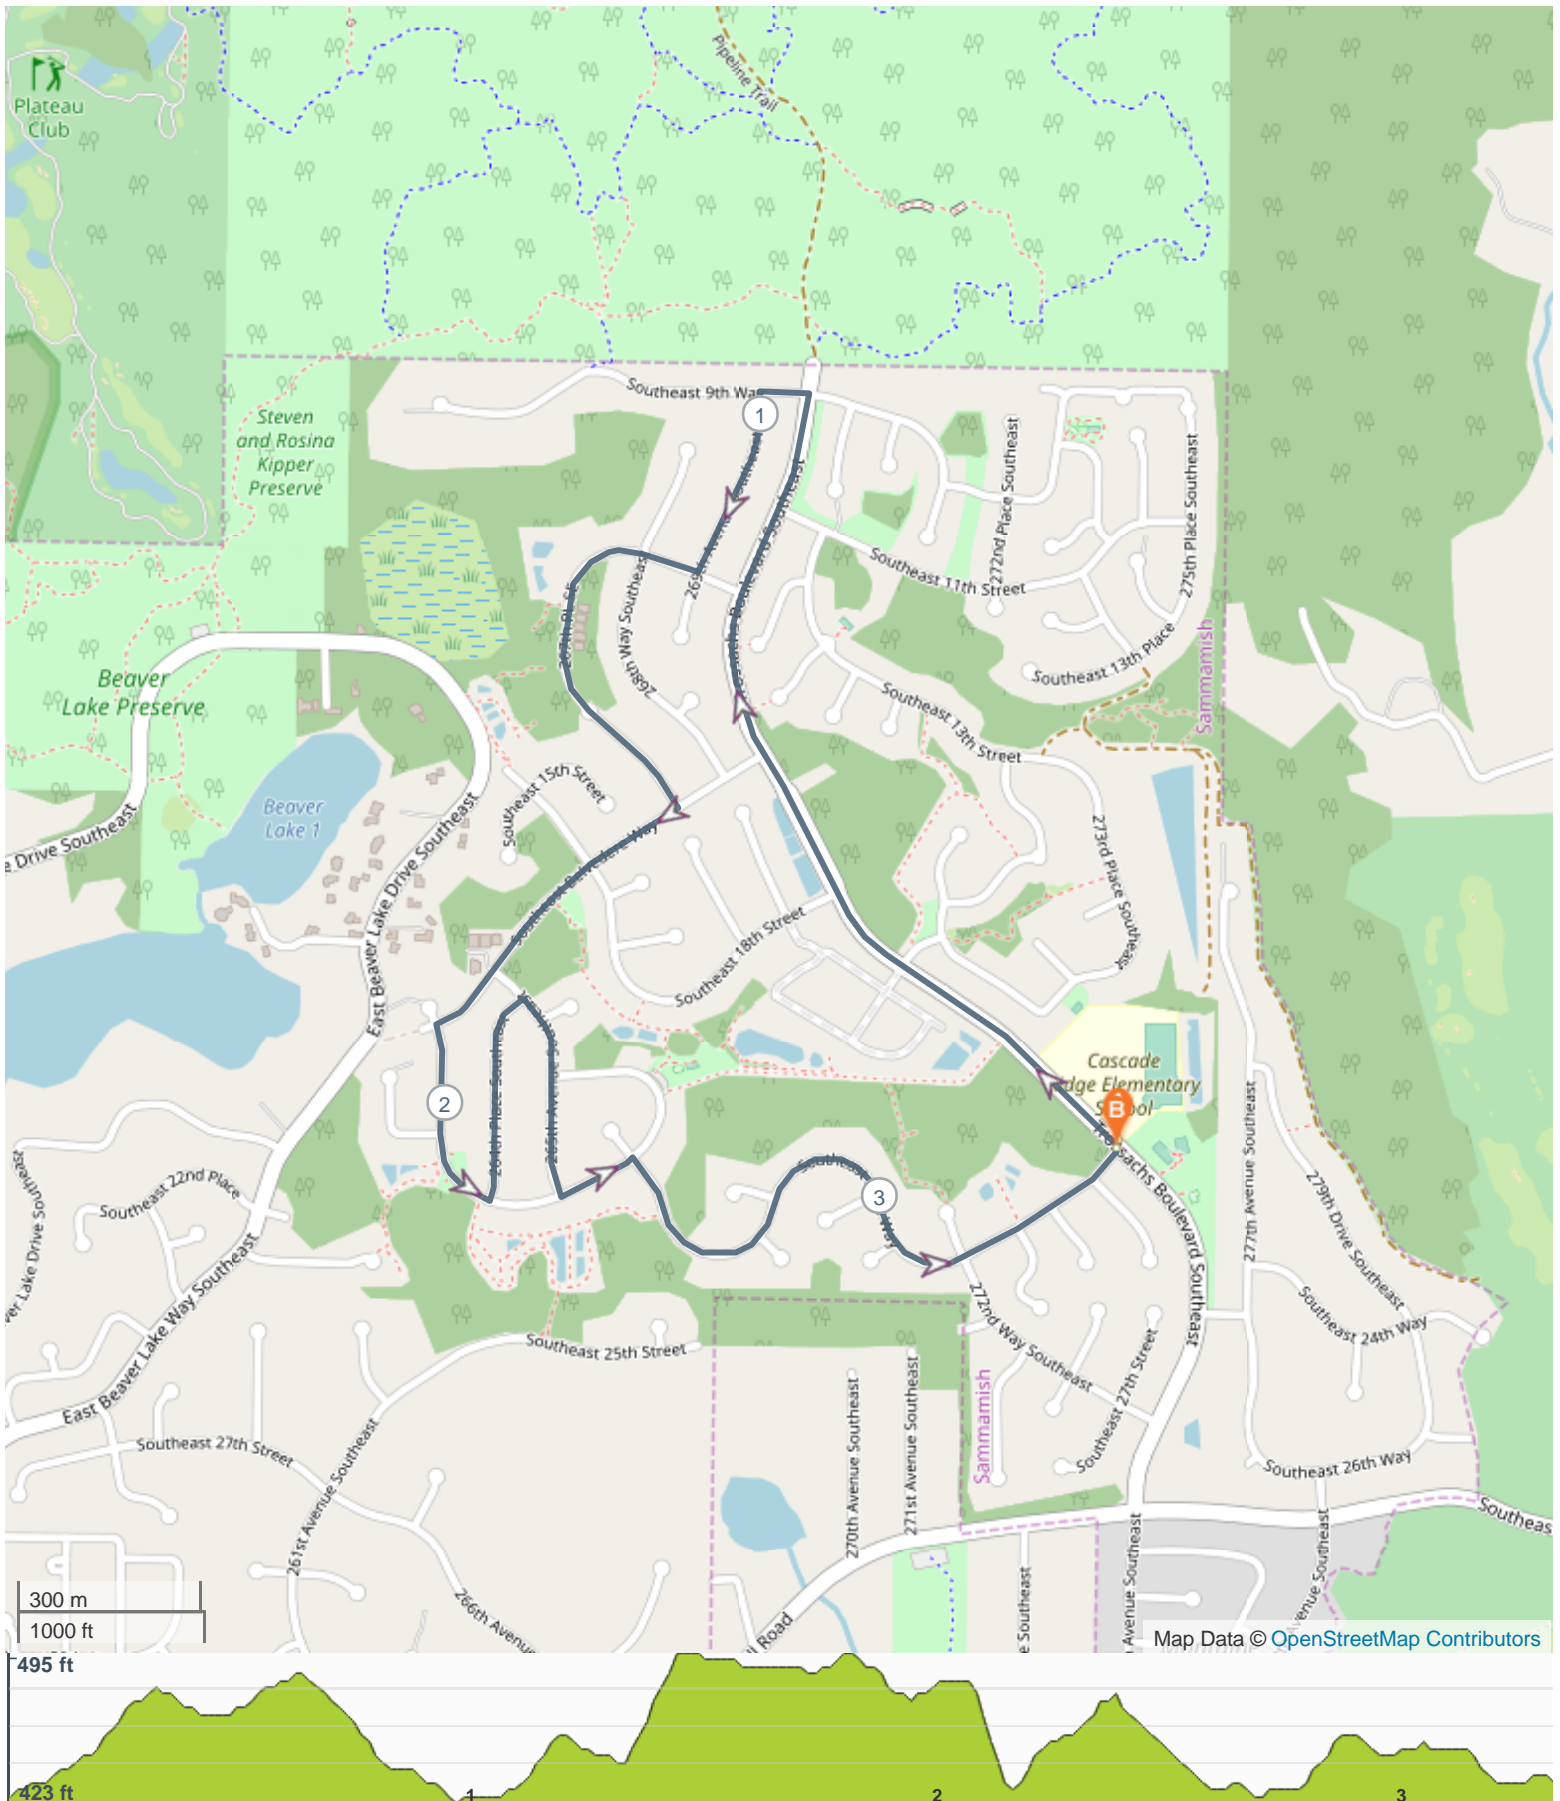

# Issaquah Turkey Trot - Trossachs Course

## **Trossachs Turkey Trot Course**

**There will be no road closures, detours, or flaggers monitoring course. Participants are expected to stay on sidewalks and follow all pedestrian laws.**

**Start/Finish** SE 22<sup>nd</sup> Way & Trossachs Blvd - Trossachs Community Park & Cascade Ridge Elementary

North on Trossachs Blvd to SE 9<sup>th</sup> Way, turn left

SE 9<sup>th</sup> Way to 269<sup>th</sup> Avenue SE, turn left

269<sup>th</sup> Avenue SE to SE 12<sup>th</sup> Way, turn right

SE 12<sup>th</sup> Way becomes 267<sup>th</sup> Place SE to SE Belvedere Way, turn right

SE Belvedere Way to 263<sup>rd</sup> Place SE

263<sup>rd</sup> Place SE becomes SE 22<sup>nd</sup> Street to 264 Place SE, turn left

264<sup>th</sup> Place SE to 265<sup>th</sup> Avenue SE, turn right

265<sup>th</sup> Avenue SE to SE 22<sup>nd</sup> Street, turn left