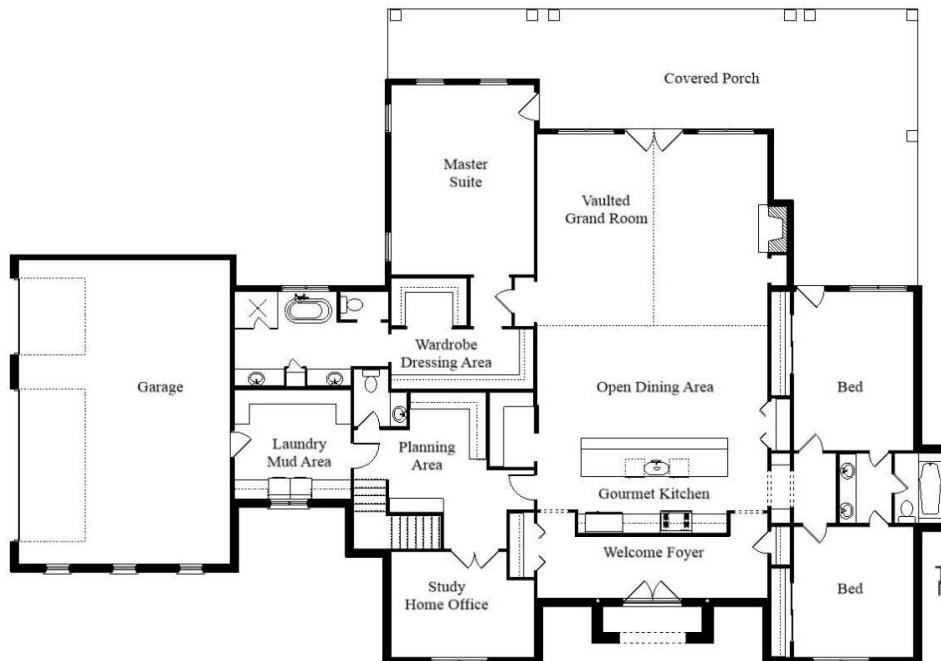

Your Land Your Style Your Home Your Way
Design + Build = Your Best Value

Tuscaloosa
3300 Sq. Ft.

Copyright © 2020 Kraus Design Build
All Rights Reserved

The **Kraus** Company, LLC
DESIGN BUILD

248-972-5549