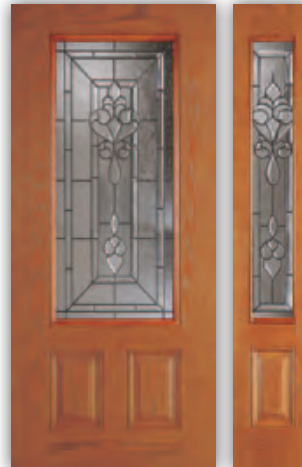

3/4 ELITE

DRG49
FON342Z/P

SLG49
FON341Z/P