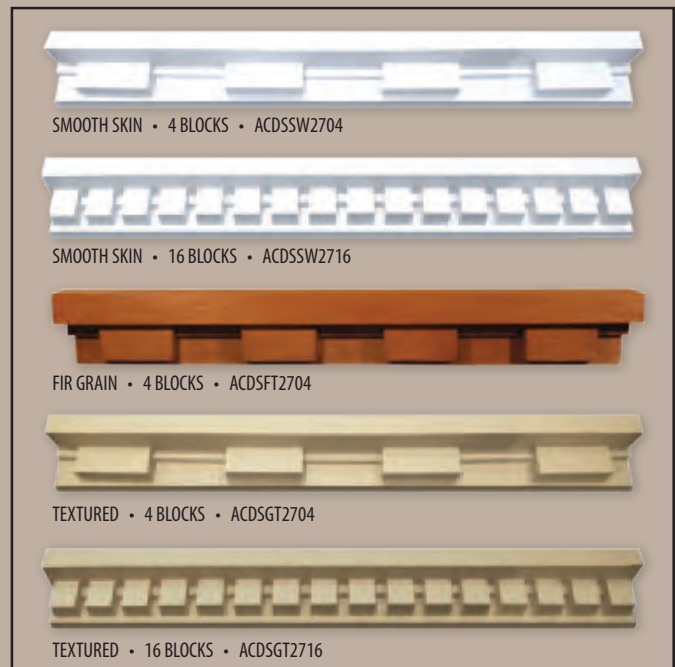

PRIVACY RATING

BTHP™ Frames

TRIPLE PANE DECORATIVE GLASS: Our decorative doorlites provide excellent thermal protection while adding beauty and sophistication to your entryway.

DOORLITE FRAMES: Many of our decorative door-lite frames include the exclusive Plastpro Snap-On Frame which does not include screws or plugs, creating an improved finished surface.

ACCESSORIES

Clavos

Speakeasy

Hinge Strap

Dentil Shelves

Stain Kit

- Add increased protection and durability to the life of your Plastpro fiberglass entry door.
- New water-based top coat is environmentally friendly and allows faster drying times.
- Special formula designed exclusively for Plastpro fiberglass entry doors offers long lasting vibrant colors.
- Easy-to-use for the do-it-yourselfer and professional painters.