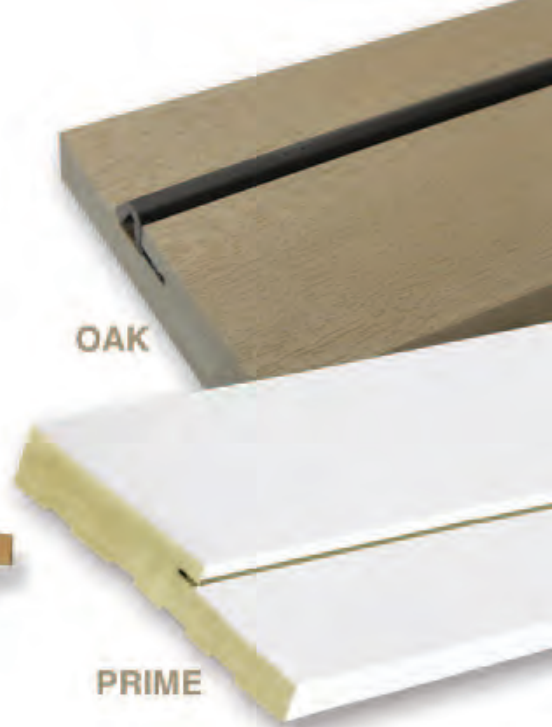

PF™ FRAMES FEATURES & BENEFITS

CLOSED CELLULAR STRUCTURE ensures doorframe & molding will not absorb or wick moisture, and prevents warping, rotting, and splitting

RIGID POLY-FIBER FORMULATION eliminates the need for an aluminum support channel

TWICE THE SCREW-HOLDING POWER of traditional wood doorframes

EASILY MACHINED just like wood frames

VARIOUS LENGTHS

*with HydroShield Technology™

OAK

PRIME

AuraLast® Wood protects against wood rot for as long as you own and occupy your home. Guaranteed*.

A JELD-WEN Exclusive - Only JELD-WEN makes window and door products with natural pine AuraLast Wood that are built to last.

Surface-to-Core Protection - AuraLast Wood provides virtually 100% penetration of the protective ingredients.

Protects Against Wood Decay - AuraLast Wood prevents damage and rot due to weather conditions, water saturation or termites.

Working with AuraLast Wood is Easy - AuraLast Wood maintains its structural integrity despite what it's put through; it is colorless, stainable and odorless.

JELD-WEN products made from pine AuraLast Wood will not rot.

Virtually 100% Surface-to-Core Protection

**LIFETIME
LIMITED
WARRANTY**

*AuraLast Lifetime Limited Warranty Coverage for Wood Decay and Termite Damage

Visit jeld-wen.com/auralast for more information