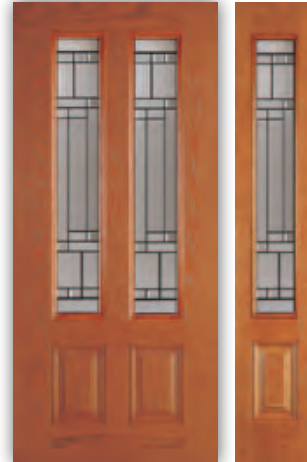

3/4 FOUR PANEL TWIN LITE

DRG49 KEN341P ☐ ☐ SLS49 KEN341P ☐ ☐