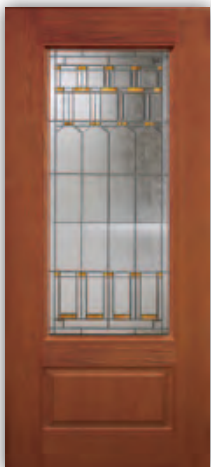

3/4 HERITAGE

DRG29 ART342P