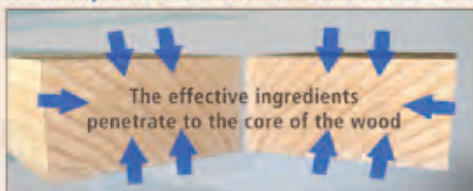

AuraLast® Wood protects against wood rot for as long as you own and occupy your home. Guaranteed*.

A JELD-WEN Exclusive - Only JELD-WEN makes window and door products with natural pine AuraLast Wood that are built to last.

Surface-to-Core Protection - AuraLast Wood provides virtually 100% penetration of the protective ingredients.

Protects Against Wood Decay - AuraLast Wood prevents damage and rot due to weather conditions, water saturation or termites.

Working with AuraLast Wood is Easy - AuraLast Wood maintains its structural integrity despite what it's put through; it is colorless, stainable and odorless.

JELD-WEN products made from pine AuraLast Wood will not rot.

Virtually 100% Surface-to-Core Protection

**LIFETIME
LIMITED
WARRANTY**

*AuraLast Lifetime Limited Warranty Coverage for Wood Decay and Termite Damage

Visit jeld-wen.com/auralast for more information