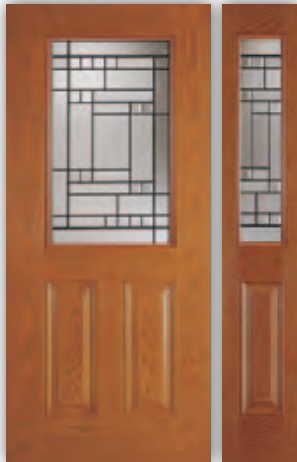

6/8

Patina Caming

PRIVACY RATING:

WOODGRAIN MAHOGANY TRUE WHITE OAK SMOOTH SKIN STEEL

COLOR-CODED SQUARES UNDER EACH DOOR INDICATE WHICH SKIN IS AVAILABLE.

FLUSH FULL LITE

DRG00 KENFL7P SLG60 KENFL1P

FOUR PANEL BLANK TOP HALF LITE