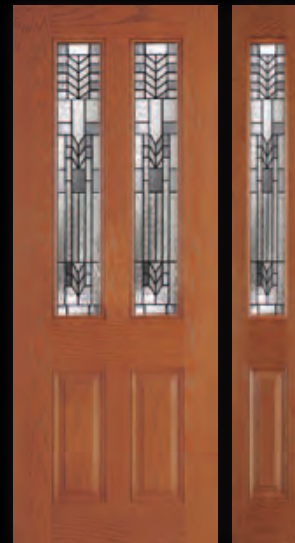

TRUE FOUR PANEL
TWIN LITE

DRG4180
SPR341P

SLG0080
SPRFL2P