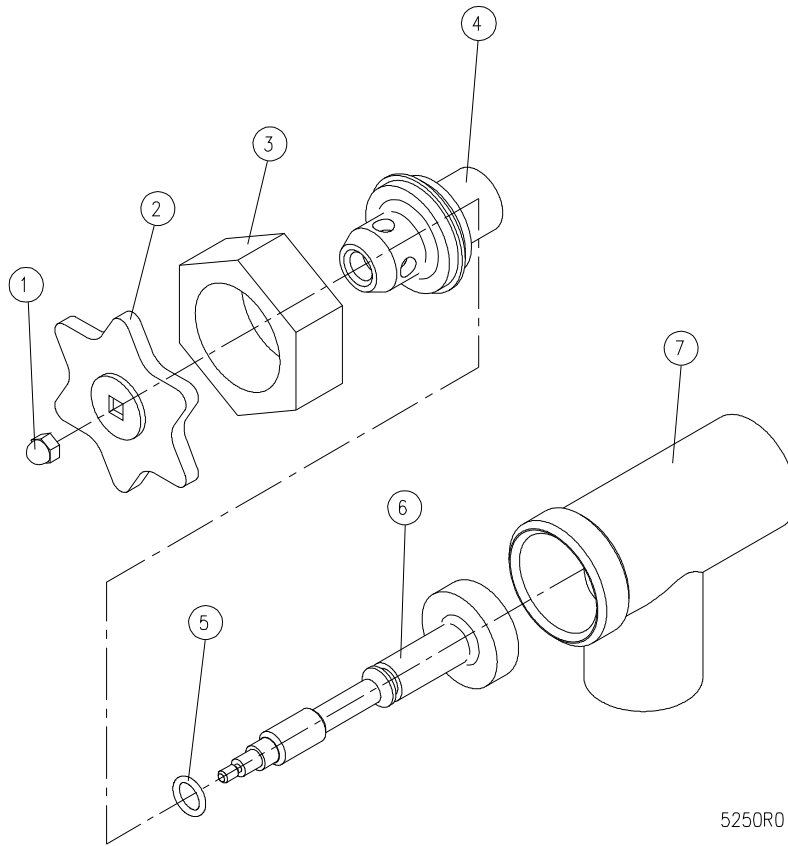

PARTS LIST, SELF-GENERATING STEAM JACKETED TILTING KETTLE, MODEL EC-20T

FIGURE 6

5250R0

DRAW-OFF VALVE

<u>ITEM</u>	<u>PART NUMBER</u>	<u>DESCRIPTION</u>	<u>QUANTITY</u>
	3-D015	1-1/2" DRAW-OFF VALVE ASSEMBLY	
1	9031-3	Acorn Nut, 10-24 UNC	1
2.	4115-1	Handle, Stainless Steel	1
3.	3-DV13	Gland Nut	1
4.	3-DV14	Bonnet	1
5.	3-DV16	"O" Ring	1
6.	3-DV15RV	Stem Assembly	1
7.	3-DV17	Valve Body	1