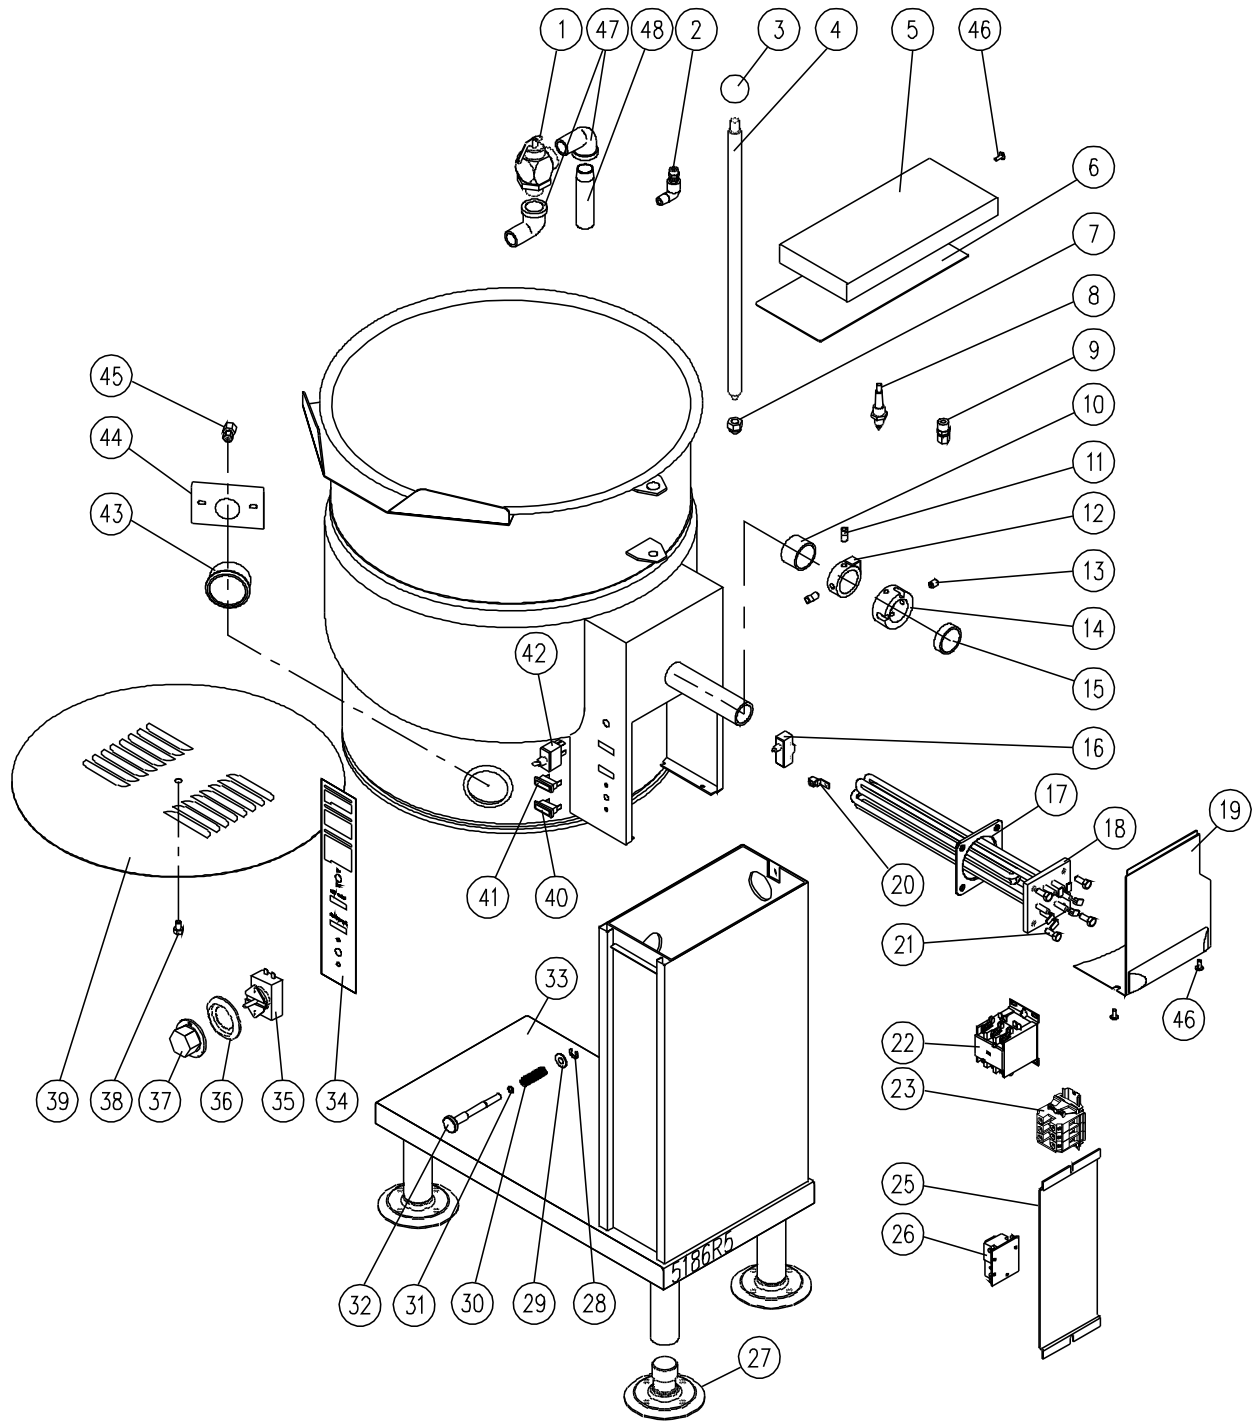

FIGURE 1

PARTS LIST, SELF-GENERATING STEAM JACKETED TILTING KETTLE, MODEL EC-20T

FIGURE 1

<u>ITEM</u>	<u>PART NO.</u>	<u>DESCRIPTION</u>	<u>QUANTITY</u>
1.	3-SRV9-1	Relief Valve, 50 PSI	1
2.	3-AV01	Air Vent Assembly	1
3.	2-KB01	Phenolic Knob	1
4.	5280-1	Handle	1
5.	3397-1	Console Cover	1
6.	3745-1	Console Cover Gasket	1
7.	9031-9	Acorn Nut, 1/2 - 13 NC	1
8.	4-LLP1	Probe	1
9.	3-686C	Thermostat Probe Fitting	1
10.	8-6031	Inner Bearing	1
11.	9025-1	Sq. Hd. Set Screw, 3/8 - 16 x 1/2"	2
12.	3546-1	Actuating Collar	1
13.	9061-5	Hex Socket Set Screw, 3/8 - 16 x 1/2"	1
*	9064-23H	Spring Pin 1/4 x 2-1/4" LG	1
14.	7011-1	Cam Collar	1
15.	8-6030	Outer Bearing	1
16.	4-M605	Interlock Switch	1
17.	5986-1	Element Gasket	1
**	7-5019	Element Assembly, 208V, 12 kW	1
	7-5020	Element Assembly, 220/380V, 12 kW	1
	7-5021	Element Assembly, 240/415V, 12 kW	1
	7-5022	Element Assembly, 480V, 12 kW	1
	9-3298-1	Element Assembly, 600V, 12 kW	1
19.	7284-1	Trunnion Box Cover	1

PARTS LIST, SELF-GENERATING STEAM JACKETED TILTING KETTLE, MODEL EC-20T

<u>ITEM</u>	<u>PART NO.</u>	<u>DESCRIPTION</u>	<u>QUANTITY</u>	
	20.	4-70EU	Ground Lug	1
	21.	M50S-51618-34	Hex Bolt 5/16-18 x 3/4"	4
**	22.	9348-208	Contactactor (208 - 240V)	2
		9348-208	Contactactor (380 - 600V)	1
**	23.	6161-3	Modular Terminal Assembly, 3 Pole (208 - 240V)	1
		Includes the following parts:		
		9374-1	Modular Terminal, Grey	3
		9375-1	End Plate	1
		9369-1	End Clamp	2
		9368-079	Mounting Rail, 79 mm	1
**	23.	9390-3	Modular Terminal Assembly, 3 Poles (380 - 600V)	1
		Includes the following parts:		
		9391-1	Modular Terminal	3
		9392-1	End Plate	1
		9393-1	End Clamp	2
		9394-065	Mounting Rail, 65 mm	1
**	23.	9390-4N	Modular Terminal Assembly, 4 Poles with Neutral, (380/220V, 415/240V)	1
		9391-1	Modular Terminal	3
		9391-2	Modular Terminal, Blue	1
		9392-1	End Plate	1
		9393-1	End Clamp	2
		9394-065	Mounting Rail, 65 mm	1
*	24.	4204-12	Wire Harness	1
	25.	9-3237	Component Mounting Plate	1