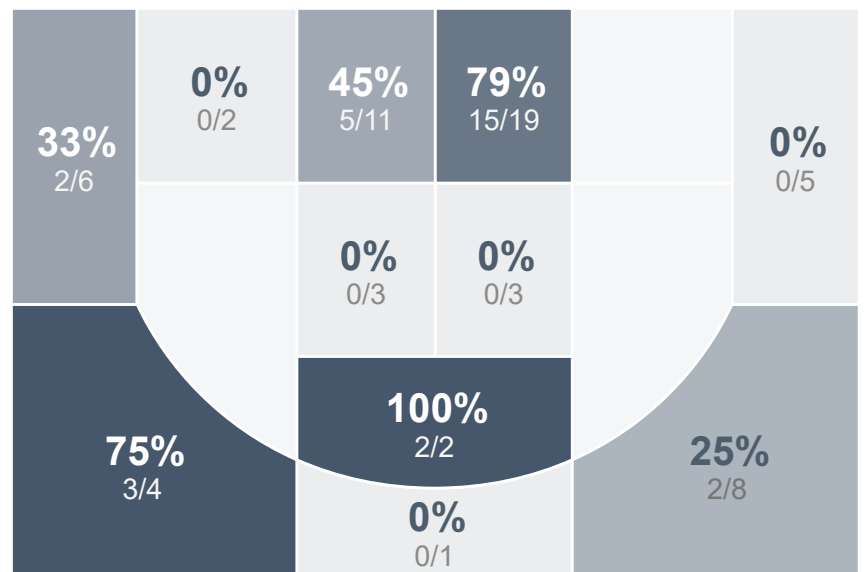

Bismarck St. Mary's Central High School