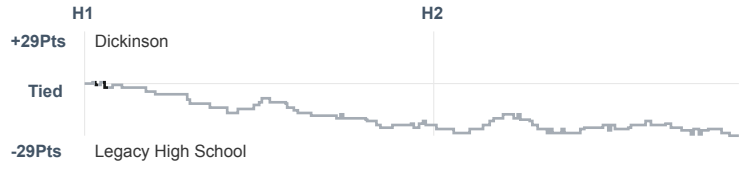

Box Score Report

Dickinson vs Legacy High School - Feb 1, 2018 - L 53-82

Period Stats

Team	1	2	Final
DHS	19	34	53
LHS	42	40	82

Run Graph