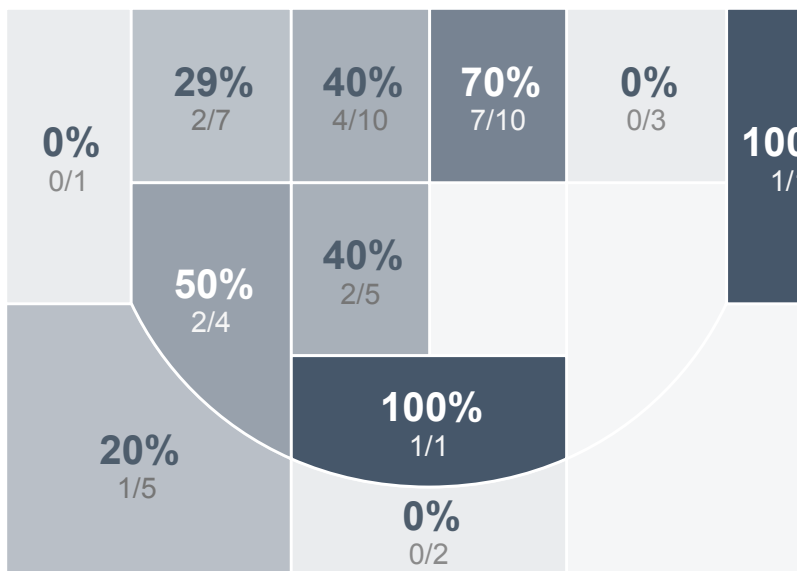

Team Stats

	DHS	LHS
Field Goal %	40.8%	54.8%
Effective Field Goal %	42.9%	59.7%
2FG Made/Attempted	18/40	28/49
2FG %	45.0%	57.1%
3FG Made/Attempted	2/9	6/13
3FG %	22.2%	46.2%
FT Made/Attempted	11/21	8/15
Free Throw Percentage	52.4%	53.3%
Points Per Possession	0.77	1.14
Transition Points	0	3
Points Off Turnovers	11	22
Second Chance Points	7	17
Points in the Paint	26	46
Offensive Rebounds	8	12
Defense Rebounds	20	24
Assists	9	19
Deflections	15	11
Steals	9	10
Blocks	0	2
Turnovers	18	15
Personal Fouls	13	22
Charges Taken	DH$	LH$

Dickinson