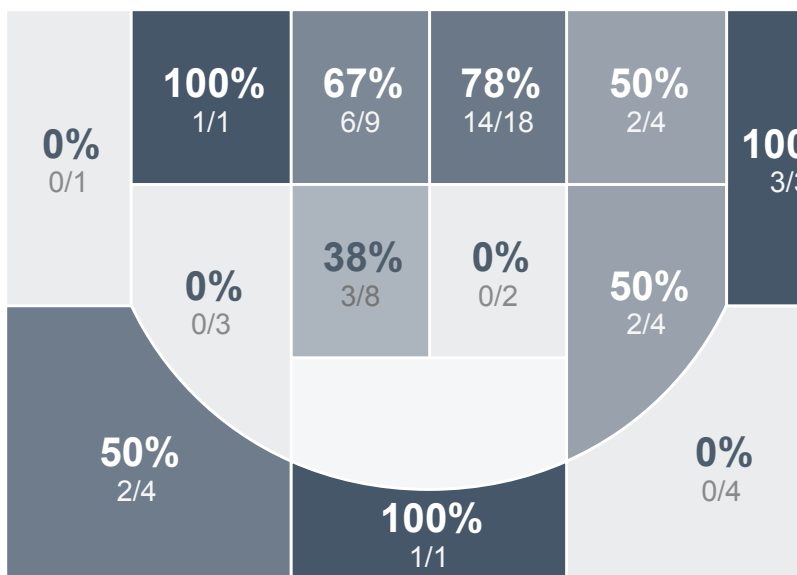

Legacy High School