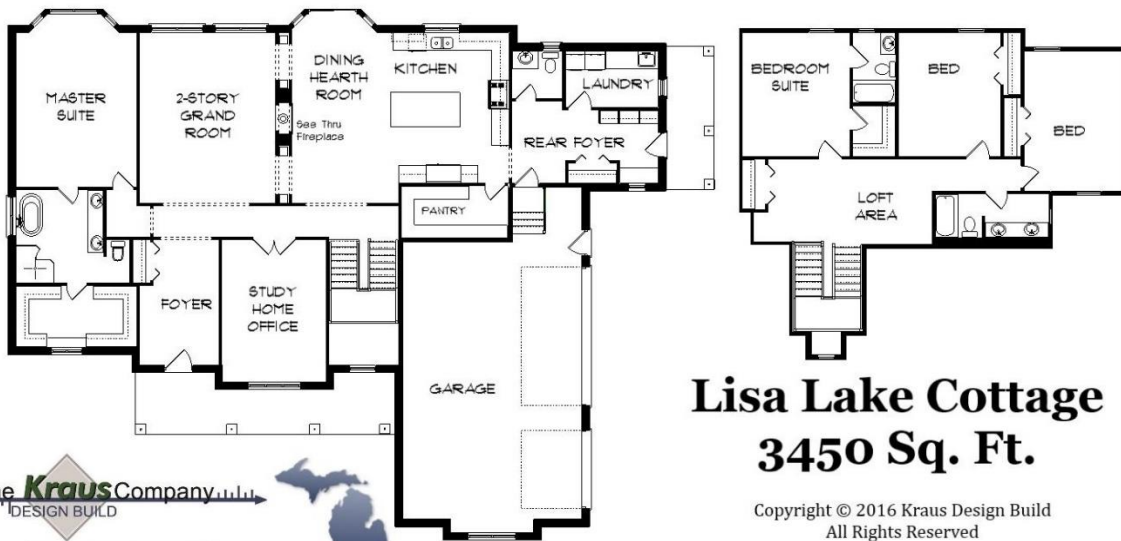

Your Land Your Style Your Home Your Way
Design + Build = Your Best Value

The **Kraus** Company
DESIGN BUILD
248-972-5549

Setting the New Standard

Your Land Your Style Your Home Your Way

Design + Build = Your Best Value

Lisa Lake Cottage II
3500 Sq. Ft.

Copyright © 2016 Kraus Design Build
All Rights Reserved

The **Kraus** Company
DESIGN BUILD
248-972-5549

Setting the New Standard