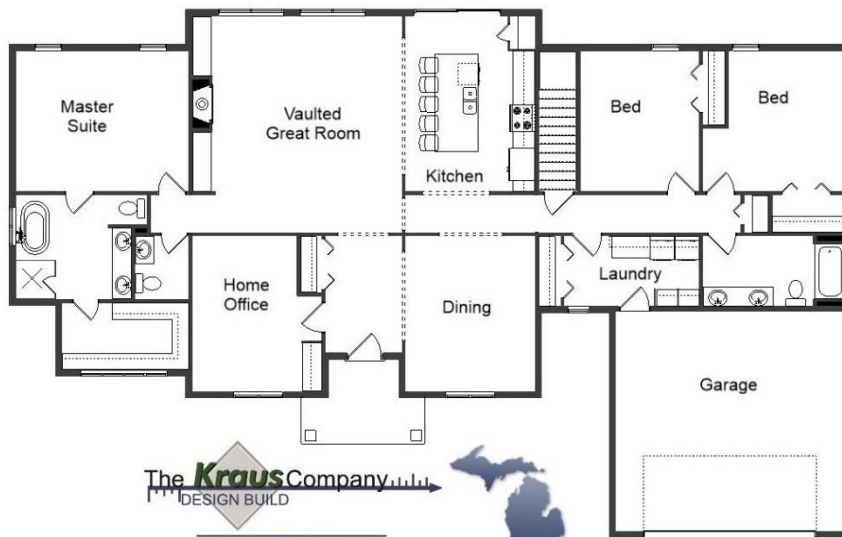

Your Land Your Style Your Home Your Way  
Design + Build = Your Best Value

[www.krausbuild.com](http://www.krausbuild.com)

**The Carlton**  
**2325 Sq.Ft.**

Copyright © 2022 Kraus Design  
All Rights Reserved

The **Kraus** Company  
DESIGN BUILD

248-972-5549

Setting the New Standard

Your Land Your Style Your Home Your Way

Design + Build = Your Best Value

**The Carlton**  
**2325 Sq.Ft.**

Copyright © 2017 Kraus Design  
All Rights Reserved

**The Carlton 3**  
**2315 Sq.Ft.**

Copyright © 2018 Kraus Design  
All Rights Reserved

Copyright © 2018 Kraus Design  
All Rights Reserved

The **Kraus** Company  
DESIGN BUILD

248-972-5549

Setting the New Standard