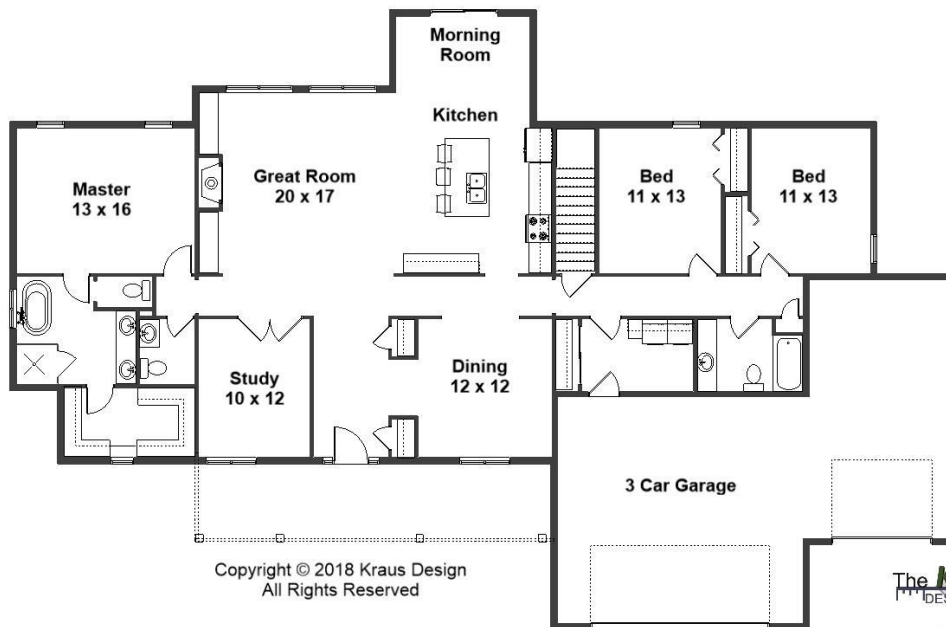

Your Land Your Style Your Home Your Way  
Design + Build = Your Best Value

[www.krausbuild.com](http://www.krausbuild.com)

**The Carlton**  
**2325 Sq.Ft.**

Copyright © 2022 Kraus Design  
All Rights Reserved

The **Kraus** Company  
DESIGN BUILD

248-972-5549

Setting the New Standard

Your Land Your Style Your Home Your Way

Design + Build = Your Best Value

**The Carlton**  
**2325 Sq.Ft.**

Copyright © 2017 Kraus Design  
All Rights Reserved

**The Carlton 3**  
**2315 Sq.Ft.**

Copyright © 2018 Kraus Design  
All Rights Reserved

Copyright © 2018 Kraus Design  
All Rights Reserved

The **Kraus** Company  
DESIGN BUILD

248-972-5549

Setting the New Standard