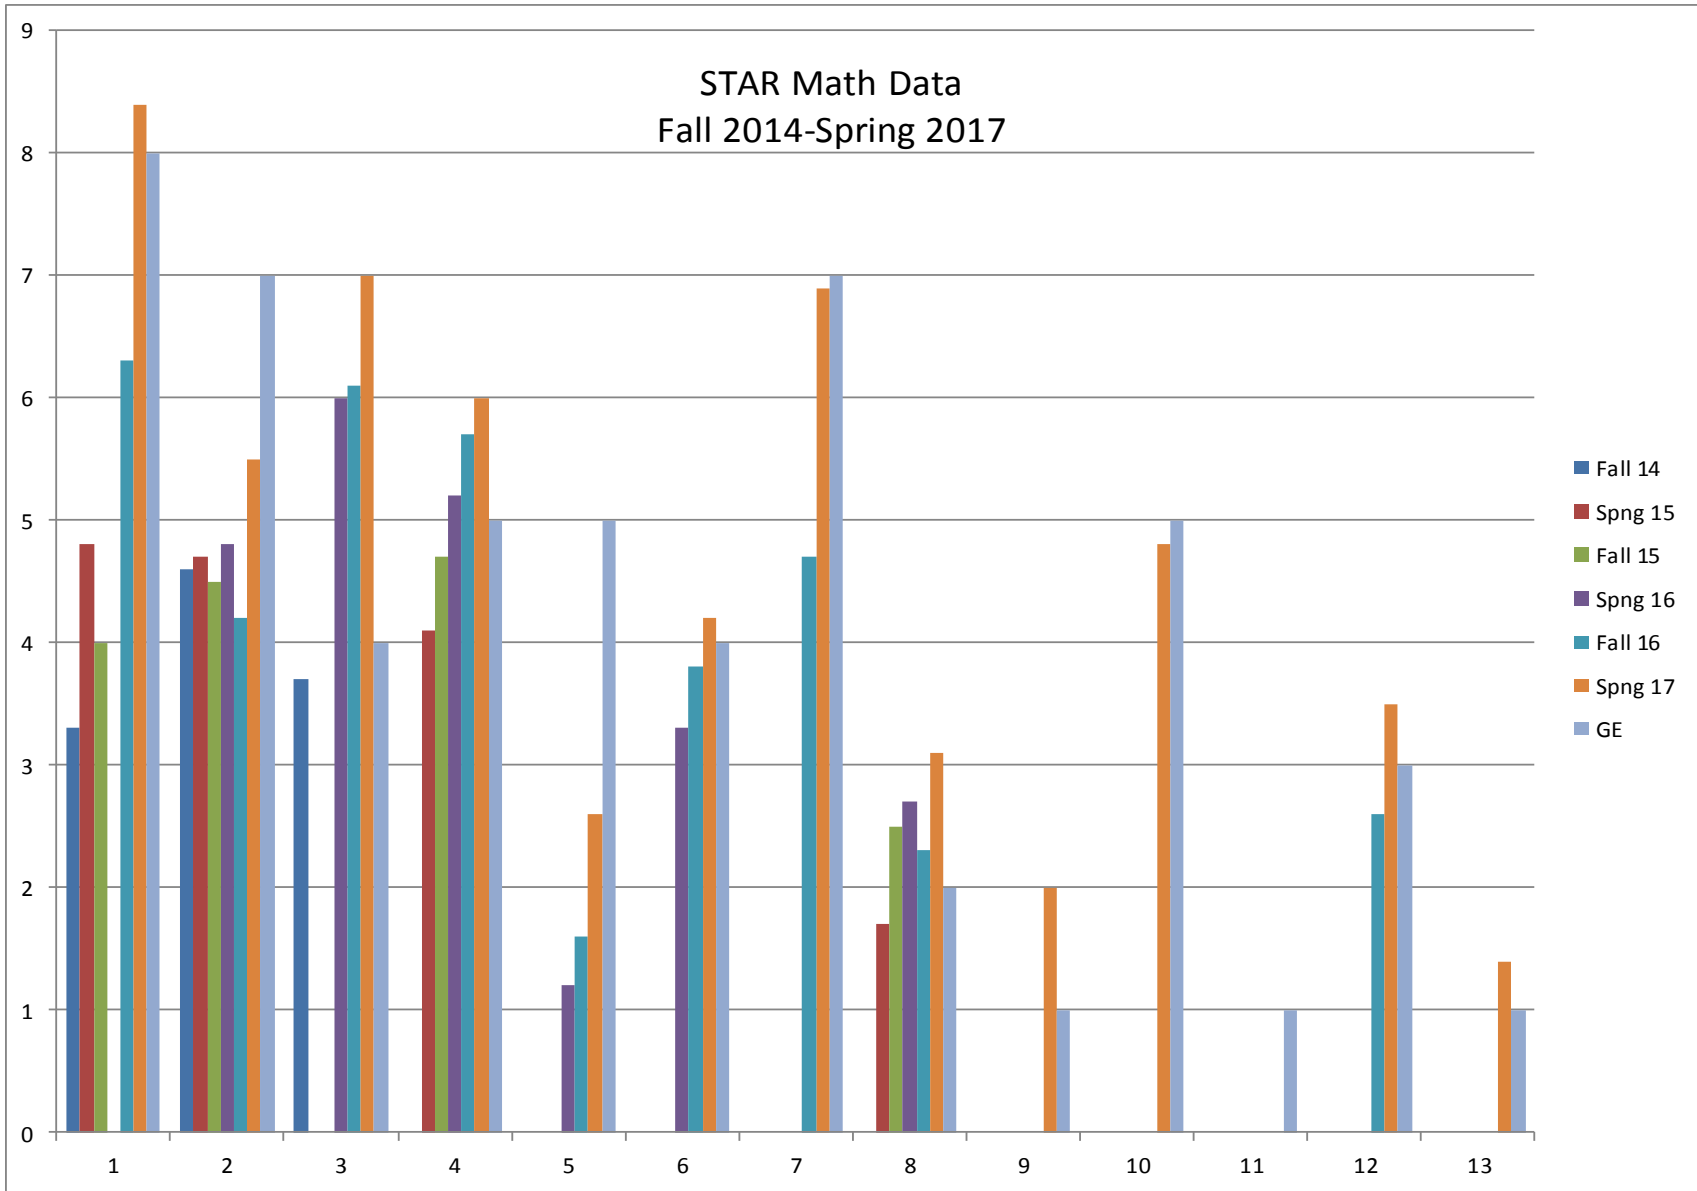

Current Grade

**13 students were enrolled @ NW BOCES in the Spring of 2017.
Example Student #5 data from Spring 2016 to Spring 2017 data with the last bar being the students current grade (5th).**