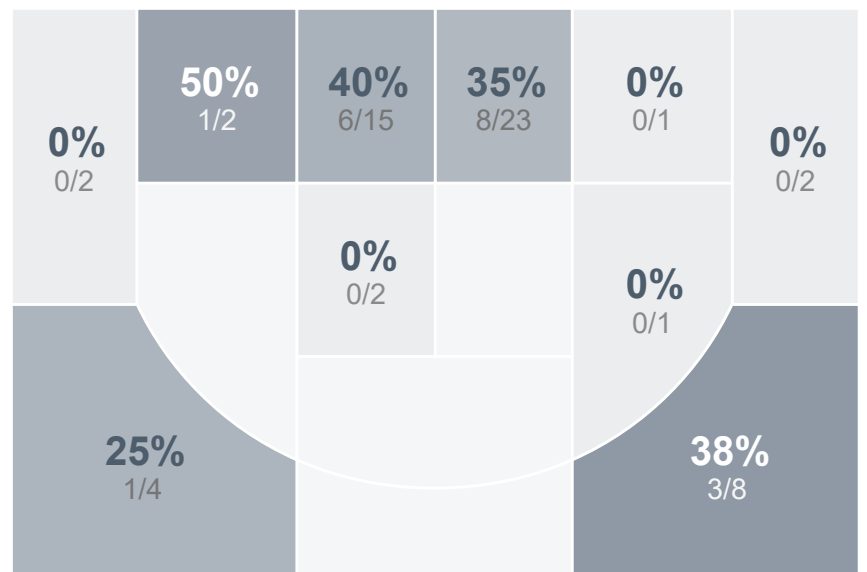

Mandan High School