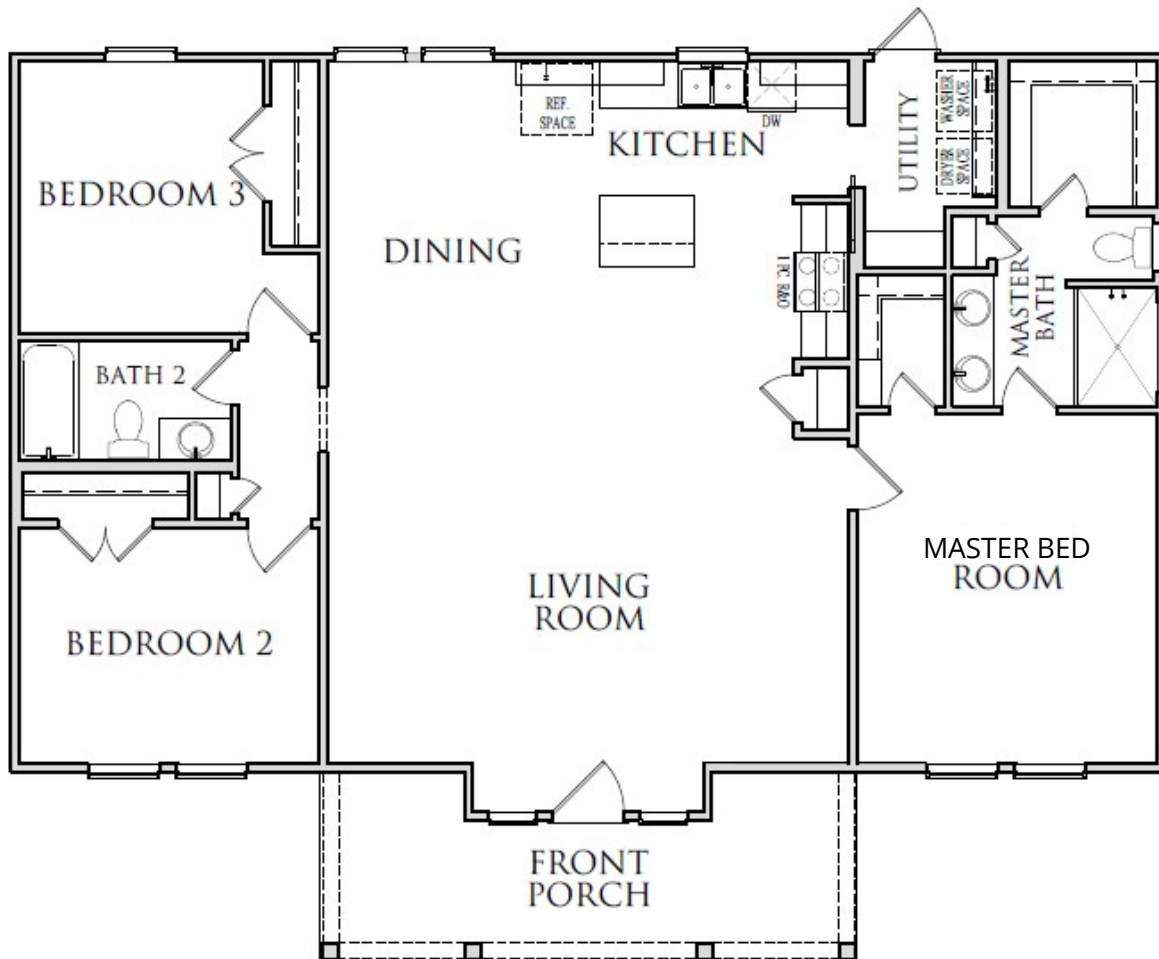

# THE DIME BOX

## 3 BEDROOM/2 BATH

INDOOR LIVING	1481
OUTDOOR LIVING	160
TOTAL LIVING	1641