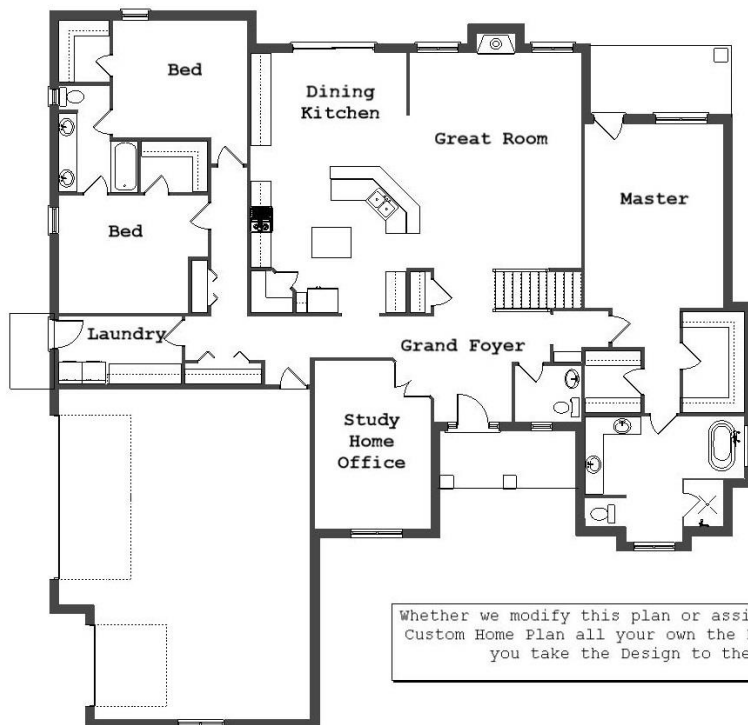

Your Land Your Style Your Home Your Way
Design + Build = Your Best Value

The Sanibel 2725 Sq.Ft.

Copyright © 2020 Kraus Design
All Rights Reserved

248-972-5549

Whether we modify this plan or assist you in the creation of a Custom Home Plan all your own the Design + Build process lets you take the Design to the Level You Choose.