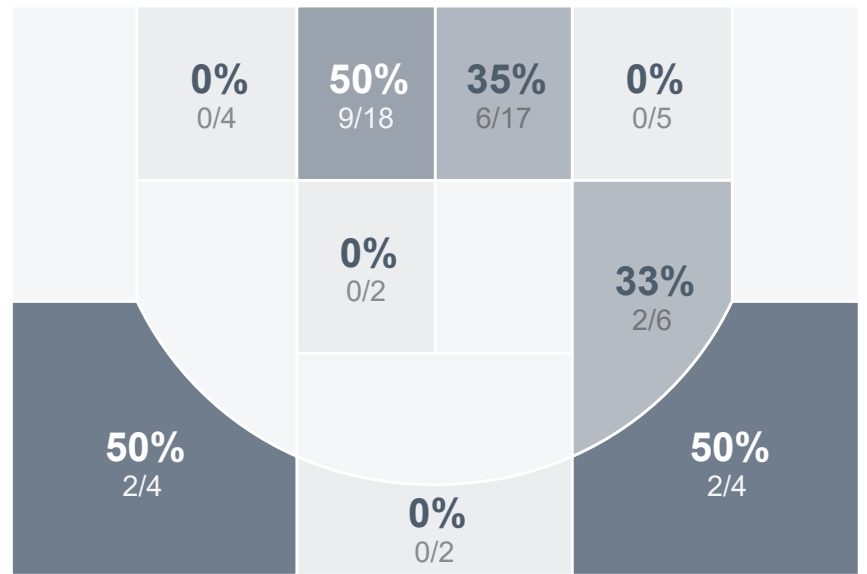

Girls Varsity Basketball