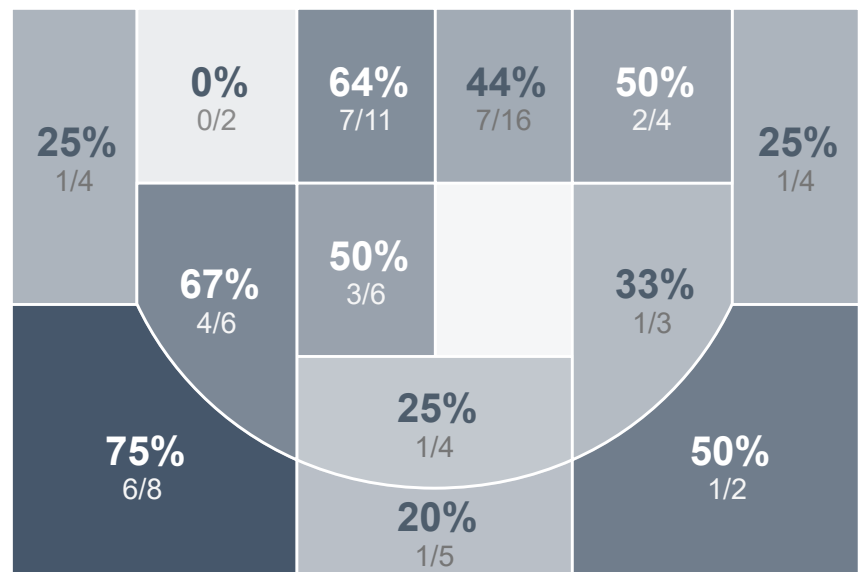

Bismarck High School