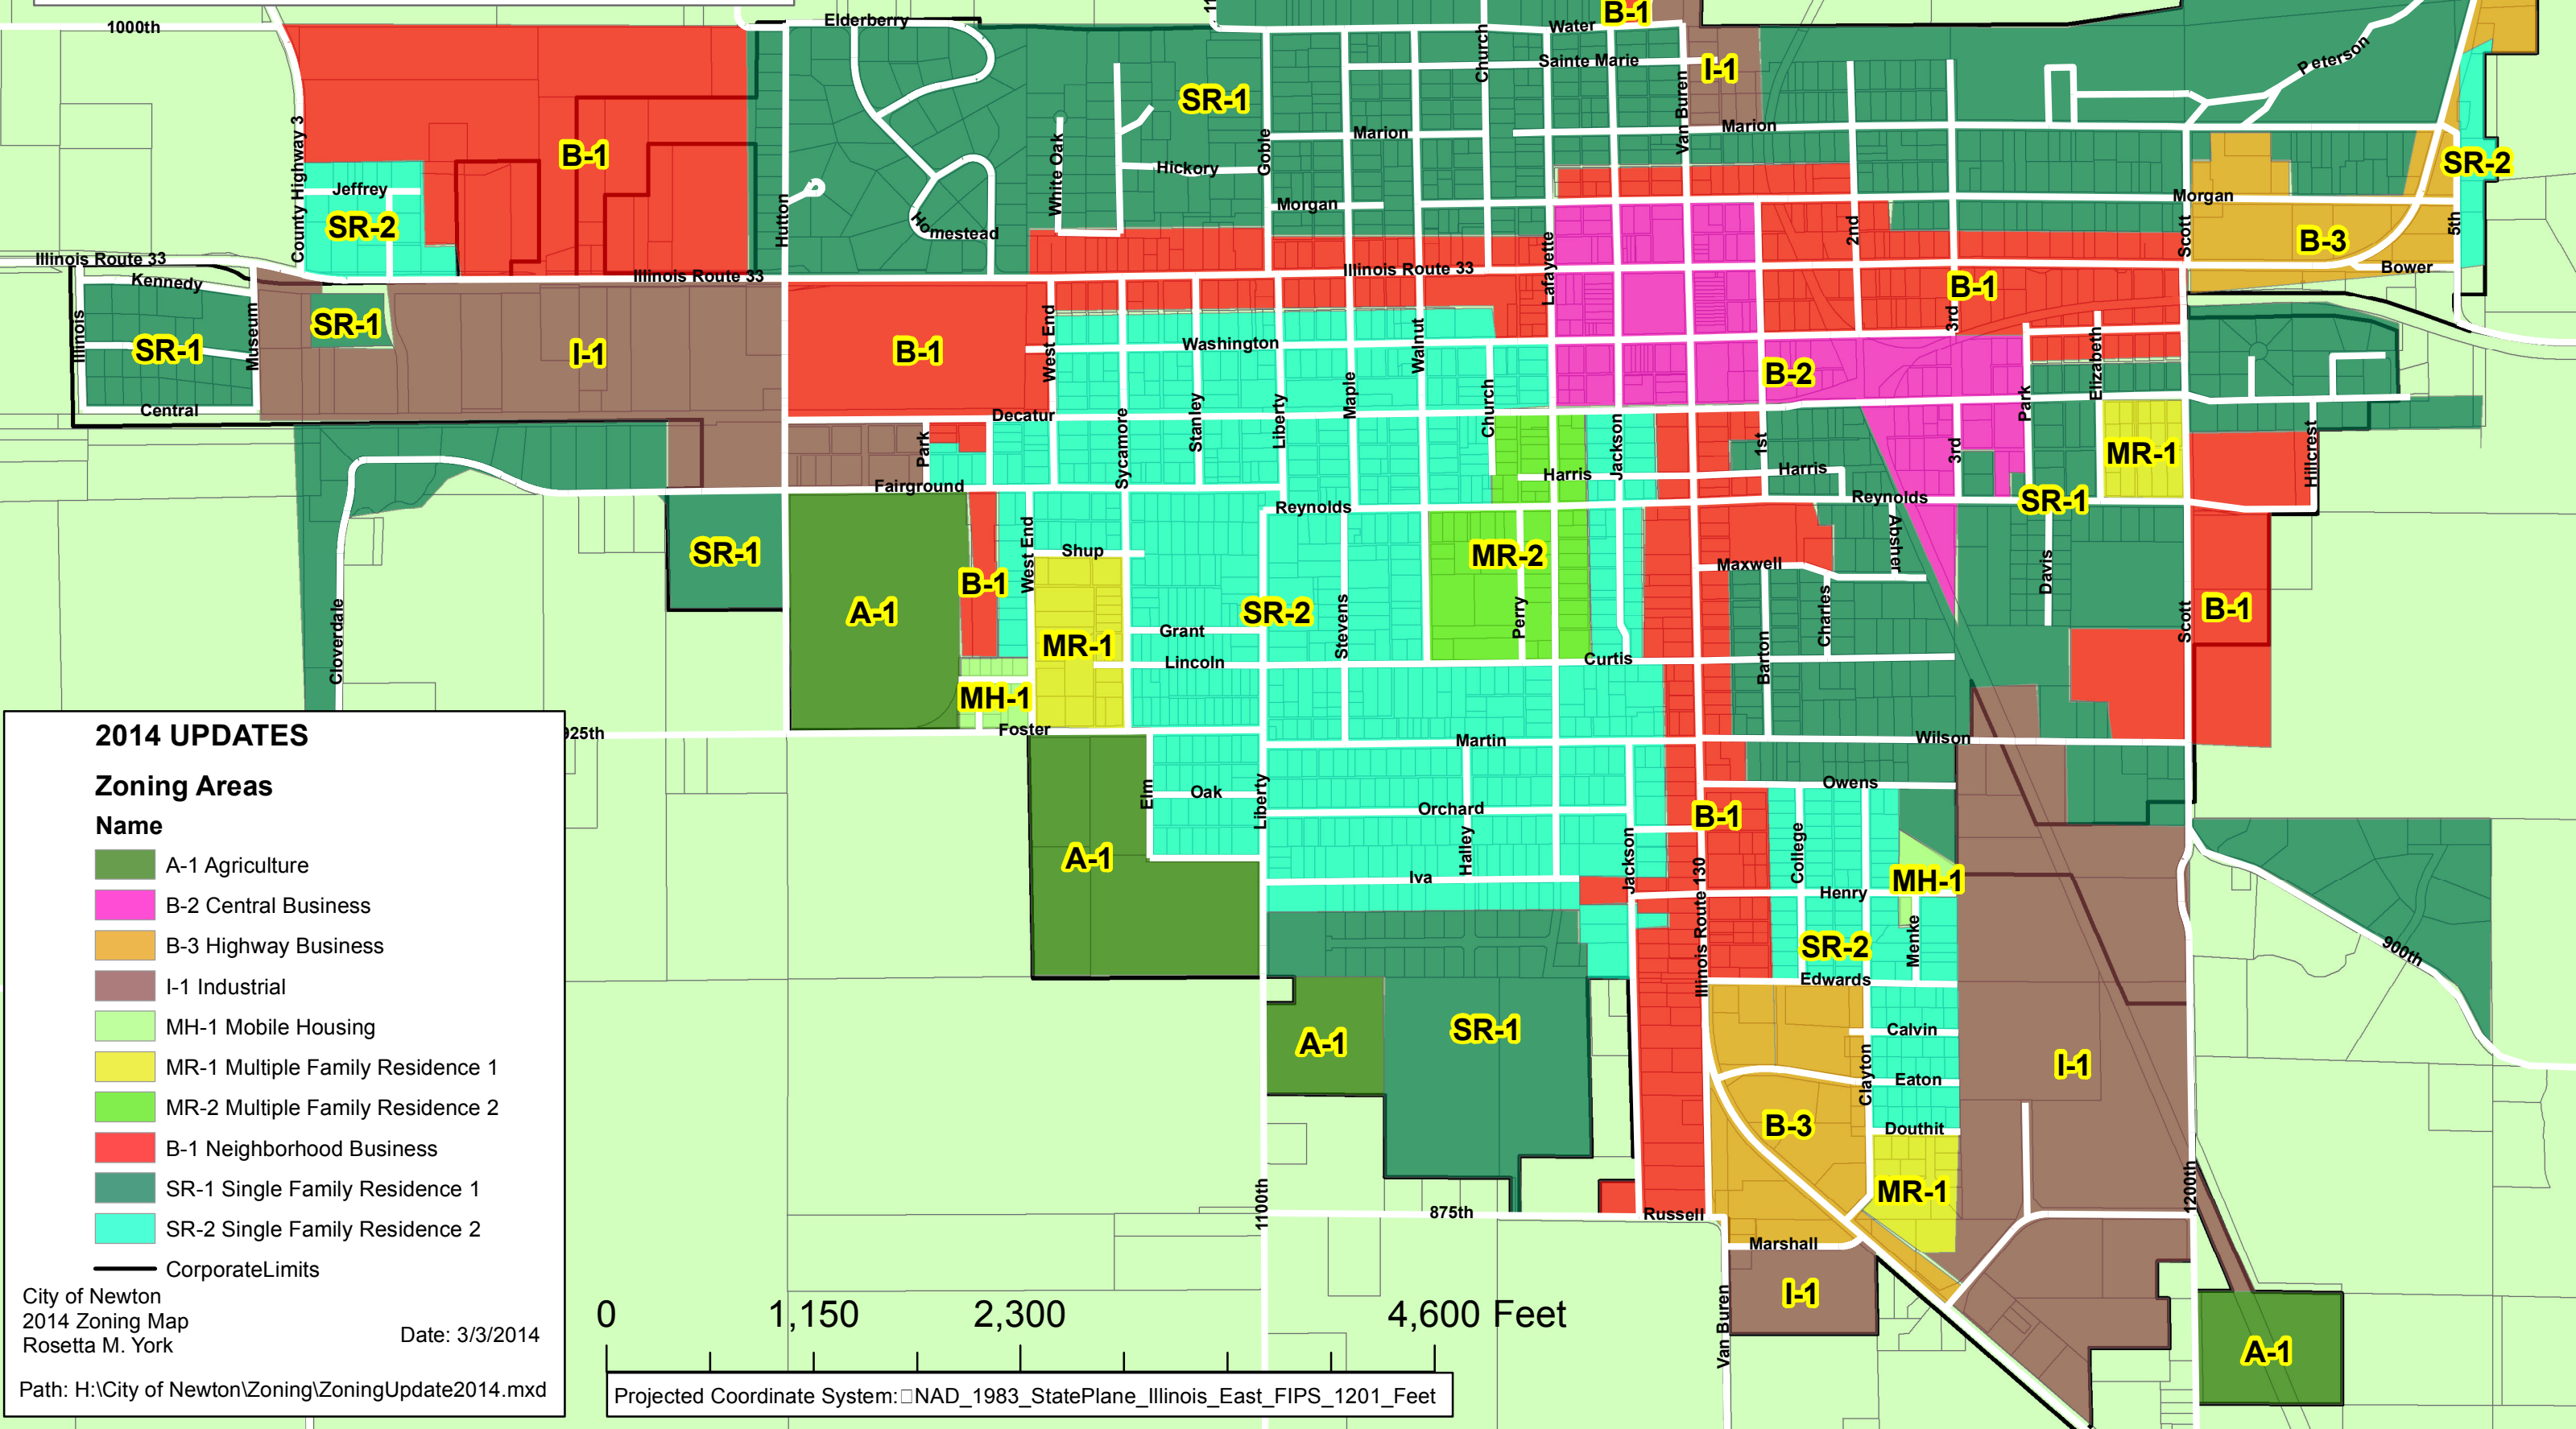

City of Newton Zoning Map

2014 UPDATES

Zoning Areas

Name

- A-1 Agriculture
- B-2 Central Business
- B-3 Highway Business
- I-1 Industrial
- MH-1 Mobile Housing
- MR-1 Multiple Family Residence 1
- MR-2 Multiple Family Residence 2
- B-1 Neighborhood Business
- SR-1 Single Family Residence 1
- SR-2 Single Family Residence 2

— Corporate Limits

City of Newton
2014 Zoning Map
Rosetta M. York

Date: 3/3/2014

0 1,150 2,300 4,600 Feet

Projected Coordinate System: NAD_1983_StatePlane_Illinois_East_FIPS_1201_Feet

Path: H:\City of Newton\Zoning\ZoningUpdate2014.mxd