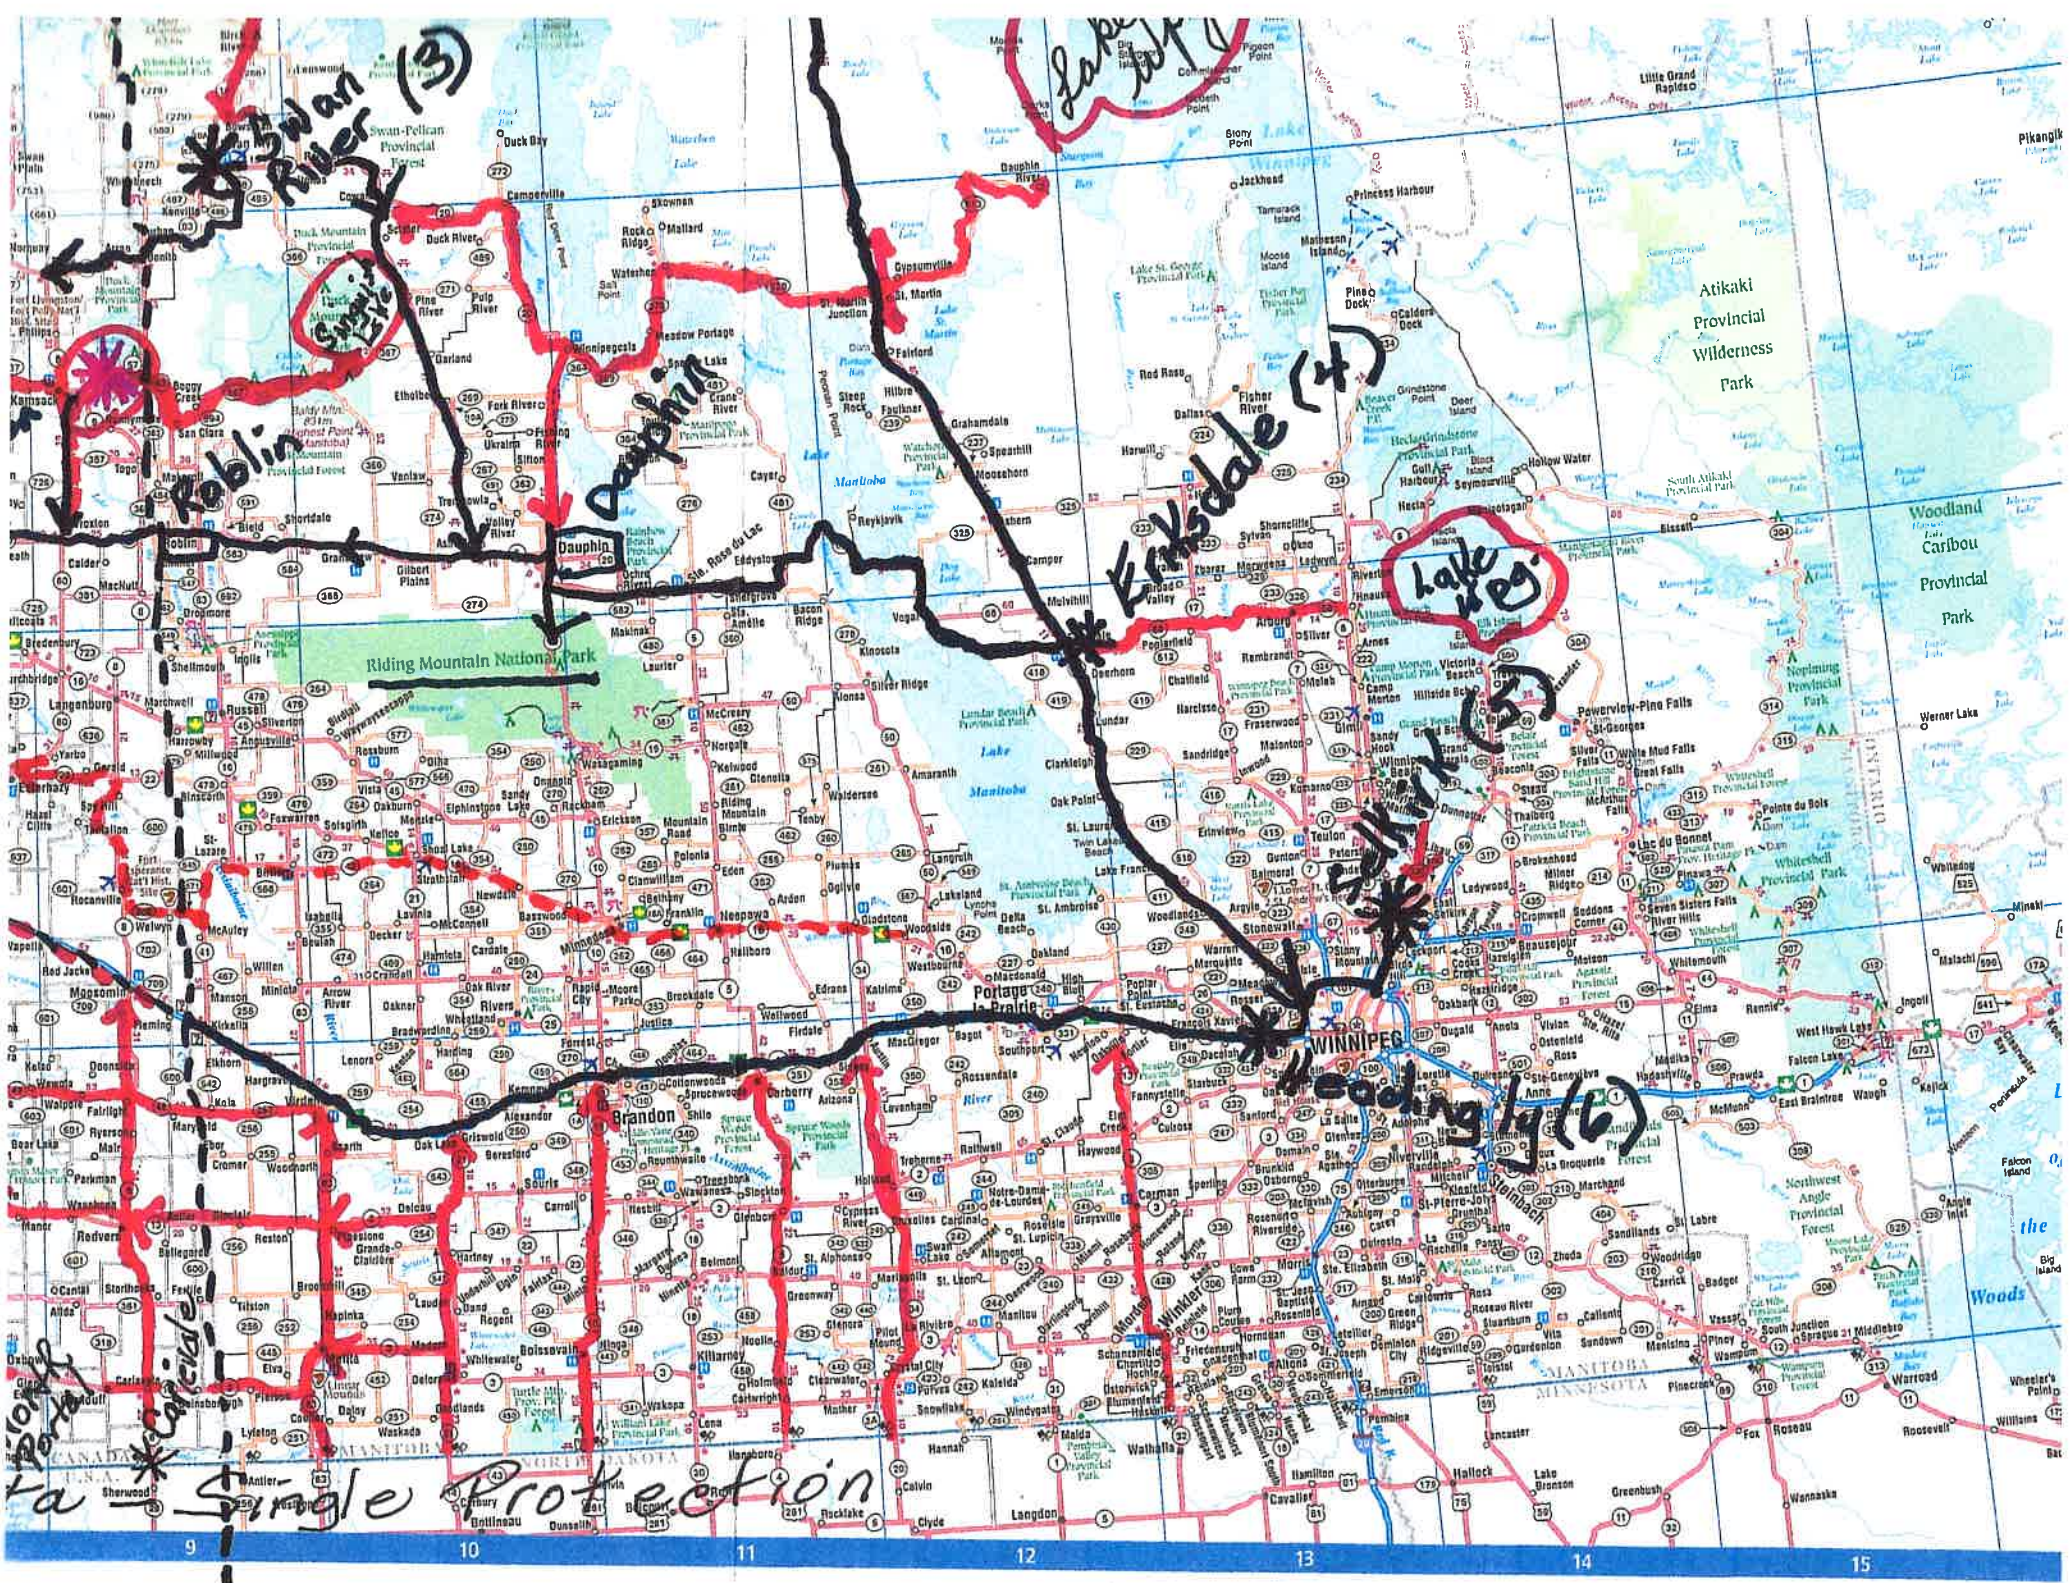

Montana - Double Protection

Regina

Dunge
Tergway

Cimat
Monchy

West Paplar

Chinches
Big Beaver

North Dakota

Maple Creek

Swan River (3)

Lake St. George

Knoxdale (4)

Lake St. George (5)

Woods (6)

Single Protection