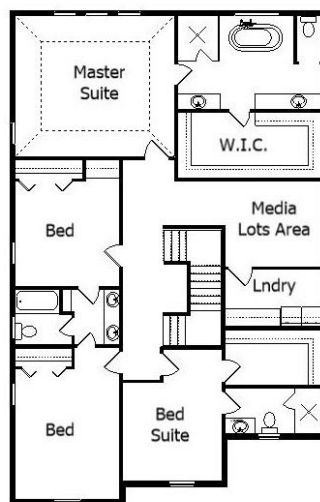

# Your Land Your Style Your Home Your Way Design + Build = Your Best Value

The **Kraus** Company, LLC  
DESIGN BUILD

248-972-5549

Live Oak Cottage  
3500 Sq.Ft.

Whether we modify this plan or assist you in the creation of a Custom Home Plan all your own you take the Design to the Level You Choose.