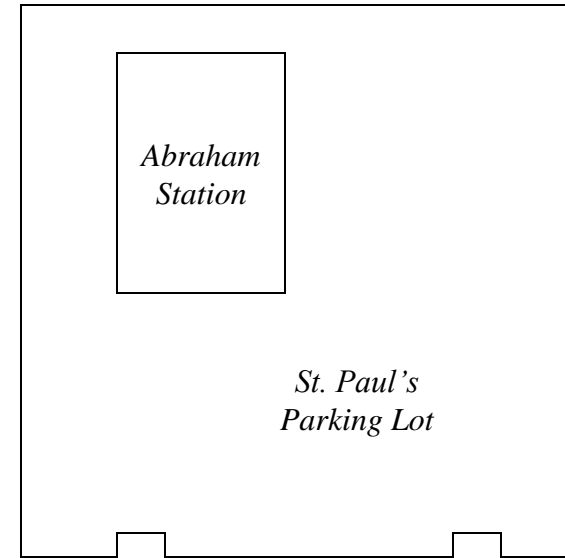

*St. Paul's
United Methodist
Church
5501 Main Street
Houston, 77004
713-528-0527*

Metro Light Rail

Main Street (two way)

Binz Street (two way)

*Pedestrian
Crossing*

Binz Street (two way)

San Jacinto Street (one way →)

*Please park in
either of our lots
and then cross
at the pedestrian
crossing.
Fondren Hall is
located in the
Jones Building
on the 2nd floor.*