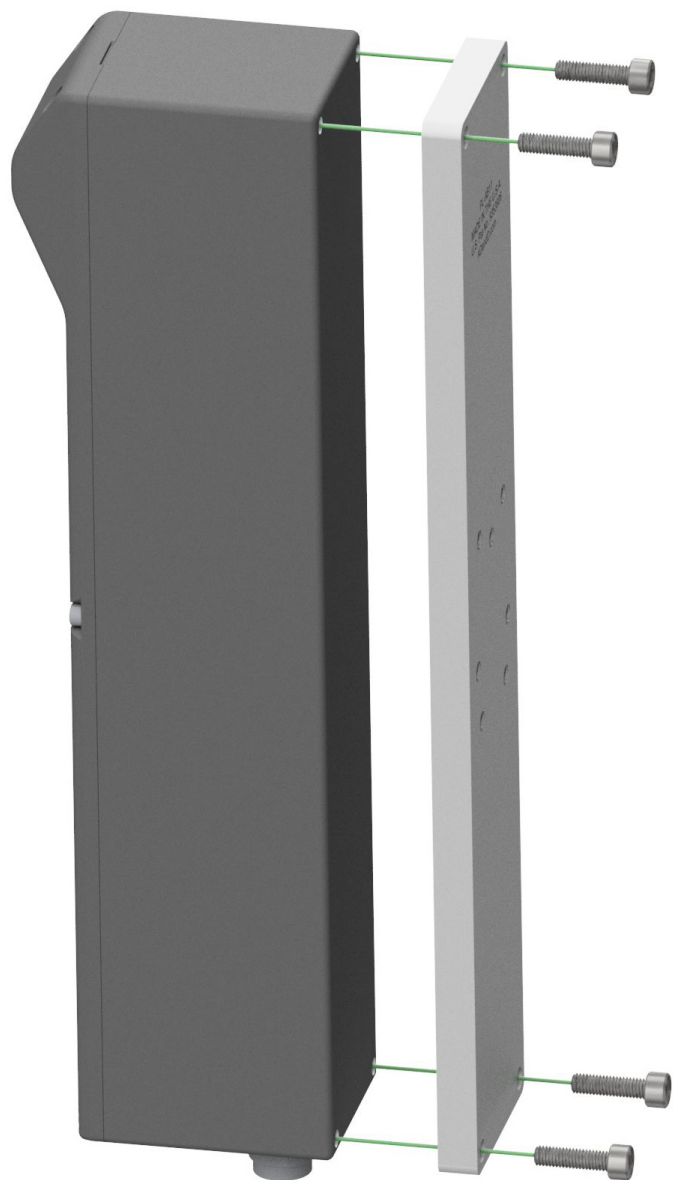

ADandD P/N PL-AB11

Mounting for LMI Gocator 2350

Mounts with included (4) S.H.C.S. - M5-0.8mm X 18mm 18-8SS

Sample Setup Application