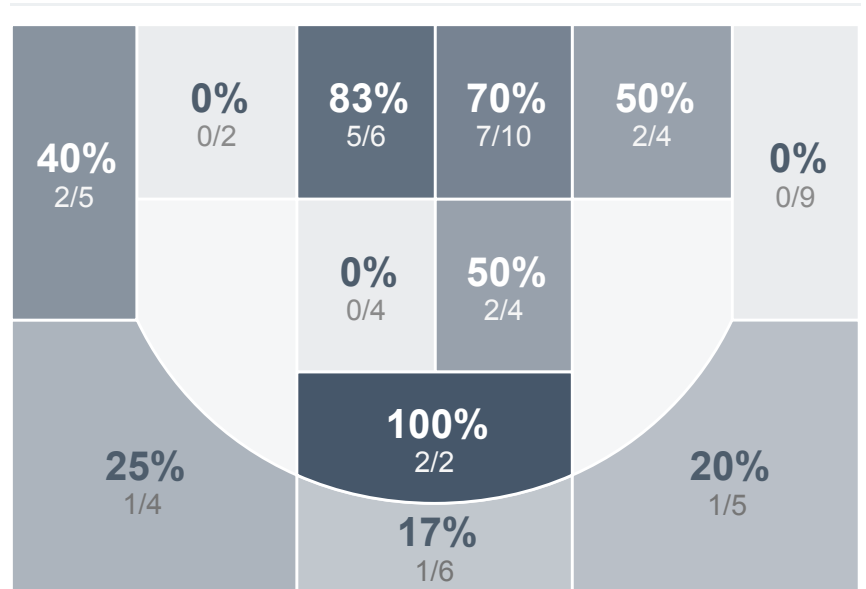

Box Score Report

WHS vs Legacy - Jan 26, 2019 - L 55-63

Period Stats

Team	1	2	Final
WHS	24	31	55
LHS	31	32	63

Run Graph

Team Stats

	WHS	LHS
Field Goal %	37.7%	40.7%
Effective Field Goal %	41.8%	50.8%
2FG Made/Attempted	18/32	12/32
2FG%	56.3%	37.5%
3FG Made/Attempted	5/29	12/27
3FG%	17.2%	44.4%
FT Made/Attempted	4/4	3/7
Free Throw Percentage	100.0%	42.9%
Points Per Possession	0.78	0.92
Transition Points	6	9
Points Off Turnovers	12	10
Second Chance Points	7	6
Points in the Paint	28	22
Offensive Rebounds	8	7
Defense Rebounds	27	26
Assists	18	20
Deflections	4	6
Steals	5	9
Blocks	0	0
Turnovers	16	13
Personal Fouls	12	7
Charges Taken	0	0

Williston

Legacy