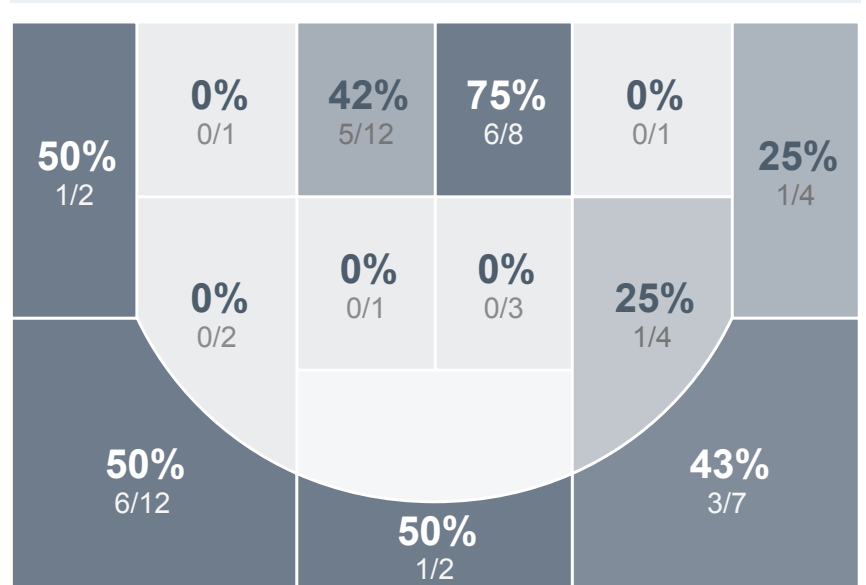

Box Score Report

WHS vs Legacy - Jan 26, 2019 - L 55-63

Period Stats

Team	1	2	Final
WHS	24	31	55
LHS	31	32	63

Run Graph

Team Stats

	WHS	LHS
Field Goal %	37.7%	40.7%
Effective Field Goal %	41.8%	50.8%
2FG Made/Attempted	18/32	12/32
2FG%	56.3%	37.5%
3FG Made/Attempted	5/29	12/27
3FG%	17.2%	44.4%
FT Made/Attempted	4/4	3/7
Free Throw Percentage	100.0%	42.9%
Points Per Possession	0.78	0.92
Transition Points	6	9
Points Off Turnovers	12	10
Second Chance Points	7	6
Points in the Paint	28	22
Offensive Rebounds	8	7
Defense Rebounds	27	26
Assists	18	20
Deflections	4	6
Steals	5	9
Blocks	0	0
Turnovers	16	13
Personal Fouls	12	7
Charges Taken	0	0

Williston

Legacy