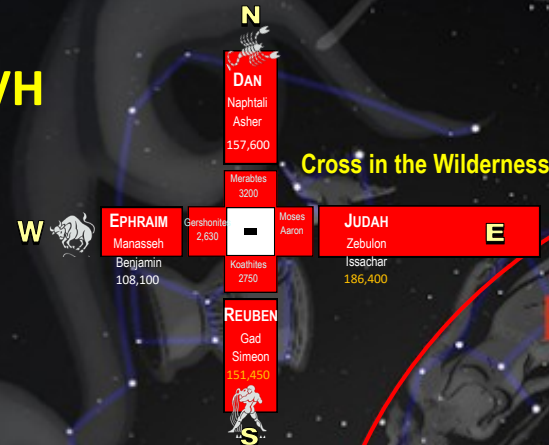

# 4 CELESTIAL COORDINATES OF YHVH

The purpose of this illustration is to show in the Cosmos the approximate Reflection of the 4 Cosmic Coordinates that emanate from the Throne of YHVH. It is the Celestial 'Blueprint' of how the Creation and the Universe is expanded to include the Dimensions of Space and Time. The Cosmic Coordinates are a Divine Template that is seen in other Biblical Patterns such as the Merkavah of YHVH as revealed to Ezekiel. The expanse of this Divine Celestial Coordinates have 4 Corners that correspond to various 'Beast' Motifs. These ascribed to the Dimensions and Attributes of Jesus' Earthly Ministry and the 4 Gospels. These 4 Motifs are as 'Sentinels' that correspond to a particular Cosmic Quadrant and corresponding Sign and Star. Other Patterns involve the 4 Directions of Earth and Structures such as the Tabernacle of Moses and the Temples.

## THRONE ROOM OF YHVH

- 4 Living Creatures
- 4 Cardinal Points
- 4 Gospels

**SCORPIO**  
Antares

Golden Gate

## Tabernacle of Moses

Silver Gate

**TAURUS**  
Aldebaran