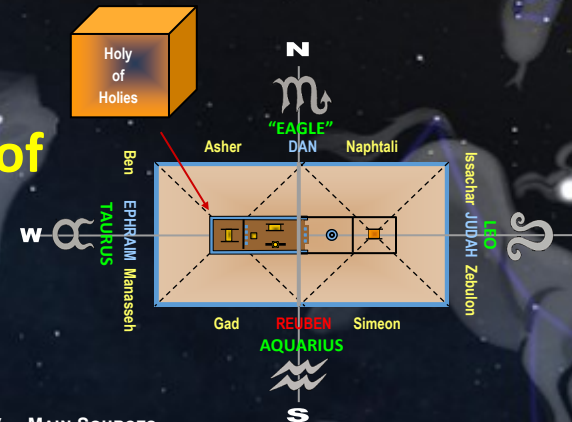

# 4 CELESTIAL COORDINATES OF YHVH

The purpose of this illustration is to show in the Cosmos the approximate Reflection of the 4 Cosmic Coordinates that emanate from the Throne of YHVH. It is the Celestial 'Blueprint' of how the Creation and the Universe is expanded to include the Dimensions of Space and Time. The Cosmic Coordinates are a Divine Template that is seen in other Biblical Patterns such as the Merkavah of YHVH as revealed to Ezekiel. The expanse of this Divine Celestial Coordinates have 4 Corners that correspond to various 'Beast' Motifs. These ascribed to the Dimensions and Attributes of Jesus' Earthly Ministry and the 4 Gospels. These 4 Motifs are as 'Sentinels' that correspond to a particular Cosmic Quadrant and corresponding Sign and Star. Other Patterns involve the 4 Directions of Earth and Structures such as the Tabernacle of Moses and the Temples.

## THRONE ROOM OF YHVH

- 4 Living Creatures
- 4 Cardinal Points
- 4 Gospels

**SCORPIO**  
Antares

Golden Gate

## Merkavah of YHVH

**4 GOSPELS OF CHRIST**  
Testaments to Jesus' Ministry

- |            |       |         |
|------------|-------|---------|
| 1. Matthew | MAN   | Human   |
| 2. Mark    | LION  | King    |
| 3. Luke    | BULL  | Servant |
| 4. John    | EAGLE | GOD     |

## Tabernacle of Moses

Silver Gate

**TAURUS**  
Aldebaran