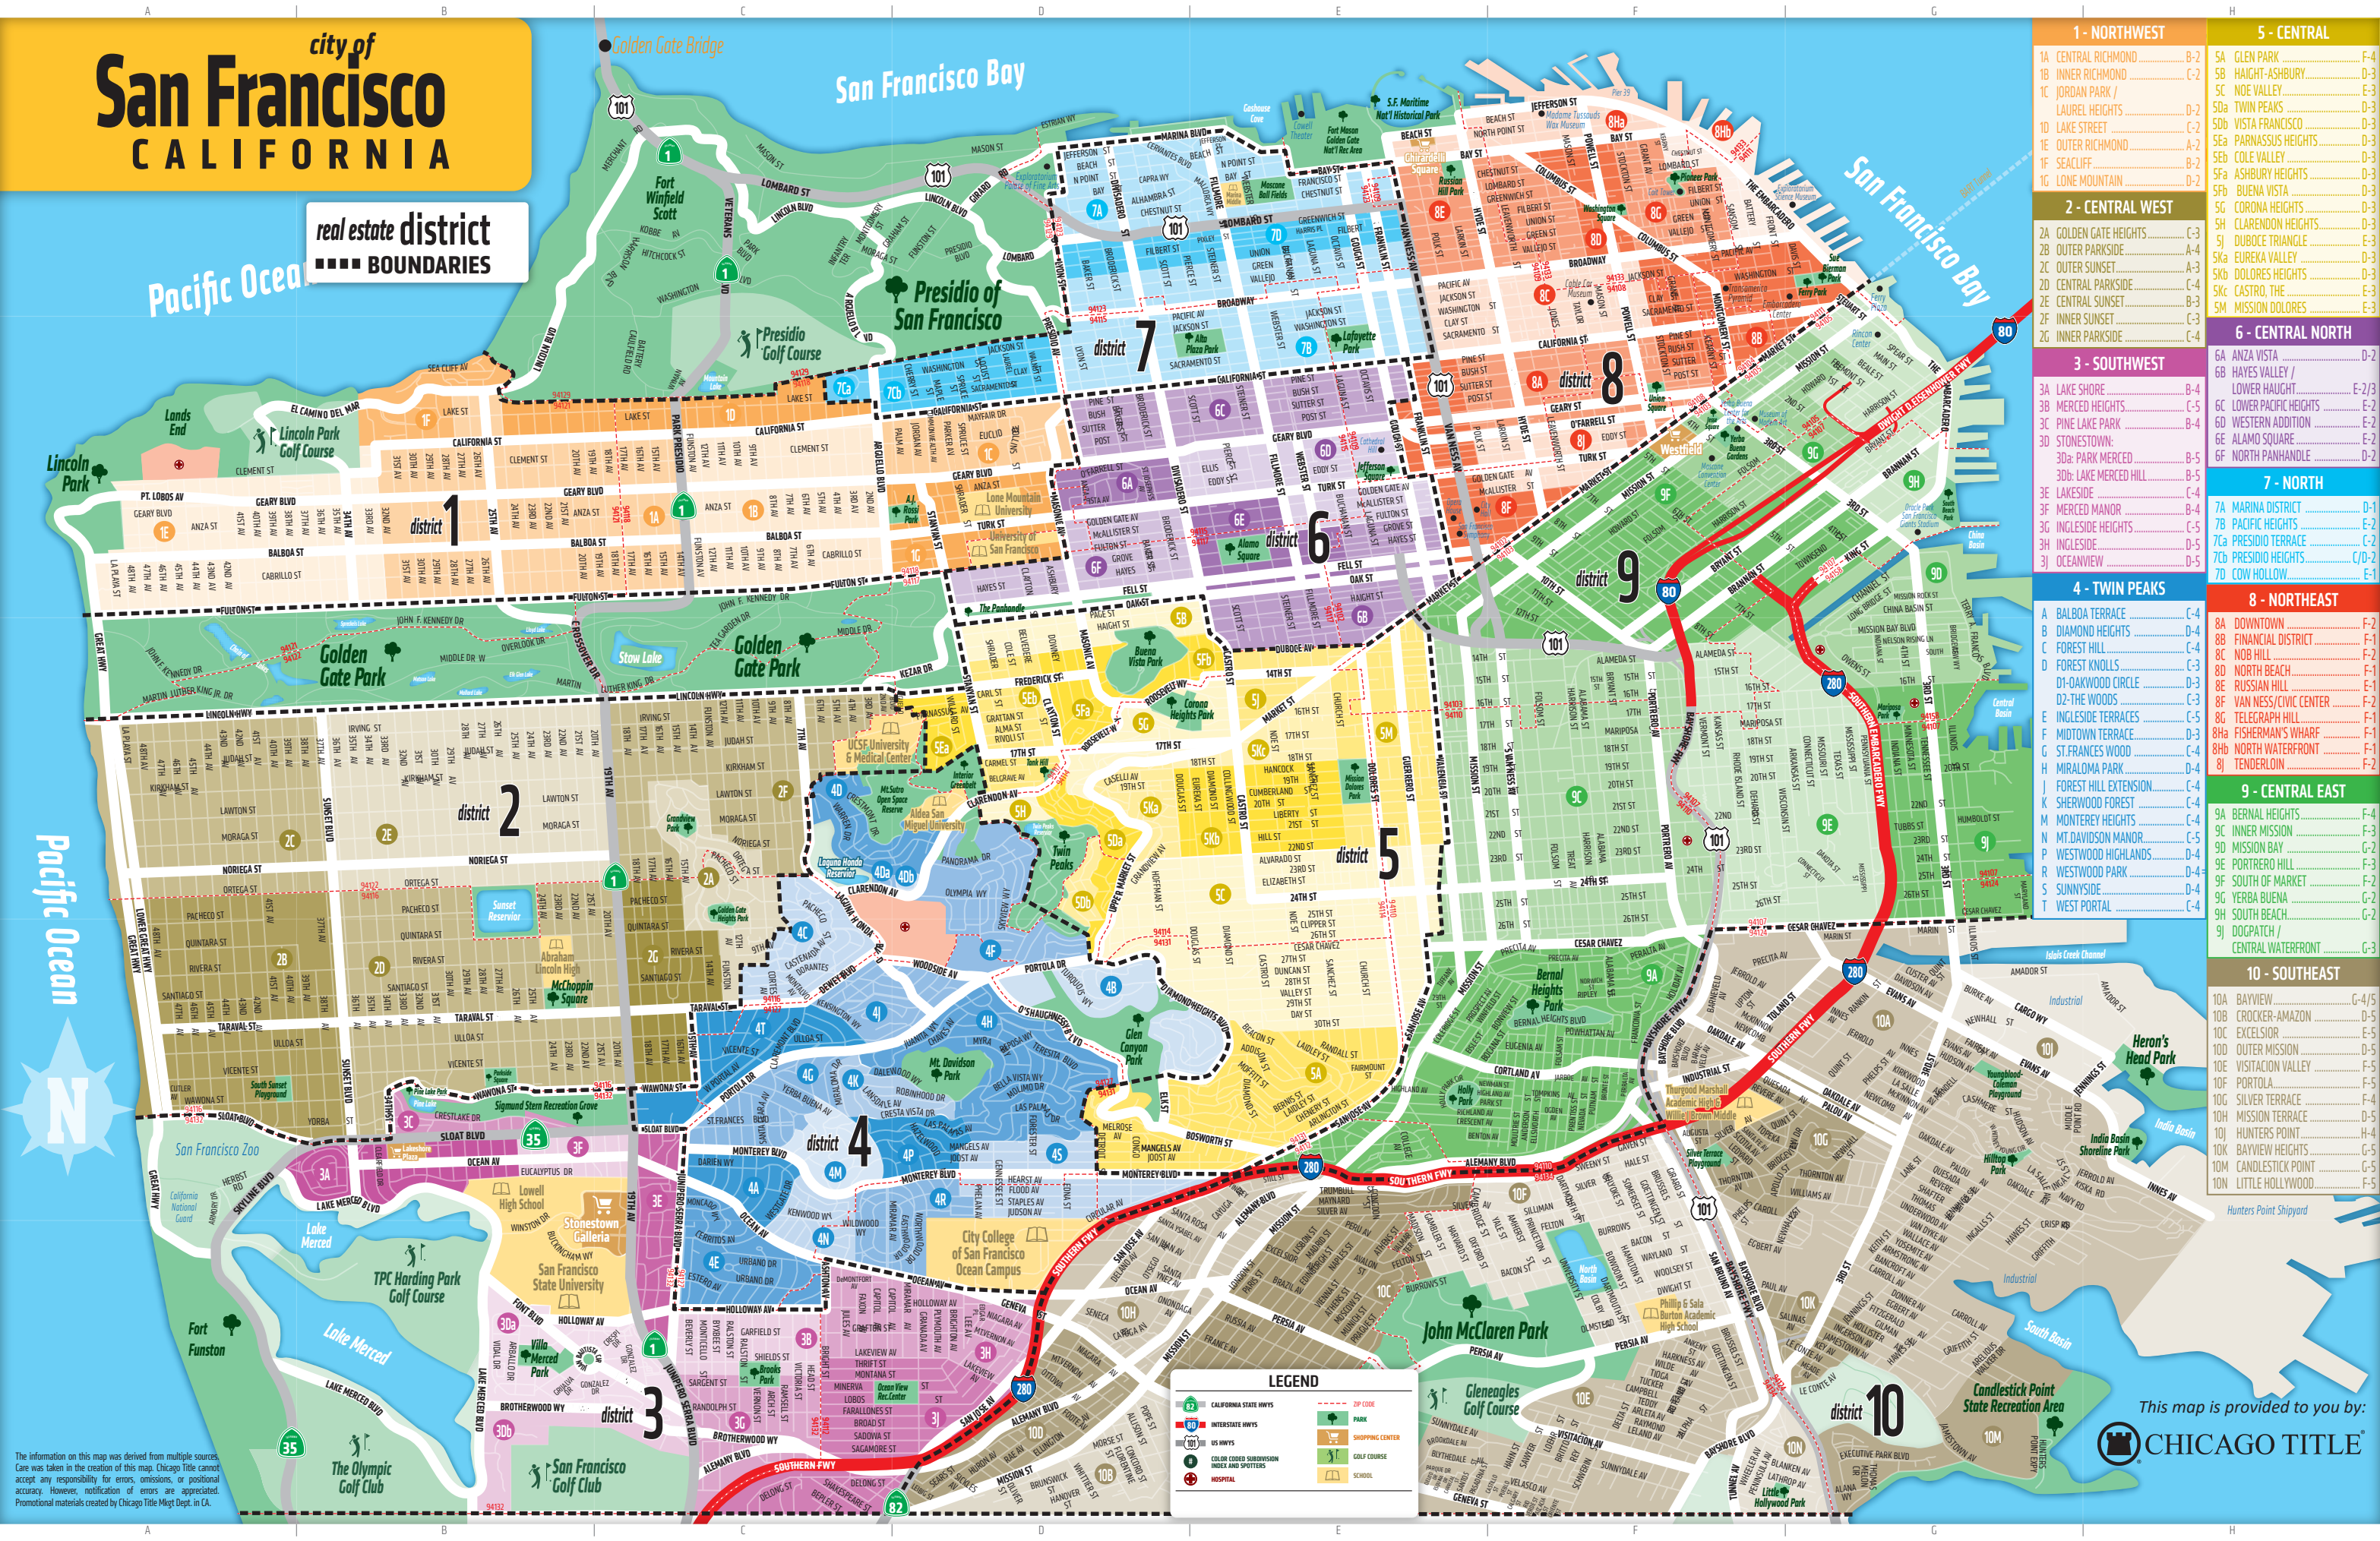

city of San Francisco CALIFORNIA

real estate district
■■■■ BOUNDARIES

1 - NORTHWEST		5 - CENTRAL			
1A	CENTRAL RICHMOND	B-2	5A	GLEN PARK	F-4
1B	INNER RICHMOND	C-2	5B	HAIGHT-ASHBURY	D-3
1C	JORDAN PARK / LAUREL HEIGHTS	D-2	5C	NOE VALLEY	E-3
1D	LAKE STREET	A-2	5D	TWIN PEAKS	D-3
1E	OUTER RICHMOND	C-2	5E	VISTA FRANCISCO	D-3
1F	SEACLIFF	B-2	5F	PARNASSUS HEIGHTS	D-3
1G	LONE MOUNTAIN	D-2	5G	COLE VALLEY	D-3
			5H	ASHBURY HEIGHTS	D-3
			5I	BUENA VISTA	D-3
			5J	CORONA HEIGHTS	D-3
			5K	CLARENDON HEIGHTS	D-3
			5L	DOBBOE TRIANGLE	E-3
			5M	EUREKA VALLEY	D-3
			5N	DOLORES HEIGHTS	D-3
			5O	CASTRO, THE	E-3
			5P	MISSION DOLORES	E-3

2 - CENTRAL WEST		6 - CENTRAL NORTH			
2A	GOLDEN GATE HEIGHTS	C-3	6A	ANZA VISTA	D-2
2B	OUTER PARKSIDE	A-4	6B	HAYES VALLEY / LOWER HAUGHT	E-2/3
2C	OUTER SUNSET	A-3	6C	WESTERN PACIFIC HEIGHTS	E-2
2D	CENTRAL PARKSIDE	C-4	6D	WESTERN ADDITION	E-2
2E	CENTRAL SUNSET	B-3	6E	ALAMO SQUARE	E-2
2F	INNER SUNSET	C-3	6F	NORTH PANHANDLE	D-2
2G	INNER PARKSIDE	C-4			

3 - SOUTHWEST		7 - NORTH			
3A	LAKE SHORE	B-4	7A	MARINA DISTRICT	D-1
3B	MERCED HEIGHTS	C-5	7B	PACIFIC HEIGHTS	E-2
3C	PINE LAKE PARK	B-4	7C	PRESIDIO TERRACE	C-2
3D	STONETOWN	B-5	7D	PRESIDIO HEIGHTS	C/D-2
3E	30A: PARK MERCED	B-5	7E	COW HOLLOW	E-1
3F	30B: LAKE MERCED HILL	B-5			
3G	LAKESIDE	C-4			
3H	MERCED MANOR	B-4			
3I	INGLESIDE HEIGHTS	C-5			
3J	INGLESIDE	D-5			
3K	OCEANVIEW	D-5			

4 - TWIN PEAKS		8 - NORTHEAST			
A	BALBOA TERRACE	C-4	8A	DOWNTOWN	F-2
B	DIAMOND HEIGHTS	D-4	8B	FINANCIAL DISTRICT	F-1
C	CORNER HILL	C-4	8C	NOB HILL	F-2
D	FOREST KNOLLS	C-3	8D	NORTH BEACH	F-1
E	INGLESIDE TERRACES	C-5	8E	RUSSIAN HILL	E-1
F	MIDTOWN TERRACE	D-3	8F	VAN NESS/CIVIC CENTER	F-2
G	ST. FRANCIS WOOD	C-4	8G	TELEGRAPH HILL	F-1
H	MIRALOMA PARK	D-4	8H	FISHERMAN'S WHARF	F-1
J	FOREST HILL EXTENSION	C-4	8I	NORTH WATERFRONT	F-1
K	SHERWOOD FOREST	C-4			
L	MONTEREY HEIGHTS	C-4			
M	MT. DAVIDSON MANOR	C-5			
N	WESTWOOD HIGHLANDS	D-4			
P	WESTWOOD PARK	D-4			
R	SUNNYSIDE	D-4			
S	TWIN PORTAL	C-4			

9 - CENTRAL EAST		
9A	BERNAL HEIGHTS	F-4
9C	INNER MISSION	F-3
9D	MISSION BAY	G-2
9E	PORTRETO HILL	F-3
9F	SOUTH OF MARKET	F-2
9G	YERBA BUENA	G-2
9H	SOUTH BEACH	G-2
9J	DOGPATCH / CENTRAL WATERFRONT	G-3

10 - SOUTHEAST		
10A	BAYVIEW	G-4/5
10B	CROCKER-AMAZON	D-5
10C	EXCELSIOR	E-5
10D	OUTER MISSION	D-5
10E	VISITATION VALLEY	F-5
10F	PORTOLA	F-5
10G	SILVER TERRACE	F-4
10H	MISSION TERRACE	D-5
10I	HUNTERS POINT	H-4
10K	BAYVIEW HEIGHTS	G-5
10M	CANDLESTICK POINT	G-5
10N	LITTLE HOLLYWOOD	F-5

LEGEND

- California State Highways
- Interstate Highways
- US Highways
- Color Codes: Division Index and Spotters
- Hospital
- Park
- Shopping Center
- Golf Course
- School

This map is provided to you by:
CHICAGO TITLE