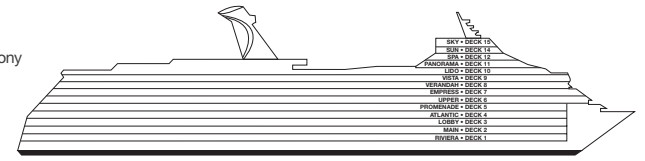

ACCOMMODATIONS SYMBOL LEGEND

- ▲ Twin Bed and Single Sofa Bed
- ★ 2 Twin Beds (convert to King) and Single Sofa Bed
- 2 Twin Beds (convert to King) and 1 Upper Pullman
- ◐ 2 Twin Beds (convert to King) and 2 Upper Pullmans
- 2 Twin Beds (convert to King), Single Sofa Bed and 1 Upper Pullman
- † 2 Twin Beds (convert to King) and Double Sofa Bed
- ▼ 2 Twin Beds (convert to King), Single Sofa Bed and 2 Upper Pullmans. Beds do not convert to King when both Upper Pullmans in use.
- ◆ Stateroom with 2 Porthole Windows
- ◁ Connecting staterooms (ideal for families and groups of friends)
- ✳ Twin Beds do not convert to a King Bed.
- U Unisex Wheelchair Accessible Restroom
- IS Junior Suites with obstructed views: 9205, 9206.
- ⊘ All accommodations are non-smoking.

Gross Tonnage: 130,000 Length: 1,004 Feet Beam: 122 Feet
 Cruising Speed: 20 Knots Guest Capacity: 3,690 (Double Occupancy)
 Total Staff: 1,386 Registry: Panama

Spa accommodations include private access, special amenities and priority reservations at the Cloud 9 Spa.