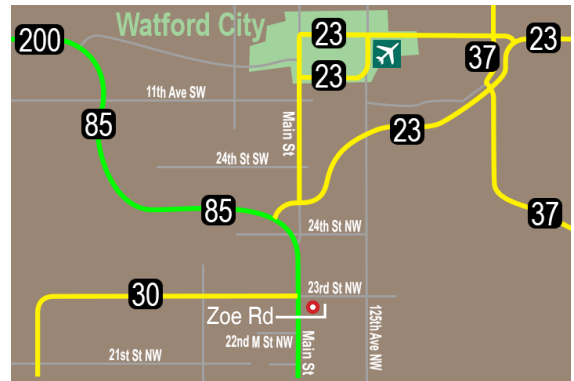

12575 Zoe Road  
Watford City, ND 58854

Housing is "Now Available" in Watford City, at M&M Park. RV and mobile home park located on 7.5 acres in North Dakota.

Our Cherokee Trailers offer full kitchen, shower, 2 bedrooms, queen size beds, and Flat Screen TV with Dish Satellite.

- Family & Pet Friendly
- Playground
- Dish Satellite
- Laundromat
- Shower Facilities

12575 Zoe Road  
Watford City, ND 58854

Gary L. Pinkston  
(Owner)

☎ 415-264-3621  
mpfinancial@sbcglobal.net

Geo Torres  
(Leasing)