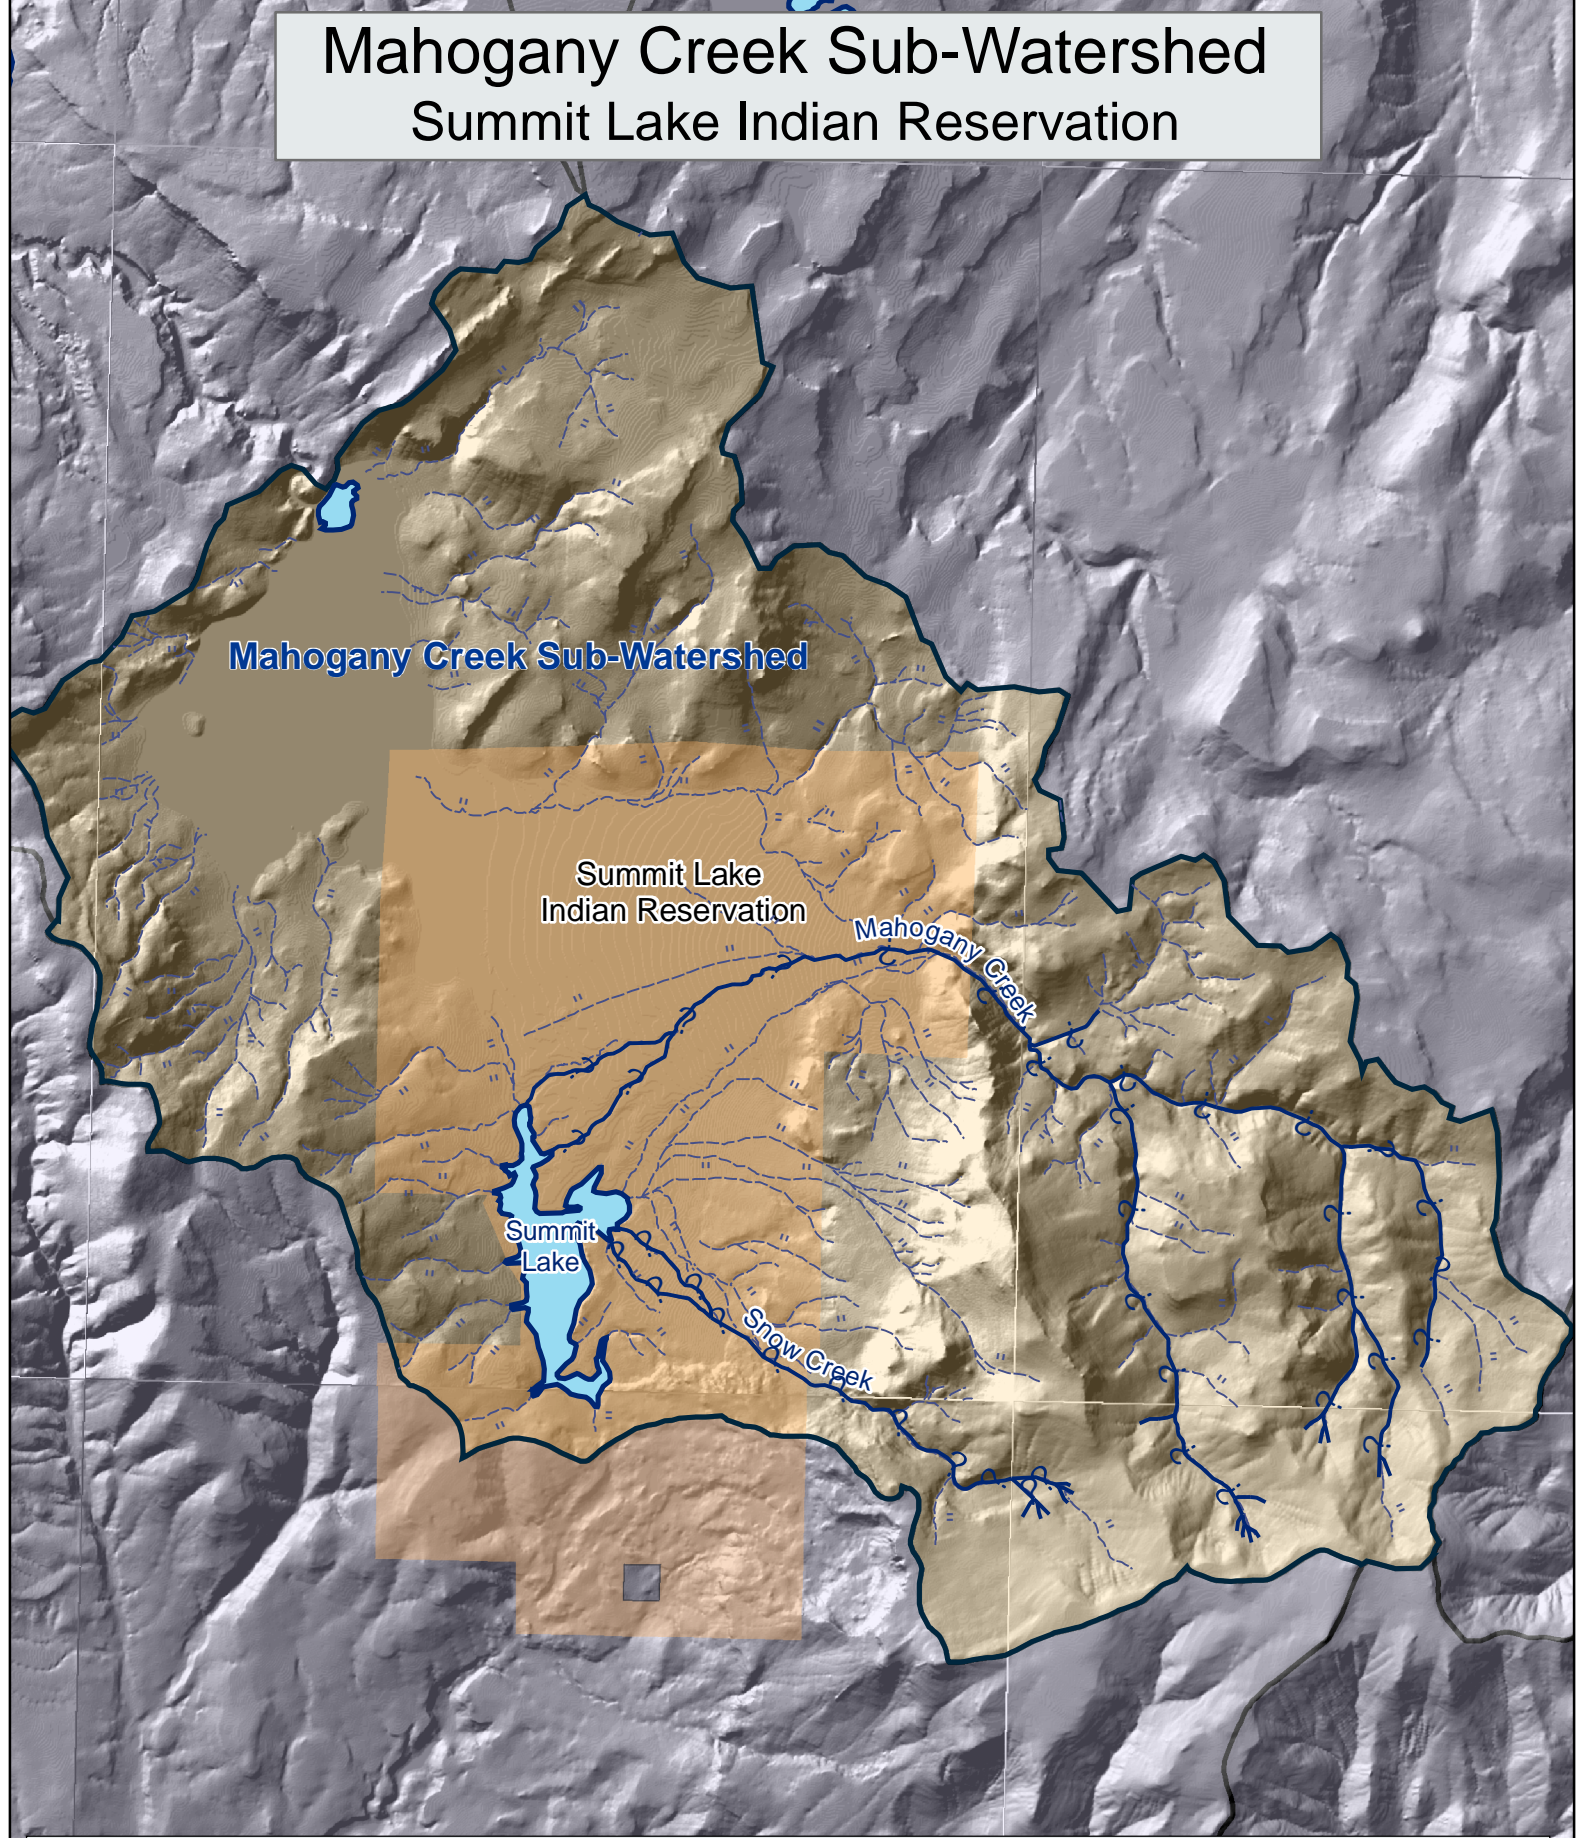

Mahogany Creek Sub-Watershed Summit Lake Indian Reservation

4

- Perennial Creek
- - - Drainage
- Sub Watershed Boundary
- ↷ Flow Direction
- Water
- Mahogany Creek Sub Watershed
- Summit Lake Indian Reservation