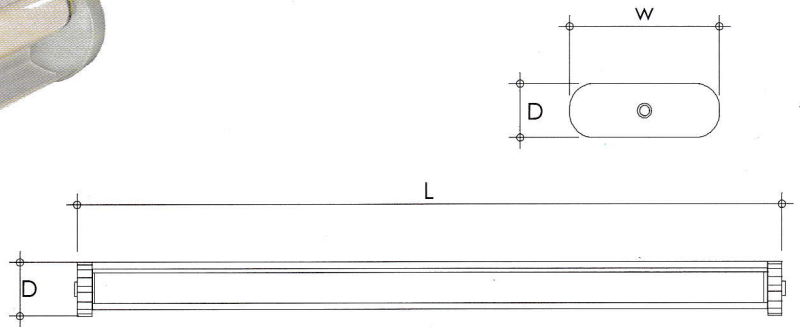

MODEL NO.	WATTS	L	W	H
AP 2252	2 / 20	24" (610mm)	7 1/2" (190.5mm)	3 3/8" (86mm)
AP 2255	2 / 40	48" (1.2192m)	7 1/2" (190.5mm)	3 3/8" (86mm)

DIFFUSER TYPE FLUORESCENT BASE

Without tube, ballast, starter and lamp holder with acrylic diffuser.
Available in white and prismatic.

MODEL NO.	WATTS	L	W	H
AP 2250	1 / 20	24" (610mm)	4 1/2" (114mm)	4 1/4" (108mm)
AP 2251	1 / 40	48" (1.2192m)	4 1/2" (114mm)	4 1/4" (108mm)

AMCO GRACE TYPE FLUORESCENT BASE

MODEL NO.	WATTS	L	W	D
AP 1201	2 / 20	24" (610mm)	8" (203.2mm)	3 1/2" (88.9mm)
AP 1202	2 / 40	48" (1219.2mm)	8" (203.2mm)	3 1/2" (88.9mm)