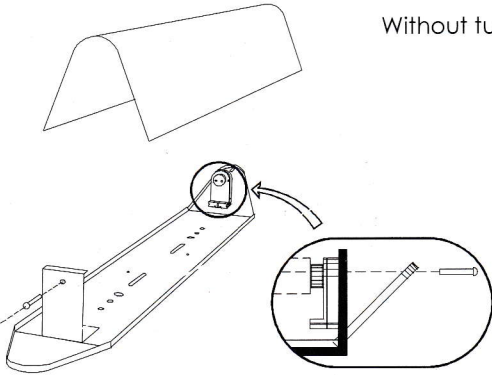

MODEL NO.	WATTS	L	W	H
AP 2252	2 / 20	24" (610mm)	7 1/2" (190.5mm)	3 3/8" (86mm)
AP 2255	2 / 40	48" (1.2192m)	7 1/2" (190.5mm)	3 3/8" (86mm)

DIFFUSER TYPE FLUORESCENT BASE

Without tube, ballast, starter and lamp holder with acrylic diffuser.
Available in white and prismatic.