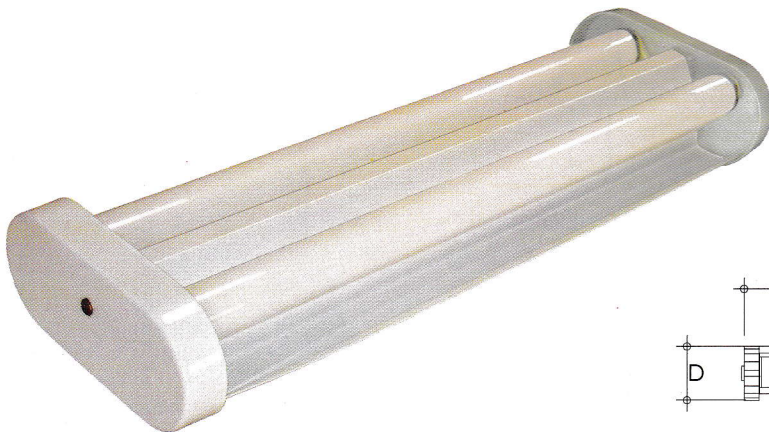

AMCO DIFFUSER TYPE FLUORESCENT BASE

AVAILABLE IN OPAL WHITE & PRISMATIC ACRYLIC

DIFFUSER TYPE FLUORESCENT BASE

Without tube, ballast, starter and lamp holder with acrylic diffuser
Available in white and prismatic.

MODEL NO.	WATTS	L	W	H
AP 2252	2 / 20	24" (610mm)	7 1/2" (190.5mm)	3 3/8" (86mm)
AP 2255	2 / 40	48" (1.2192m)	7 1/2" (190.5mm)	3 3/8" (86mm)

DIFFUSER TYPE FLUORESCENT BASE

Without tube, ballast, starter and lamp holder with acrylic diffuser.
Available in white and prismatic.

MODEL NO.	WATTS	L	W	H
AP 2250	1 / 20	24" (610mm)	4 1/2" (114mm)	4 1/4" (108mm)
AP 2251	1 / 40	48" (1.2192m)	4 1/2" (114mm)	4 1/4" (108mm)

AMCO GRACE TYPE FLUORESCENT BASE

MODEL NO.	WATTS	L	W	D
AP 1201	2 / 20	24" (610mm)	8" (203.2mm)	3 1/2" (88.9mm)
AP 1202	2 / 40	48" (1219.2mm)	8" (203.2mm)	3 1/2" (88.9mm)