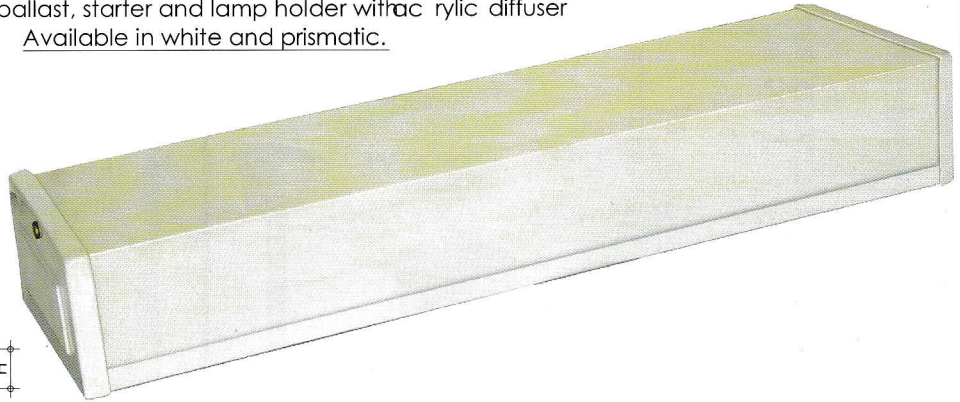

AMCO DIFFUSER TYPE FLUORESCENT BASE

AVAILABLE IN OPAL WHITE & PRISMATIC ACRYLIC

DIFFUSER TYPE FLUORESCENT BASE

Without tube, ballast, starter and lamp holder with acrylic diffuser
Available in white and prismatic.

MODEL NO.	WATTS	L	W	H
AP 2252	2 / 20	24" (610mm)	7 1/2" (190.5mm)	3 3/8" (86mm)
AP 2255	2 / 40	48" (1.2192m)	7 1/2" (190.5mm)	3 3/8" (86mm)

DIFFUSER TYPE FLUORESCENT BASE

Without tube, ballast, starter and lamp holder with acrylic diffuser.
Available in white and prismatic.

MODEL NO.	WATTS	L	W	H
AP 2250	1 / 20	24" (610mm)	4 1/2" (114mm)	4 1/4" (108mm)
AP 2251	1 / 40	48" (1.2192m)	4 1/2" (114mm)	4 1/4" (108mm)

AMCO GRACE TYPE FLUORESCENT BASE

MODEL NO.	WATTS	L	W	D
AP 1201	2 / 20	24" (610mm)	8" (203.2mm)	3 1/2" (88.9mm)
AP 1202	2 / 40	48" (1219.2mm)	8" (203.2mm)	3 1/2" (88.9mm)