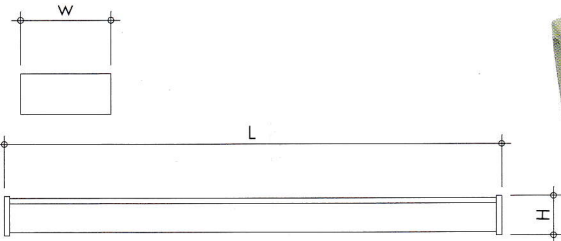

MODEL NO.	WATTS	L	W	H
AP 2252	2 / 20	24" (610mm)	7 1/2" (190.5mm)	3 3/8" (86mm)
AP 2255	2 / 40	48" (1.2192m)	7 1/2" (190.5mm)	3 3/8" (86mm)

DIFFUSER TYPE FLUORESCENT BASE

Without tube, ballast, starter and lamp holder with acrylic diffuser.
Available in white and prismatic.

MODEL NO.	WATTS	L	W	H
AP 2250	1 / 20	24" (610mm)	4 1/2" (114mm)	4 1/4" (108mm)
AP 2251	1 / 40	48" (1.2192m)	4 1/2" (114mm)	4 1/4" (108mm)

AMCO GRACE TYPE FLUORESCENT BASE

MODEL NO.	WATTS	L	W	D
AP 1201	2 / 20	24" (610mm)	8" (203.2mm)	3 1/2" (88.9mm)
AP 1202	2 / 40	48" (1219.2mm)	8" (203.2mm)	3 1/2" (88.9mm)