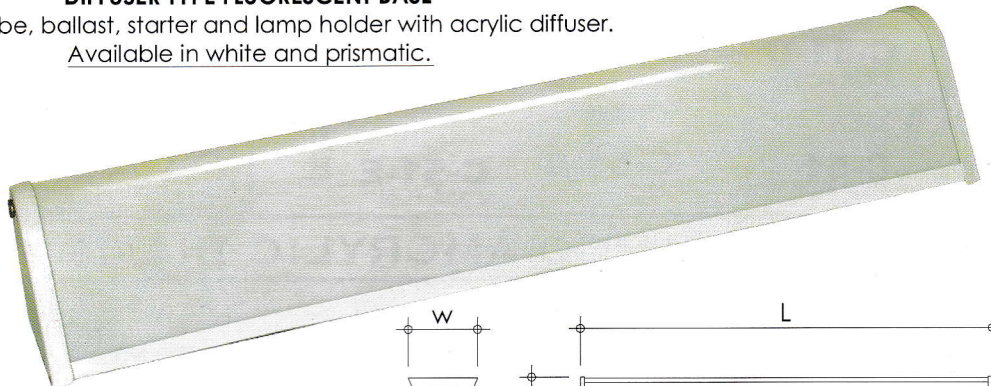

AMCO DIFFUSER TYPE FLUORESCENT BASE

AVAILABLE IN OPAL WHITE & PRISMATIC ACRYLIC

DIFFUSER TYPE FLUORESCENT BASE

Without tube, ballast, starter and lamp holder with acrylic diffuser
Available in white and prismatic.

MODEL NO.	WATTS	L	W	H
AP 2252	2 / 20	24" (610mm)	7 1/2" (190.5mm)	3 3/8" (86mm)
AP 2255	2 / 40	48" (1.2192m)	7 1/2" (190.5mm)	3 3/8" (86mm)

DIFFUSER TYPE FLUORESCENT BASE

Without tube, ballast, starter and lamp holder with acrylic diffuser.
Available in white and prismatic.

MODEL NO.	WATTS	L	W	H
AP 2250	1 / 20	24" (610mm)	4 1/2" (114mm)	4 1/4" (108mm)
AP 2251	1 / 40	48" (1.2192m)	4 1/2" (114mm)	4 1/4" (108mm)

AMCO GRACE TYPE FLUORESCENT BASE

MODEL NO.	WATTS	L	W	D
AP 1201	2 / 20	24" (610mm)	8" (203.2mm)	3 1/2" (88.9mm)
AP 1202	2 / 40	48" (1219.2mm)	8" (203.2mm)	3 1/2" (88.9mm)