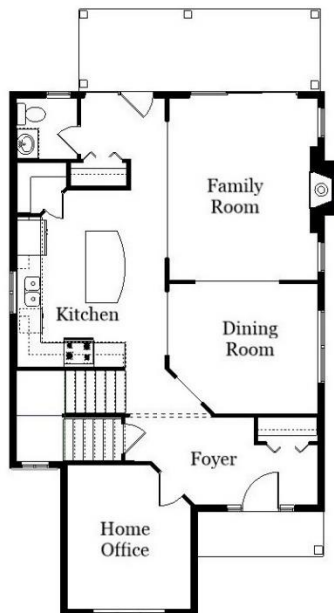

Your Land Your Style Your Home Your Way

Design + Build = Your Best Value

Value Engineered for Unique Affordability

In Town 4044 D-LS
2035 Sq. Ft.

Copyright © 2019 Kraus Design Build
All Rights Reserved

The **Kraus** Company
DESIGN BUILD