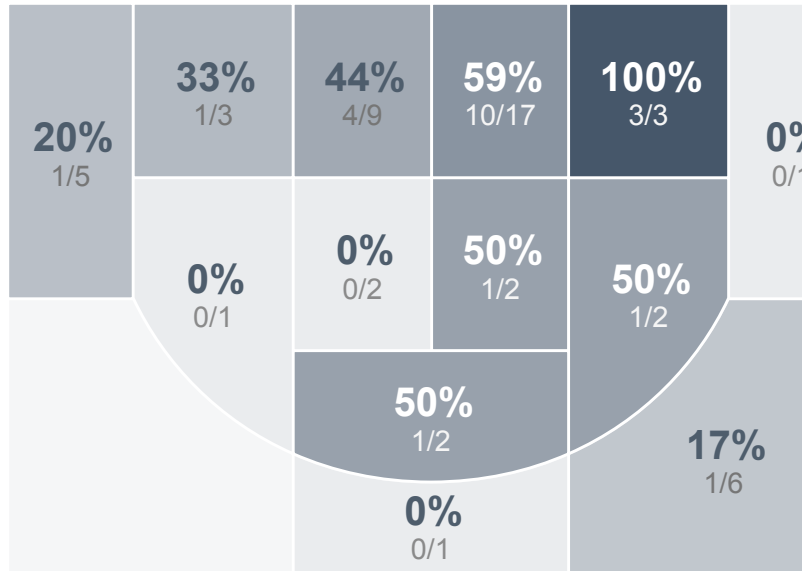

Team Stats

	DHS	WCHS
FG Made/Attempted	23/54	16/48
Field Goal %	42.6%	33.3%
Effective Field Goal %	44.4%	37.5%
2FG Made/Attempted	21/41	12/30
2FG %	51.2%	40.0%
3FG Made/Attempted	2/13	4/18
3FG %	15.4%	22.2%
FT Made/Attempted	7/20	6/16
Free Throw %	35.0%	37.5%
Points Per Possession	0.71	0.51
Transition Points	6	5
Points Off Turnovers	27	12
Second Chance Points	9	0
Points in the Paint	30	20
Offensive Rebounds	11	7
Defense Rebounds	26	26
Assists	11	11
Deflections	5	3
Steals	19	8
Blocks	0	0
Turnovers	25	33
Personal Fouls	14	17
Charges Taken	0	0

Dickinson