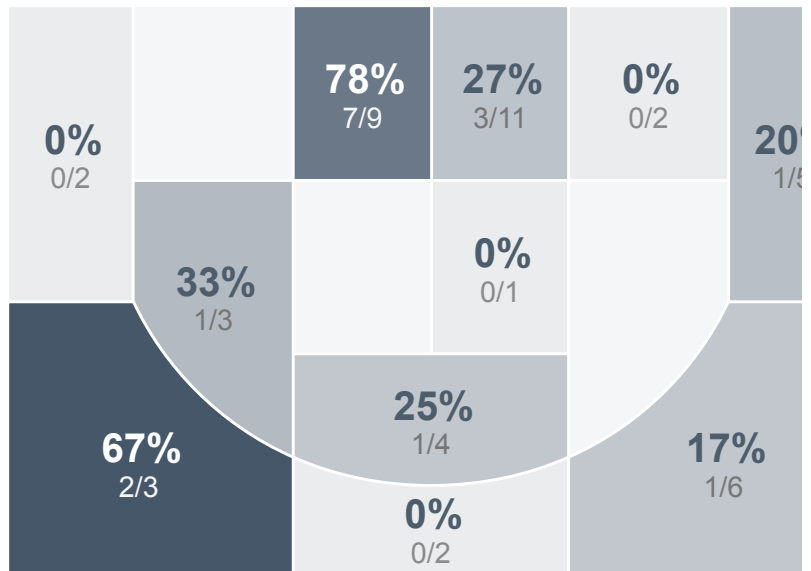

Watford City High School