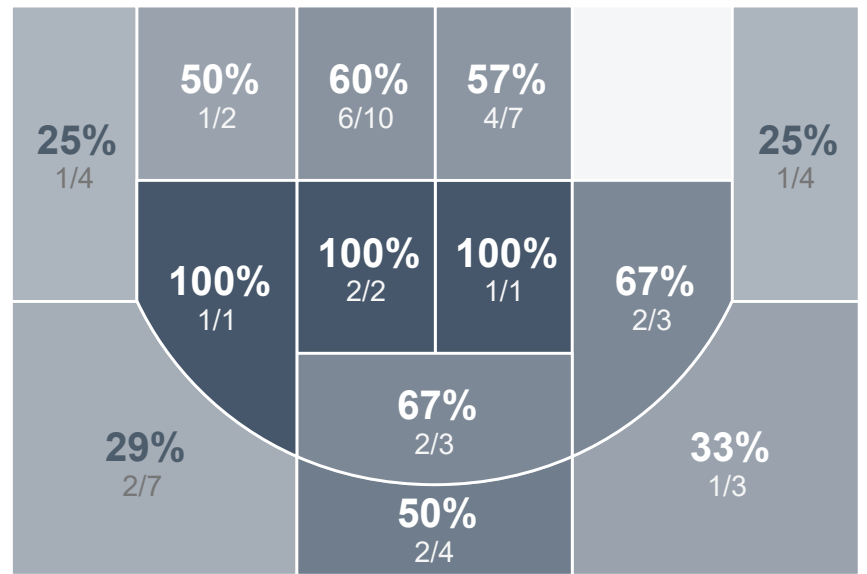

Girls Varsity Basketball