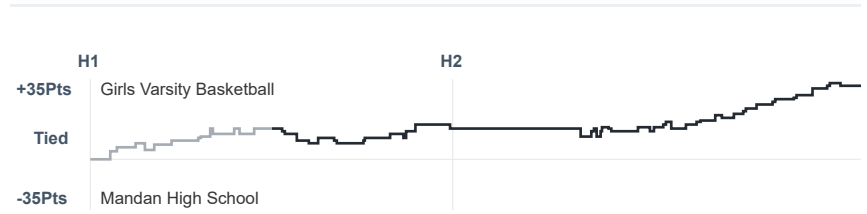

Box Score Report

BHS vs Mandan - Feb 14, 2023 - W 78-46

Period Stats

Team	1	2	Final
BHS	32	46	78
MHS	19	27	46

Run Graph

Team Stats

	BHS	MHS
Field Goal %	51.0%	31.1%
Effective Field Goal %	57.8%	37.8%
2FG Made/Attempted	19/29	8/24
2FG%	65.5%	33.3%
3FG Made/Attempted	7/22	6/21
3FG%	31.8%	28.6%
FT Made/Attempted	19/19	12/17
Free Throw Percentage	100.0%	70.6%
Points Per Possession	1.22	0.72
Transition Points	10	2
Points Off Turnovers	28	2
Second Chance Points	12	6
Points in the Paint	26	16
Offensive Rebounds	7	12
Defense Rebounds	23	18
Assists	12	8
Deflections	11	5
Steals	7	5
Blocks	4	2
Turnovers	11	23
Personal Fouls	18	19
Charges Taken	3	1