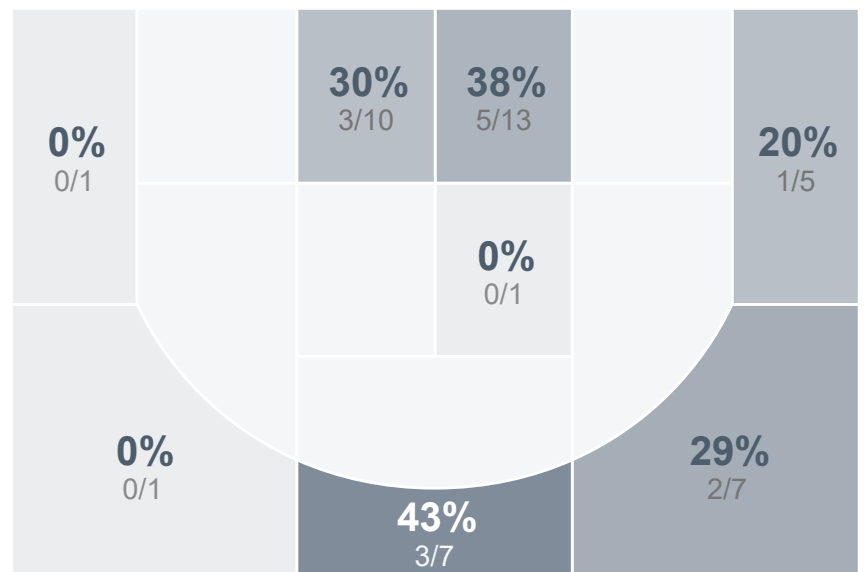

Mandan High School