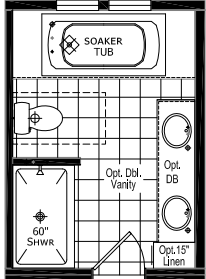

PONDEROSA

68'-0"

26'-8"

Optional 3 Windows

68 Version - 3 Bedrooms & 2 Bath w/ Front Laundry, Standard Kitchen and M. Bath