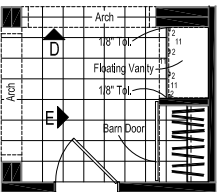

PONDEROSA

68'-0"

26'-8"

Optional 3 Windows

68 Version - 3 Bedrooms & 2 Bath w/ Front Laundry, Standard Kitchen and M. Bath