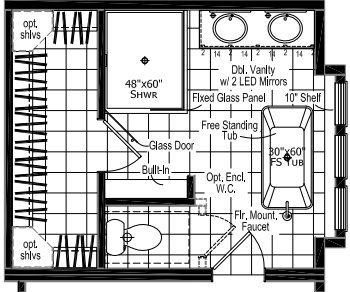

PONDEROSA

68'-0"

26'-8"

Optional 3 Windows

68 Version - 3 Bedrooms & 2 Bath w/ Front Laundry, Standard Kitchen and M. Bath