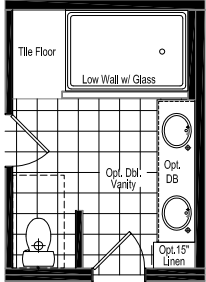

PONDEROSA

68'-0"

26'-8"

Optional 3 Windows

68 Version - 3 Bedrooms & 2 Bath w/ Front Laundry, Standard Kitchen and M. Bath