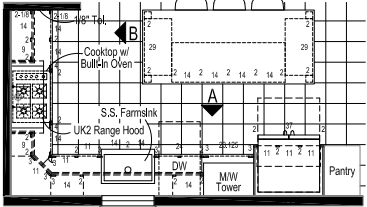

PONDEROSA

68'-0"

26'-8"

Optional 3 Windows

68 Version - 3 Bedrooms & 2 Bath w/ Front Laundry, Standard Kitchen and M. Bath