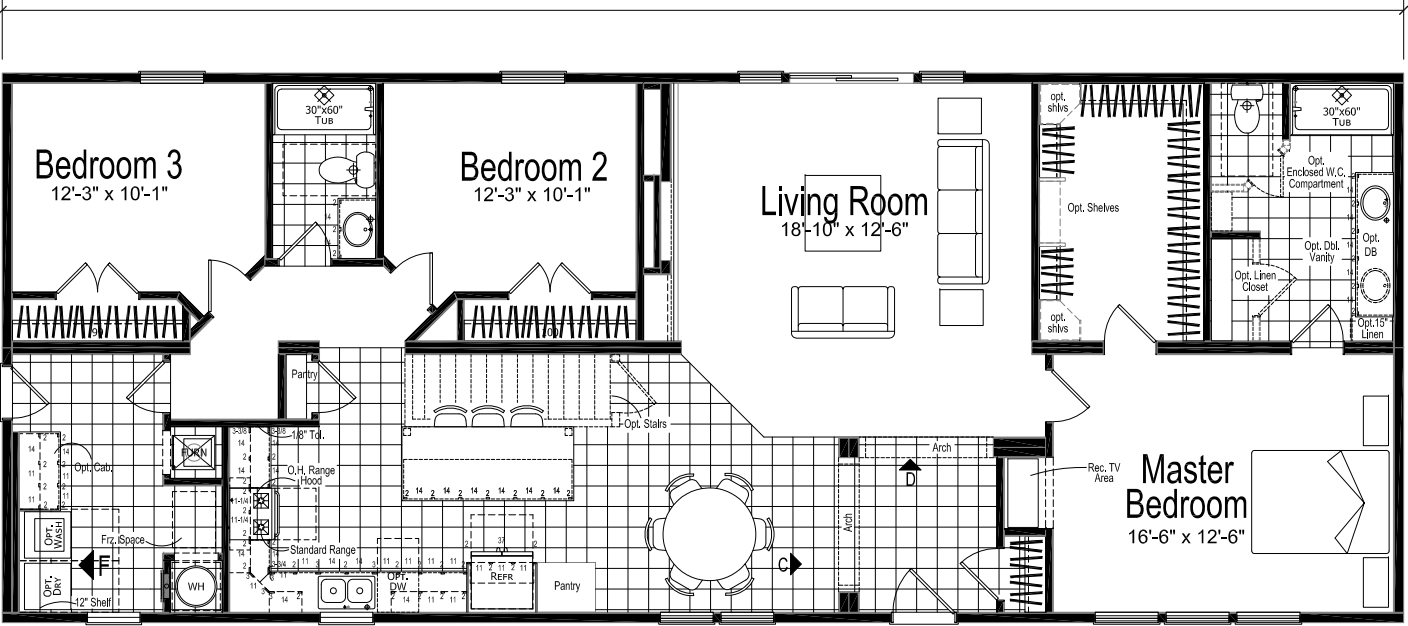

PONDEROSA

68'-0"

26'-8"

Optional 3 Windows

68 Version - 3 Bedrooms & 2 Bath w/ Front Laundry, Standard Kitchen and M. Bath