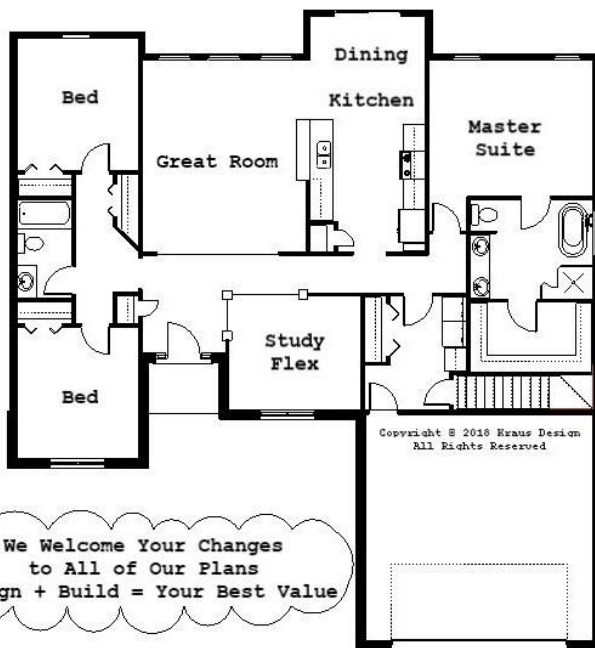

Your Land Your Style Your Home Your Way  
Design + Build = Your Best Value

We Welcome Your Changes  
to All of Our Plans  
Design + Build = Your Best Value

**KRAUS**  
DESIGN + BUILD  
248.494.1822

**The Valdosta**  
**1870 Sq.Ft.**

Copyright © 2018 Kraus Design  
All Rights Reserved