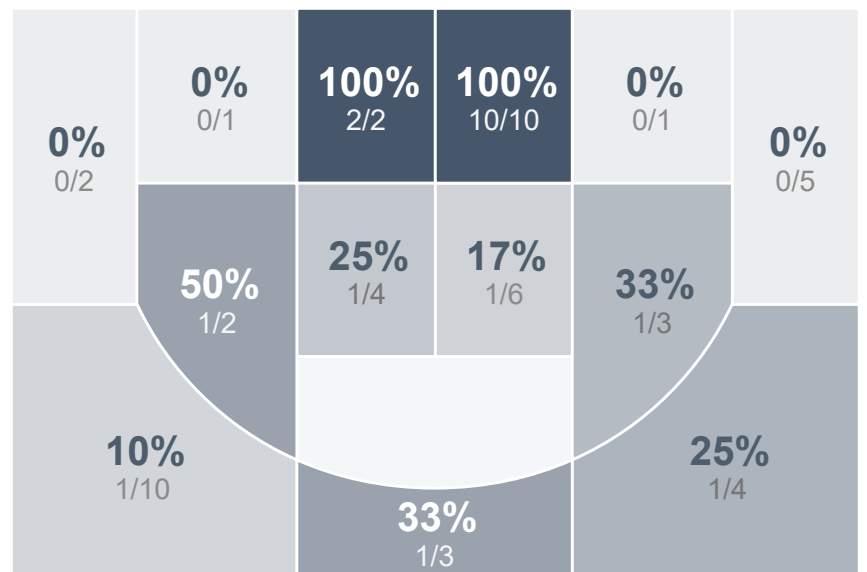

Watford City