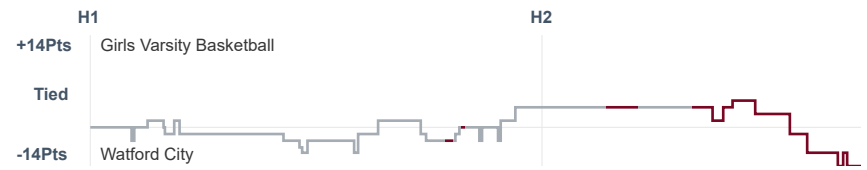

Box Score Report

MHS vs Watford City - Feb 16, 2021 - L 36-48

Period Stats

Team	1	2	Final
MHS	21	15	36
WCHS	18	30	48

Team Stats

	MHS	WCHS
Field Goal %	28.8%	35.8%
Effective Field Goal %	30.8%	38.7%
2FG Made/Attempted	13/33	16/29
2FG%	39.4%	55.2%
3FG Made/Attempted	2/19	3/24
3FG%	10.5%	12.5%
FT Made/Attempted	4/7	7/12
Free Throw Percentage	57.1%	58.3%
Points Per Possession	0.54	0.73
Transition Points	2	6
Points Off Turnovers	10	11
Second Chance Points	6	12
Points in the Paint	24	28
Offensive Rebounds	6	16
Defense Rebounds	20	32
Assists	5	14
Deflections	19	7
Steals	13	9
Blocks	1	2
Turnovers	17	23
Personal Fouls	14	10
Charges Taken	1	2

Run Graph

Girls Varsity Basketball

Watford City

Girls Varsity Basketball's Player Stats

Name	Pts	FG	3FG	FT	+/-	MINS	OREB	DREB	AST	DEFL	STL	BLK	TO	FOUL	CHG
#2 Maggie Fricke	9	4/14	1/2	0/0	- 11	28	2	0	2	1	3	0	4	2	1
#10 Avery Falcon	0	0/1	0/0	0/0	- 1	4	0	0	0	0	0	0	0	0	0
#13 Maya Aguilar	2	1/4	0/1	0/0	- 9	26	0	3	1	5	1	0	1	1	0
#14 Alexis Haider	2	1/5	0/3	0/0	- 9	22	0	2	1	2	0	0	3	2	0
#15 Kierra Orr	0	0/0	0/0	0/0	- 1	3	0	0	0	1	0	0	1	2	0
#21 Presley Bennett	0	0/3	0/2	0/0	- 9	11	0	3	0	1	2	0	1	0	0
#22 Avery Lunde	7	3/8	0/3	1/1	- 2	31	0	4	0	1	3	1	5	3	0
#23 Taury Hight	7	2/9	1/7	2/2	- 7	30	0	2	1	2	1	0	1	2	0
#25 Elsie Hardy	9	4/8	0/1	1/4	- 11	35	4	3	0	6	3	0	1	2	0