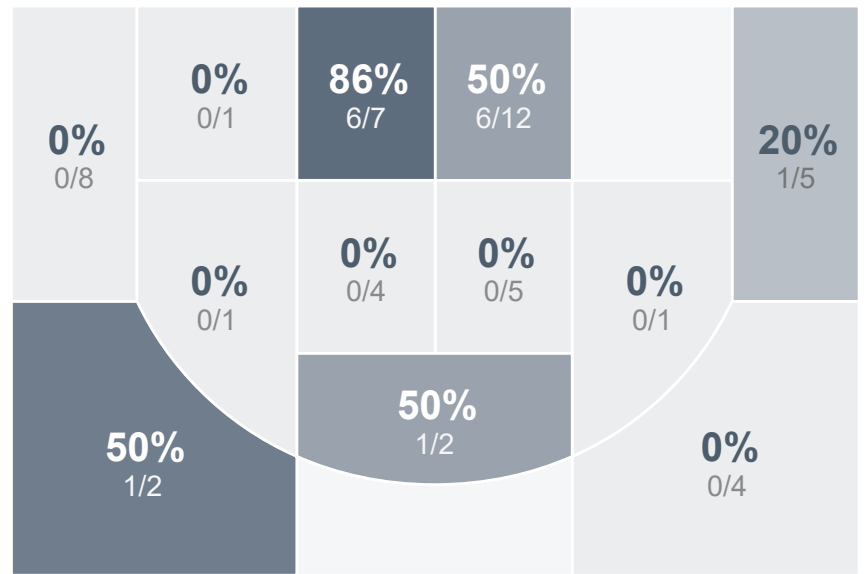

Girls Varsity Basketball