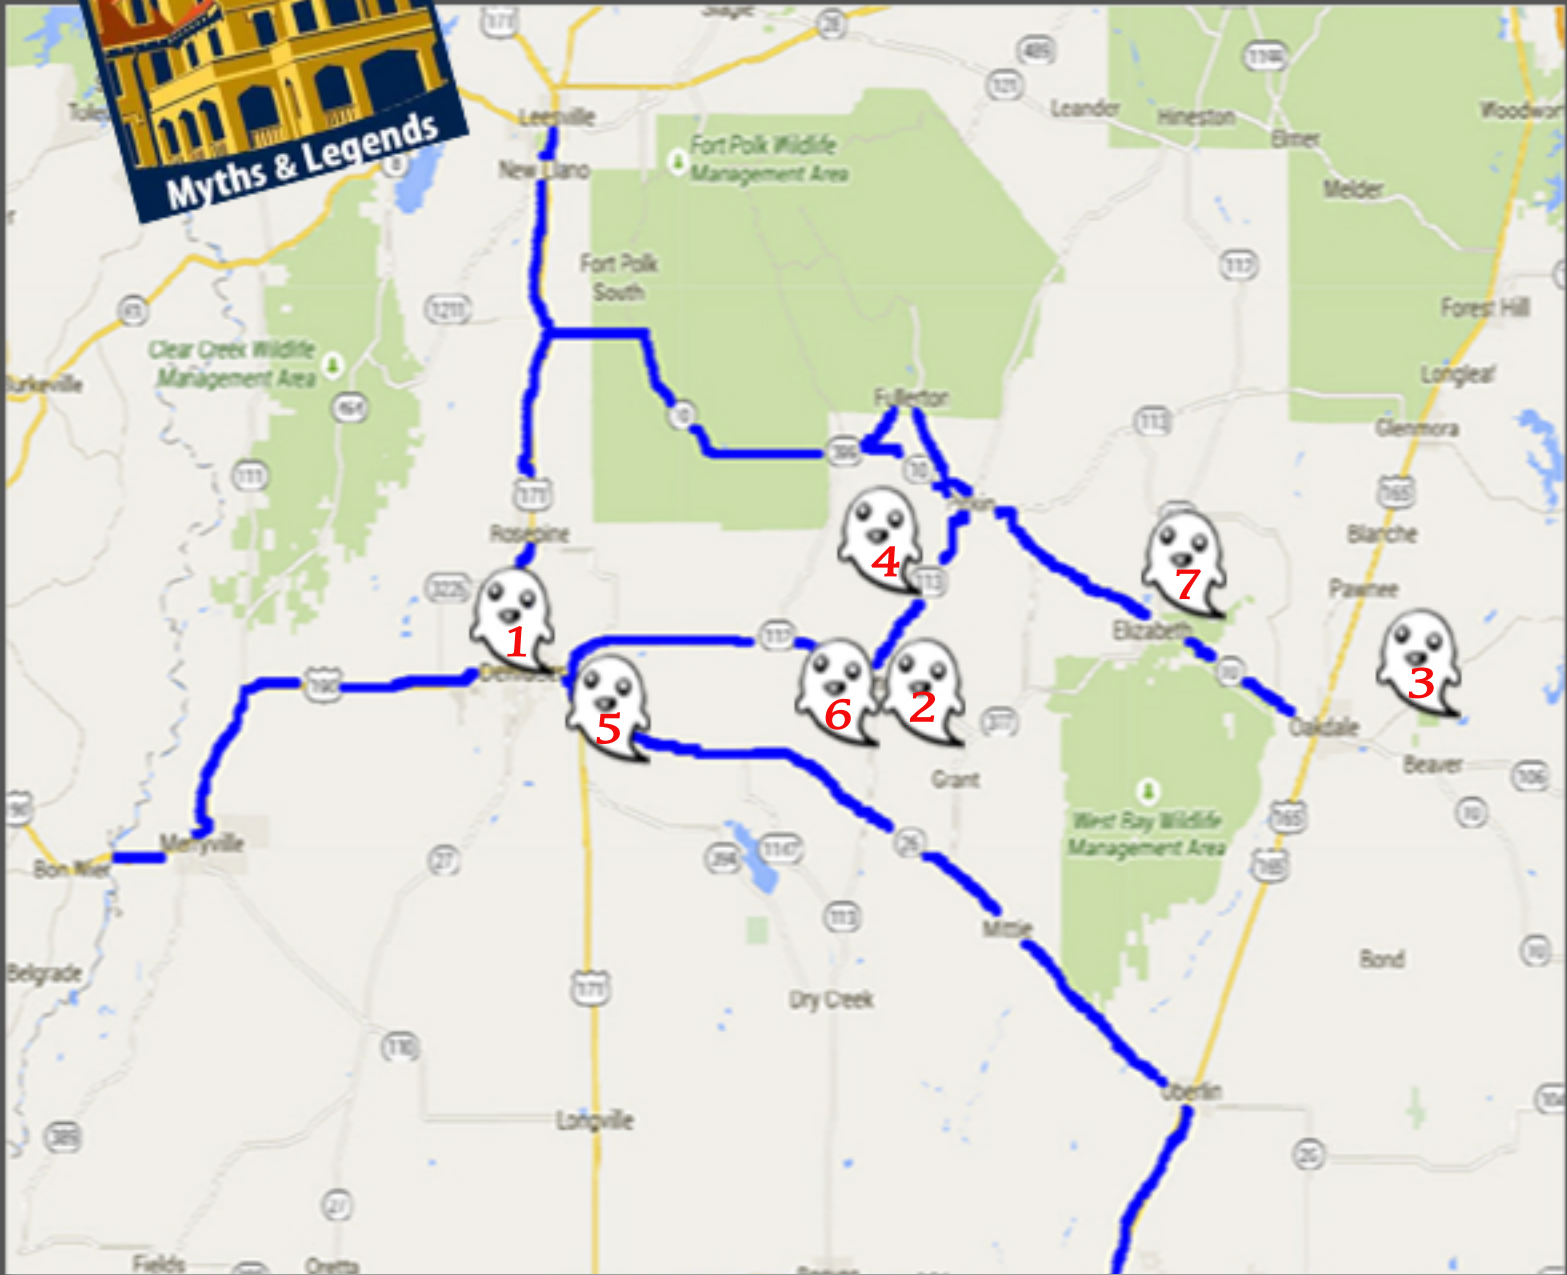

Ghostly Tales & Mysteries on the Myths & Legends Byway.

Travel the byway and stop at these select locations along the way to discover some of the ghostly haunts and mysterious legends that prevail in this region.

1. Gothic Hanging Jail

2. Old Campground

3. Cherry Wenchie

4. Talbert Pierson Cemetery

5. Pleasant Hill Cemetery

6. Old Hoy Cemetery

7. Elizabeth Town Hall