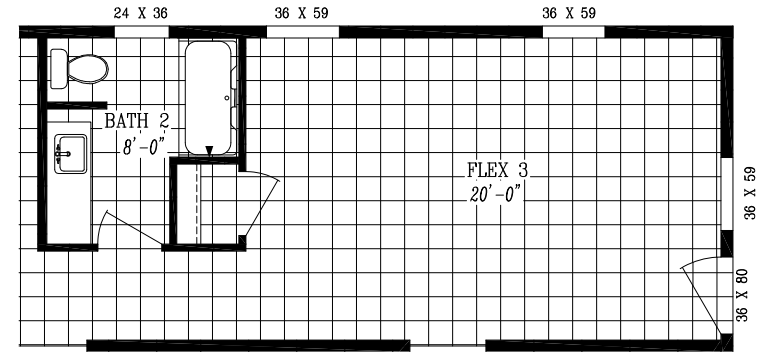

TEMPO
HEY JUDE
55TMP2872BH
26'-8" x 72'-0"
APPROX 1,920 SQ. FT.

OPT. EXTENDED FLEX ROOM.