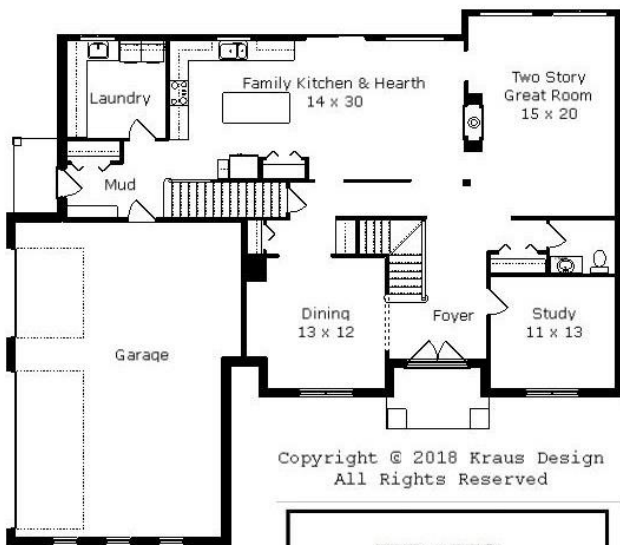

Your Land Your Style Your Home Your Way
Design + Build = Your Best Value

Copyright © 2018 Kraus Design
All Rights Reserved

KRAUS
DESIGN + BUILD
248-972-5549

The Virginia Contempo 35
3475 Sq. Ft.

Copyright © 2018 Kraus Design
All Rights Reserved