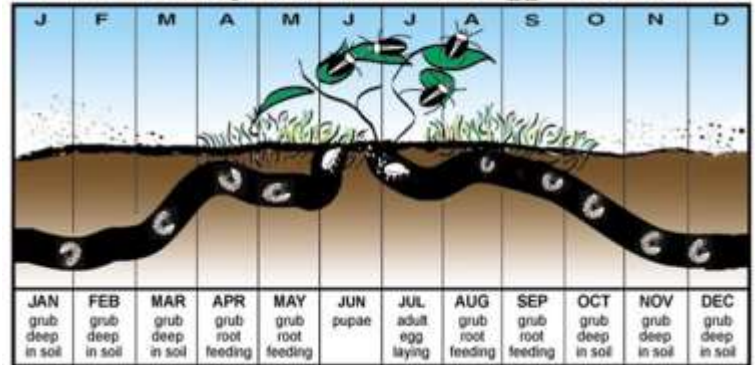

Full Sun:

- **Hohl's Park Mix** – Does best in full sun with moderate traffic.

Quick Green:

- **Hohl's Contractor Mix** – Does well in sun and shade for quick green up in out of the way spots

Shade:

- **EC Shady Place** – A mixture of Fescues, Kentucky Bluegrasses and Perennial Rye for a beautifully full lawn in the shade.

LIFE CYCLE OF THE JAPANESE BEETLE Grub to Japanese Beetle to Eggs to Grub

June is the last month to stop the grubs from turning into Japanese Beetles!

Get your Award w/Merit Grub Control Now! Apply now, to kill the grubs before transforming into Japanese Beetles; and again in August through the end of September to kill the eggs and grubs.

Apply anytime the grass is shown in the picture above.

Food Plot 101: Summer Annuals – 94 MS Forage Sorghum AKA: Egyptian Wheat

If you are looking for a tall, sturdy barrier for your food plot, the 94 MS Forage Sorghum is perfect. This Summer Select, summer annual, reaches a height of approximately 8-10 ft. tall. Plant when soil temperature reaches 60°. Planting depth should be 1 ½ - 2" depending on soil moisture. Do not plant in soil with a pH greater than 7.5. Potassium levels should be maintained similar to that of corn. This is a **Newly Stocked** item for Hohl's Farm Supply in 2018; previously only available by special order.

Warm Weather HFS Stocked Food Plot Summer Annuals:

SEED TYPE	PLANTING RATE LBS/ACRE	PLANTING DEPTH	SUGGESTED PLANTING DATES	EMERGENCE TIME (DAYS)	LIFE
Hohl's Fall Mix	10	¼" – ½"	Apr - Oct	7	Annual
Buckwheat	40 - 55	½" – 1"	Jun - Jul	7	Annual
Kale, Premier Forage	3.5 - 4	½"	May - Jul	7	Annual
Radish, SF Select Tillage	5-8	¼" – ⅓"	April - Oct	7	Annual
Rape, Trophy	5 - 8	¼" – ½"	Apr - Aug	7	Annual
Sorghum Forage 94 MS (AKA-Egyptian Wheat)	10-12	¾" – 1 ½"	May - Jul	10	Annual
Sorghum Sudangrass – Green Sugar*	25-50	¾" – 1 ½"	May - Jul	10	Annual
Sunflowers, Peredovik	8 - 10	¾" – 1 ½"	May - Jul	7	Annual