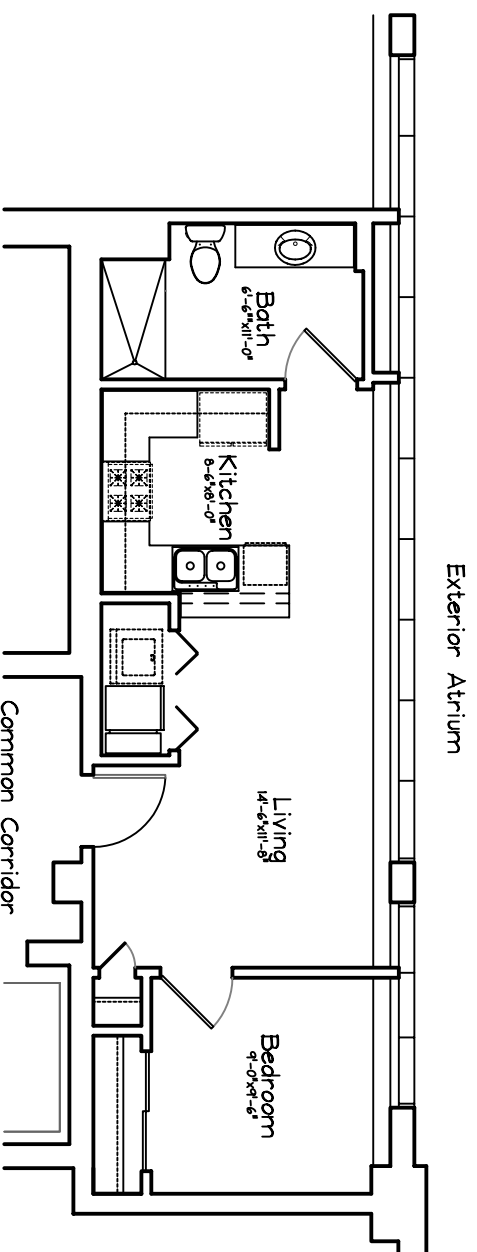

# PLANKINTON LOFT APARTMENTS - 4th FLOOR

Unit #468 - 530 sq ft  
One Bedroom, 1 Bath

Scale : 1/8" = 1'-0"

Square Footage taken from center of corridor/party walls  
to exterior of furred walls.