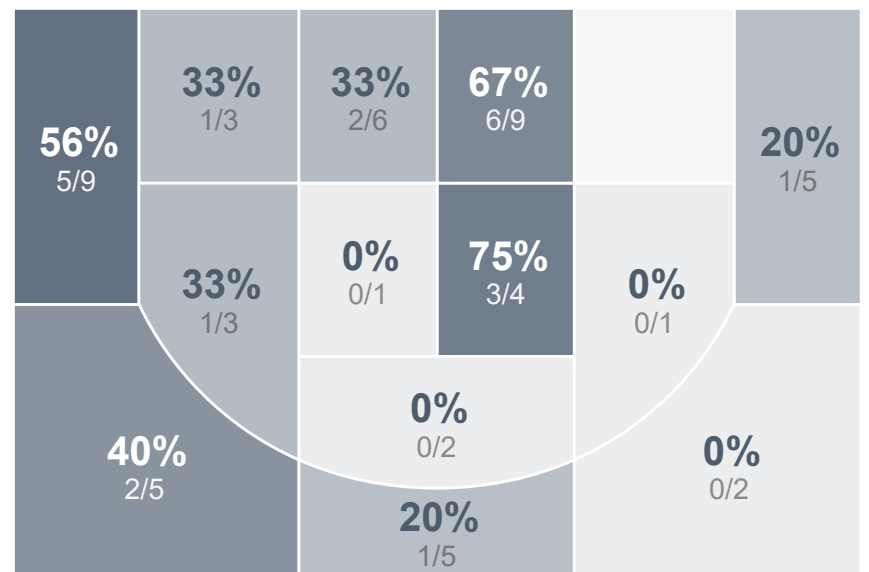

Bismarck Legacy High School