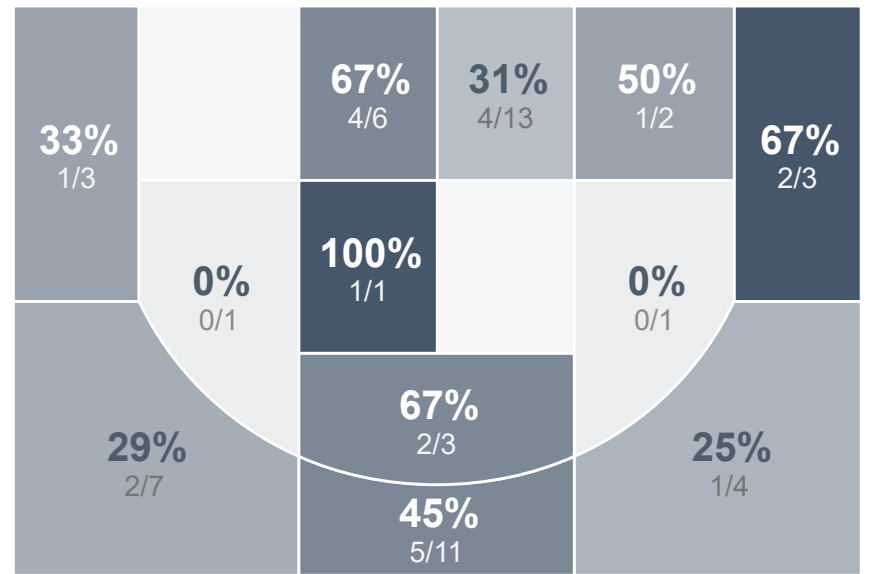

Girls Varsity Basketball