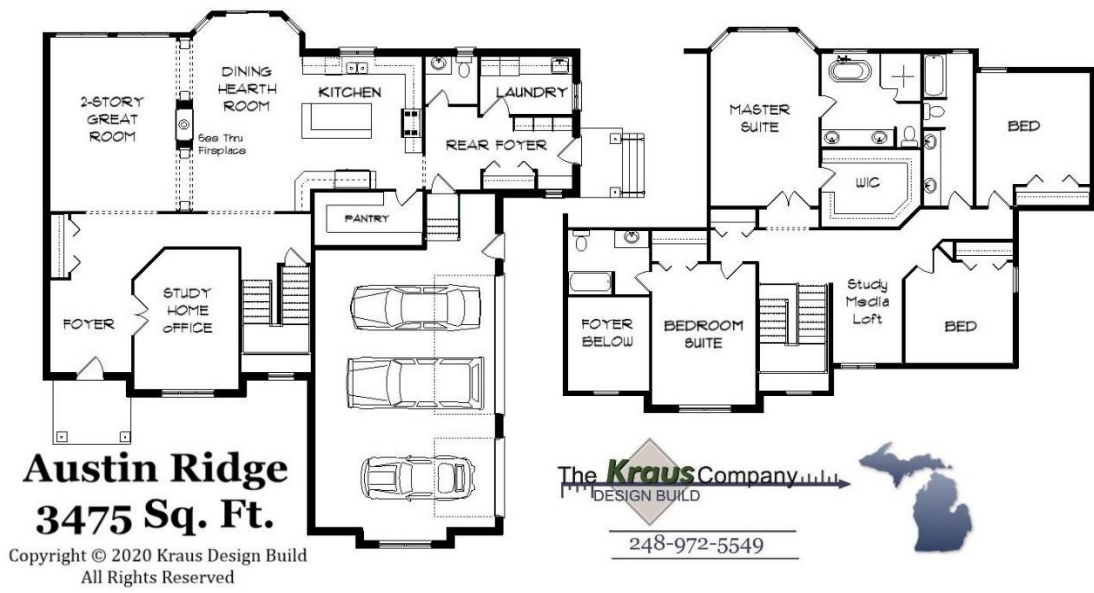

Your Land Your Style Your Home Your Way
Design + Build = Your Best Value

Austin Ridge II
3475 Sq. Ft.

Copyright © 2020 Kraus Design Build
All Rights Reserved

The **Kraus** Company
DESIGN BUILD

248-972-5549

Setting the New Standard

Your Land Your Style Your Home Your Way
Design + Build = Your Best Value

Austin Ridge
3475 Sq. Ft.
Copyright © 2020 Kraus Design Build
All Rights Reserved

The **Kraus** Company, LLC
DESIGN BUILD
248-972-5549