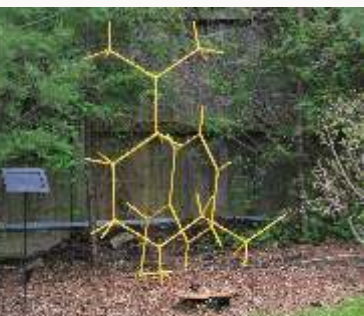

5
Mo, the Moose Calf
 Recycled Scrap Metal
 Frank Ripley
 askfrankdesigns@gmail.com
 \$5325

6
Rosa
"H3C0HH2CHCH300H"
 Steel
 Nandy Heule
 nandy@rogers.com
 \$5000

7
Love Life
 Steel
 Wolfgang Bleckert
 bleckert@xplornet.com
 \$950