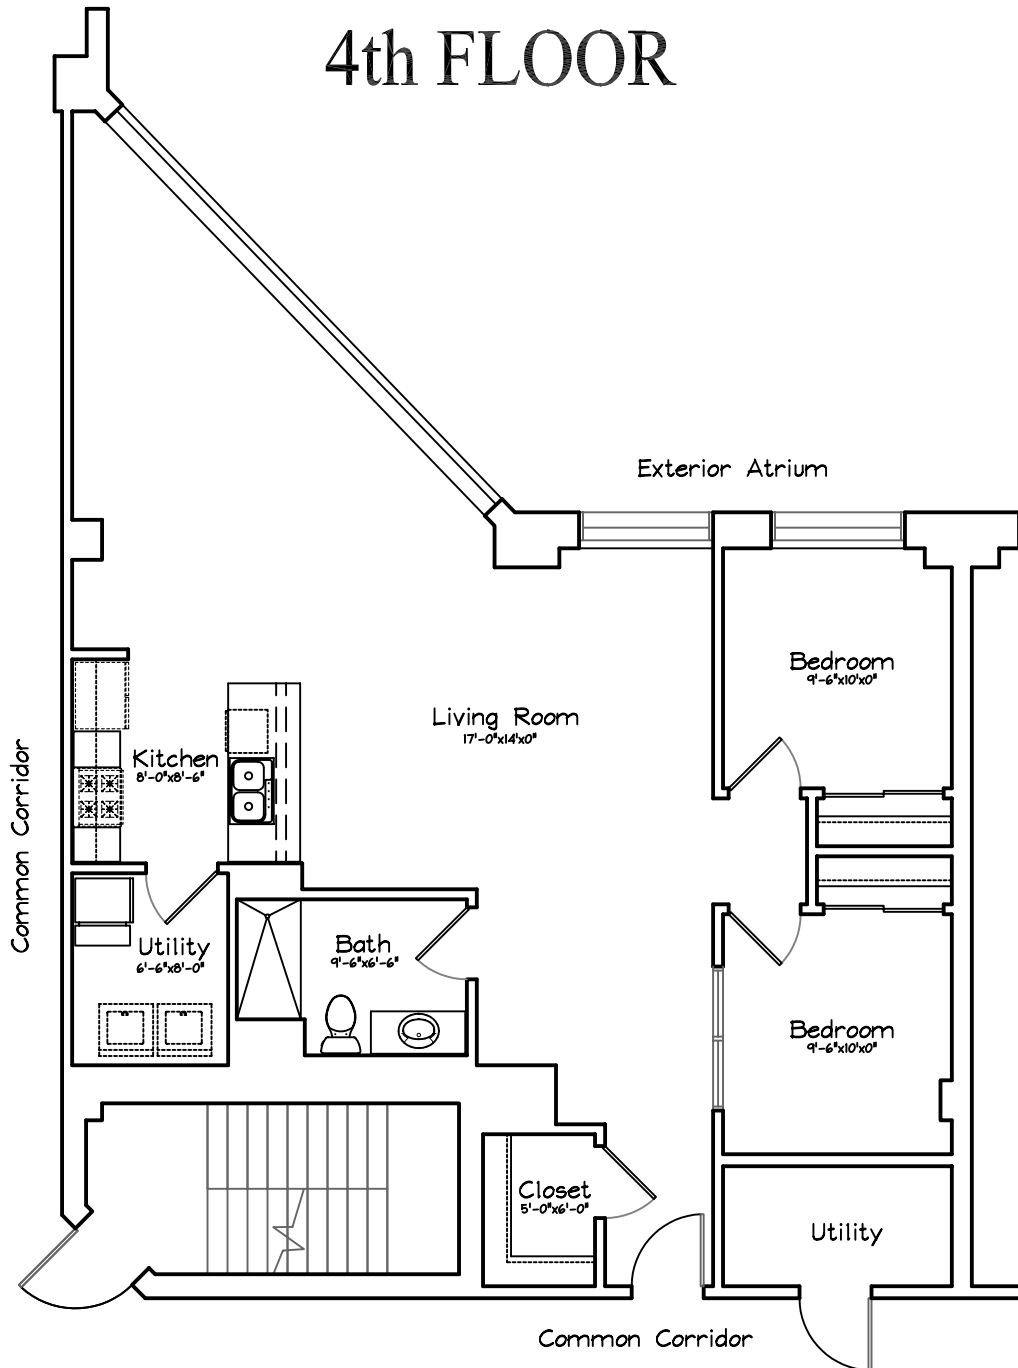

PLANKINTON LOFT APARTMENTS

4th FLOOR

Unit #410 - 1145 sq ft
Two Bedroom, 1 Bath
Scale : 1/8" = 1'-0"

Square Footage taken from center of corridor/party walls
to exterior of furred walls.