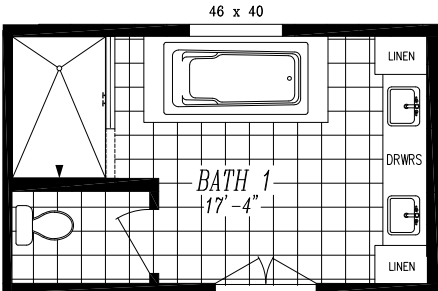

9604-S MAJESTIC

30'-0" x 70'-0"

APPROX. 1944 SQ. FT.

OPT. 48x72 SHWR.