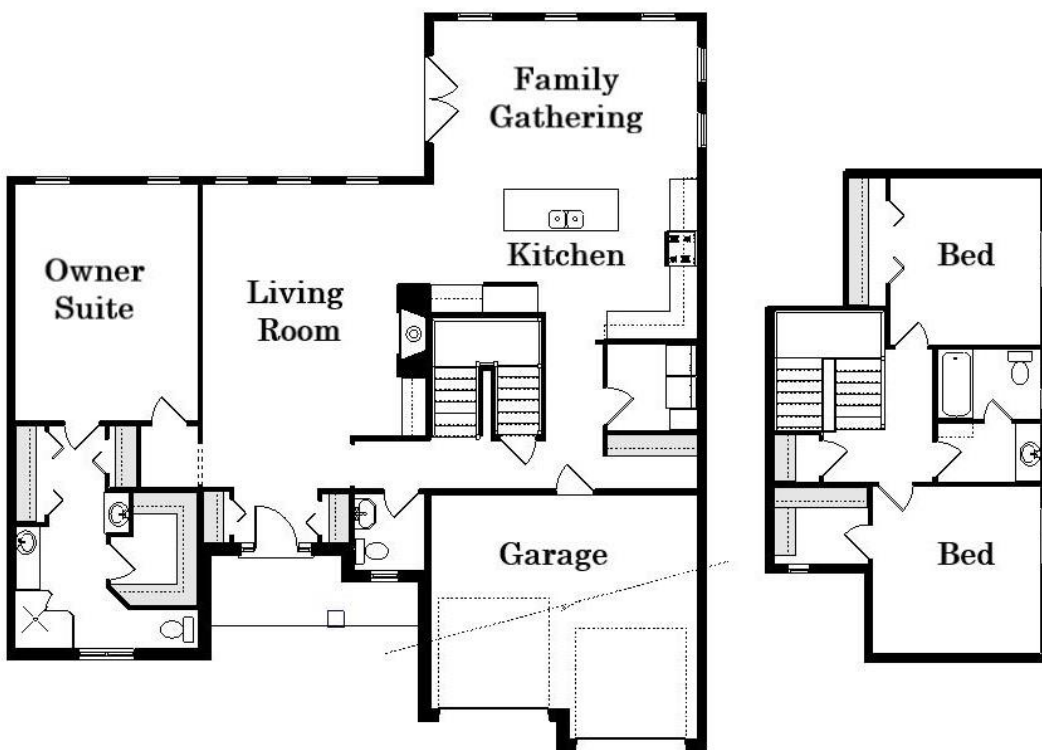

Your Land Your Style Your Home Your Way
Design + Build = Your Best Value

Lakeland Cape
2170 Sq.Ft.

Copyright © 2018 Kraus Design
All Rights Reserved

KRAUS
DESIGN + BUILD
248-972-5549

Customizable Plan
to Meet Your Needs