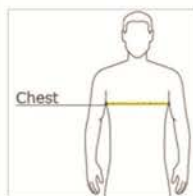

7.8 oz. 100% Cotton Pull Over Hoodie

\$35

YOUTH SIZES: X-Small, Small, Medium, Large, X-Large
ADULT SIZES: Small, Medium, Large, X-Large XX-Large

7.8 oz. 100% Cotton Zipper Hoodie

\$45

YOUTH SIZES: X-Small, Small, Medium, Large, X-Large
ADULT SIZES: Small, Medium, Large, X-Large XX-Large

HOW TO MEASURE

CHEST WIDTH
Measure under the arm and around the fullest part of the chest with arms down, keeping tape horizontal.

YOUTH SIZES

SIZE CHART

	XS	S	M	L	XL
Size	4/6	6/8	10/12	14/16	18/20
Chest	22-24	25-27	28-30	30-32	32-34

HOW TO MEASURE

CHEST WIDTH
Measure under the arm and around the fullest part of the chest with arms down, keeping tape horizontal.

ADULT SIZES

SIZE CHART

	S	M	L	XL	2XL	3XL	4XL	5XL	6XL
Chest	35-37	38-40	41-43	44-46	47-49	50-53	54-57	58-60	61-63