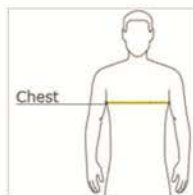

7.8 oz. 100% Cotton Pull Over Hoodie

\$35

YOUTH SIZES: X-Small, Small, Medium, Large, X-Large
ADULT SIZES: Small, Medium, Large, X-Large XX-Large

7.8 oz. 100% Cotton Zipper Hoodie

\$45

YOUTH SIZES: X-Small, Small, Medium, Large, X-Large
ADULT SIZES: Small, Medium, Large, X-Large XX-Large

HOW TO MEASURE

CHEST WIDTH
Measure under the arm and around the fullest part of the chest with arms down, keeping tape horizontal.

YOUTH SIZES

SIZE CHART

	XS	S	M	L	XL
Size	4/6	6/8	10/12	14/16	18/20
Chest	22-24	25-27	28-30	30-32	32-34

HOW TO MEASURE

CHEST WIDTH
Measure under the arm and around the fullest part of the chest with arms down, keeping tape horizontal.

ADULT SIZES

SIZE CHART

	S	M	L	XL	2XL	3XL	4XL	5XL	6XL
Chest	35-37	38-40	41-43	44-46	47-49	50-53	54-57	58-60	61-63