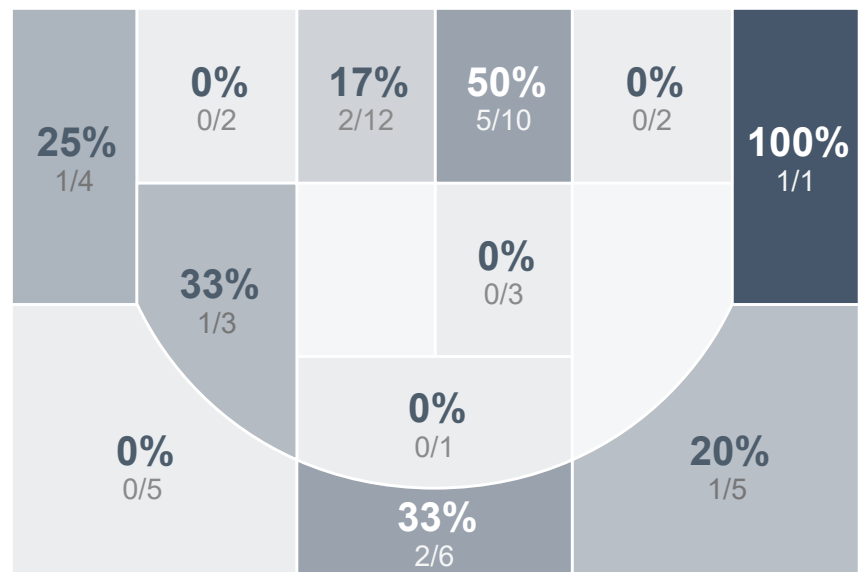

Mandan High School