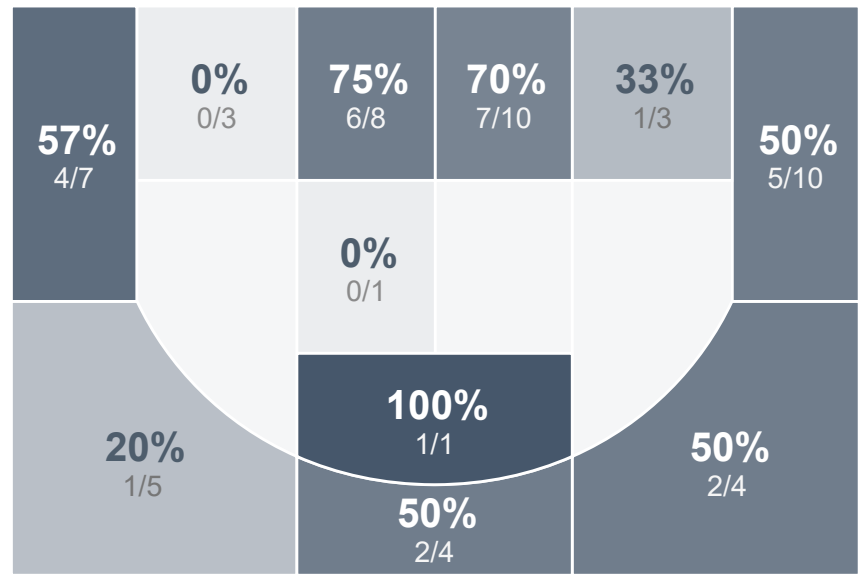

Century Patriots Girls Basketball