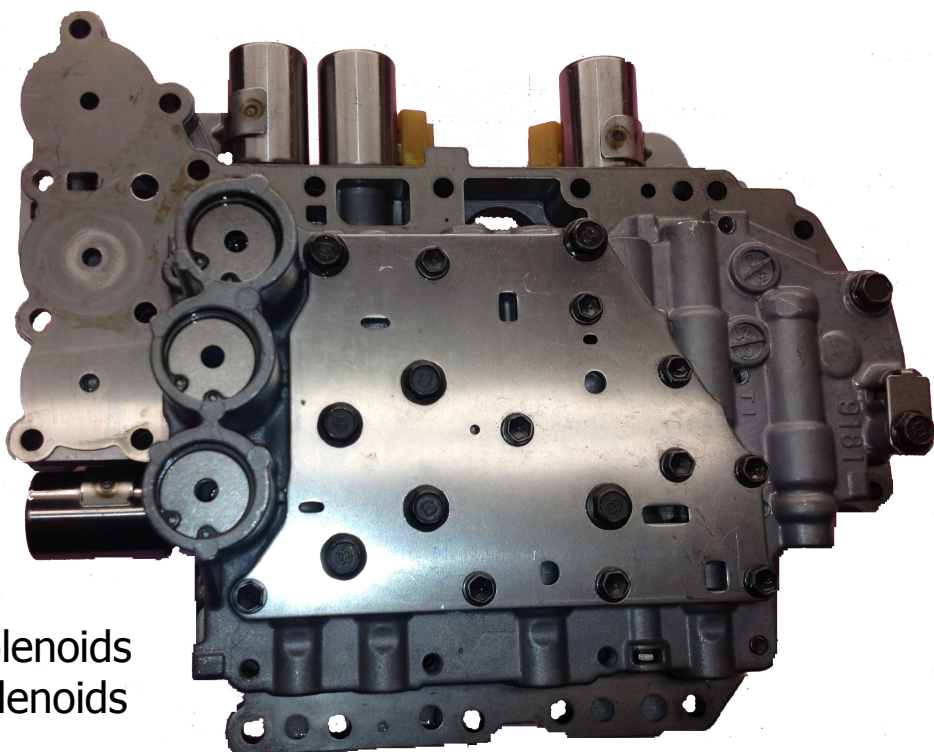

Remanufactured Valve Bodies

Central Valve Bodies

Built, Tested and In-Stock — 100% guaranteed

NEW PRODUCT

U150E/F
U250E

CVB# TO-8625 – Large solenoids
CVB# TO-8626 – Small solenoids

15551 SHWY 66
Claremore, OK 74017
(918) 341-0266