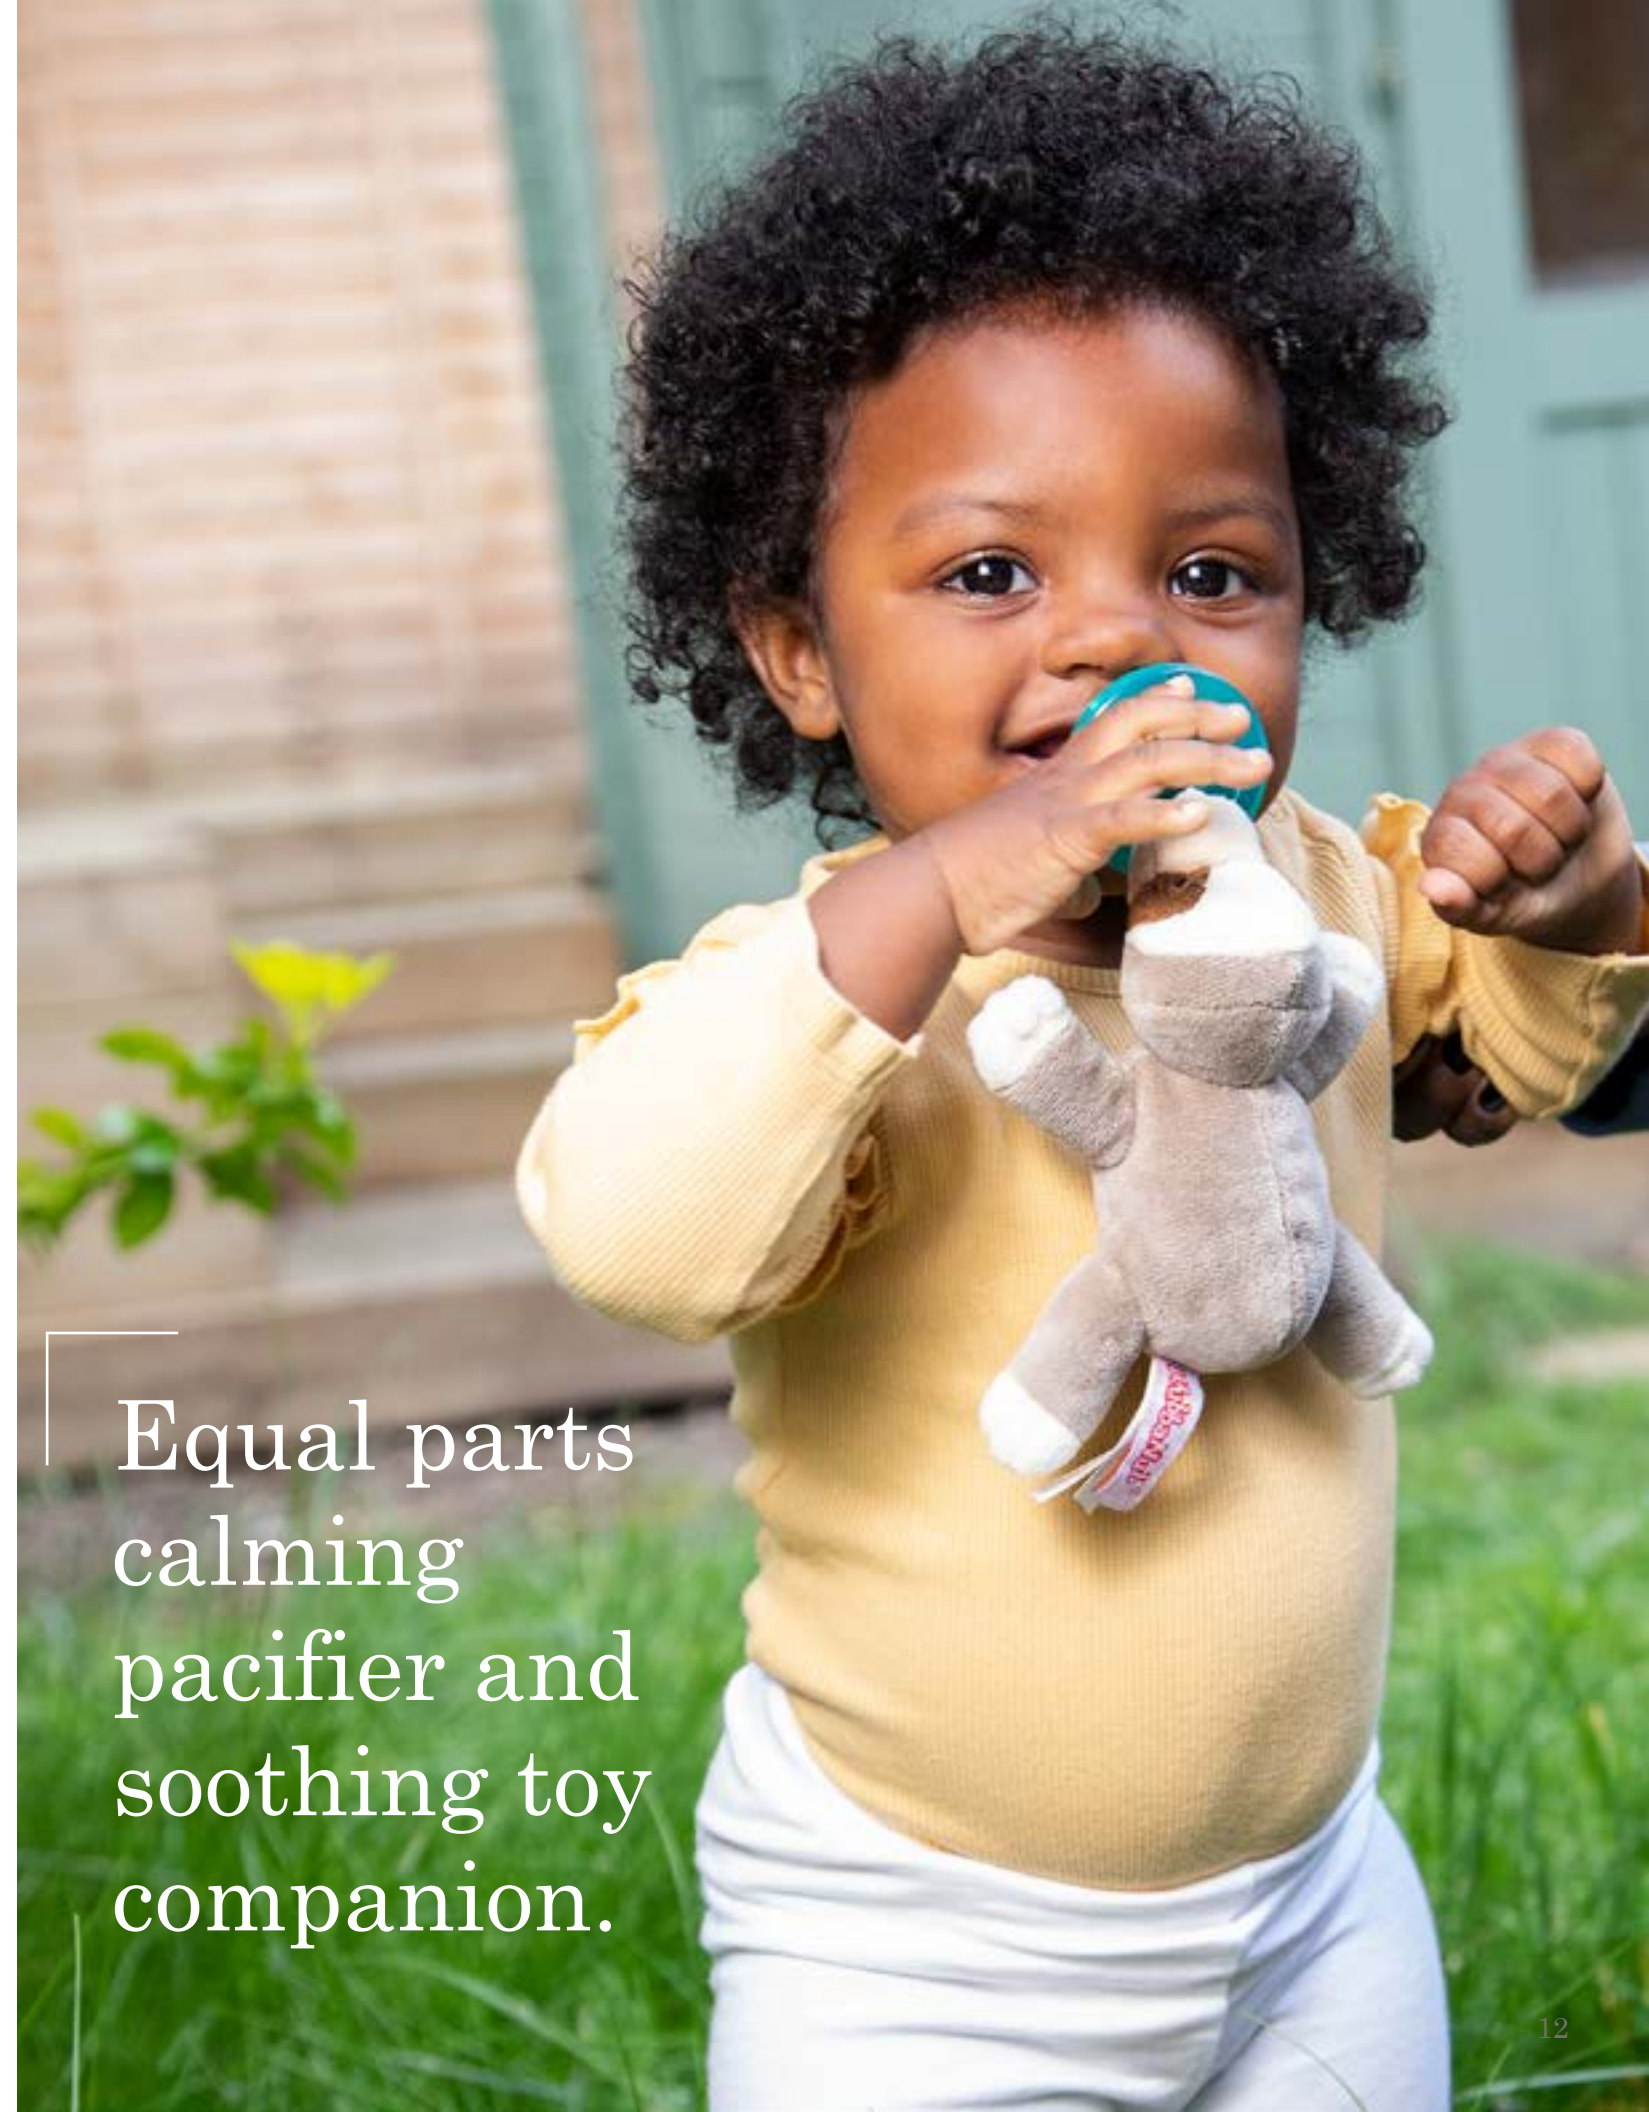

Equal parts
calming
pacifier and
soothing toy
companion.

WubbaNub ● Jimmy Fallon

COLLECTION

WubbaNub, in collaboration with NBC's *The Tonight Show* host, Jimmy Fallon, debuts a special edition collection inspired by characters from his New York Times' bestsellers, *Everything is MAMA* and *Your Baby's First Word Will be DADA* (Macmillan).